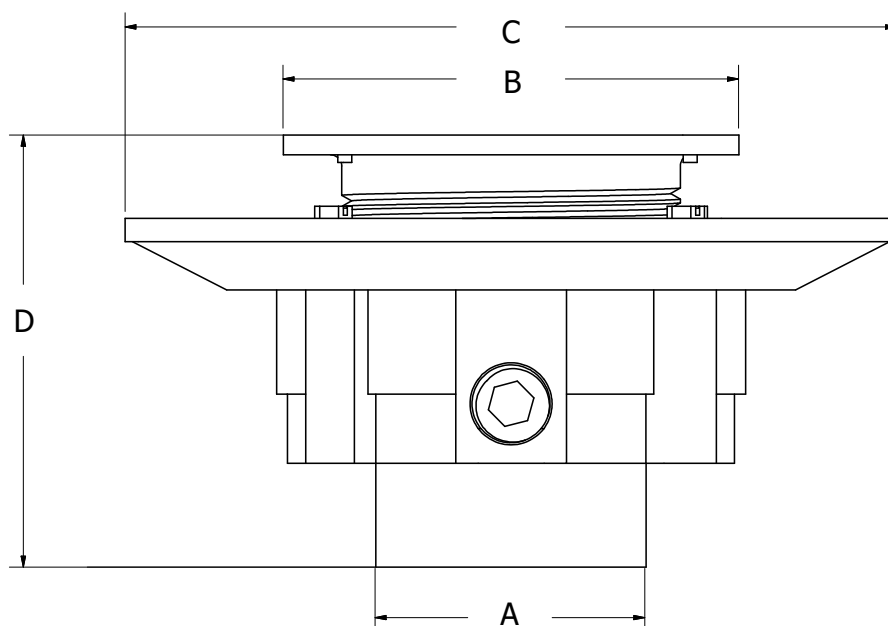

3" X 4" HEAVY DUTY PVC SHOWER DRAIN WITH 3-1/2" METAL SPUD AND 5" ROUND STRAINER

- Fits over 3" or inside 4" Schedule 40 DWV pipe
- Comes with round screw-in strainer
- Durable gray PVC spud to camouflage dirt and soap scum
- Reversible clamping ring for additional 1" height adjustment
- 8-1/2" pan primer tapped with 1/2" plug
- Extra weep holes
- Replacement strainers are available in PB, NB, and CP

Part No.	Strainer Finish	A	B	C	D
D49155	Polished Brass	4.23" OD, 3.55" ID	5.19"	8.56"	4.12" - 5.31"
D49157	Nickel Bronze	4.23" OD, 3.55" ID	5.19"	8.56"	4.12" - 5.31"
D49159	Chrome Plated	4.23" OD, 3.55" ID	5.19"	8.56"	4.12" - 5.31"