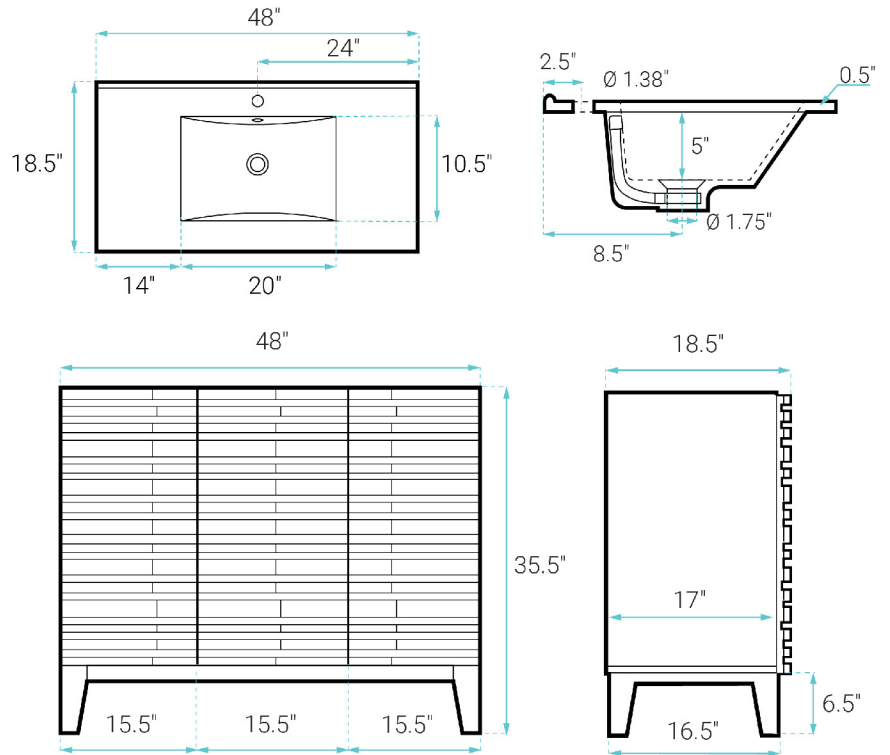

Cascade

Swiss Madison®
well made forever

Freestanding Vanity SM-BV557WNMB

FEATURES:

- Sleek, freestanding design
- Glazed ceramic, single sink
- Standard 1.75" drain hole
- Standard 1.38" faucet hole
- Chrome-finish overflow
- Wooden legs

INSTALLATION:

Freestanding, assembly required

COLORS & FINISHES:

- Natural Oak: SM-BV557
- Black: SM-BV557B
- Brown Oak: SM-BV557WN

SPECIFICATIONS:

N.W: 134 lb.

W: 48" x D: 18.5" x H: 36.5"

Inner Sink: D: 10.5" x W: 20" x H: 5"

INCLUDED PARTS:

- Cabinet: SM-BV557WN-C
- Sink: SM-VT348MB

REQUIRED PARTS:

- Sink Drain*
- Drain Trap*
- Faucet*
- Water Supply Lines

*Sold Separately by Swiss Madison