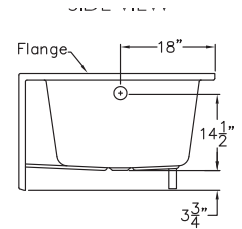

G6036 MNR-S
60" x 37.25" x 21.25"

FEATURES

FINISH	PRODUCT	PIECES	WALL
AcrylX™	Tub-Only	One	Smooth

OPTIONS

WHIRLPOOL	STANDARD COLOR	ACCESSORIES
Yes	White, Bone, Biscuit	None

TECHNICAL INFORMATION

WT	LOAD FACTOR	HANDED BY	CODES
115	0.71	Drain	ANSI 124.1, UPC

AVAILABILITY ■

Due to the nature of the materials, dimensions may vary +/- 1/2".