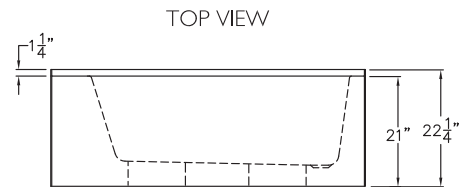

G6036 MNR-S
60" x 37.25" x 21.25"

FEATURES

FINISH	PRODUCT	PIECES	WALL
AcrylX™	Tub-Only	One	Smooth

OPTIONS

WHIRLPOOL	STANDARD COLOR	ACCESSORIES
Yes	White, Bone, Biscuit	None

TECHNICAL INFORMATION

WT	LOAD FACTOR	HANDED BY	CODES
115	0.71	Drain	ANSI 124.1, UPC

AVAILABILITY ■

Due to the nature of the materials, dimensions may vary +/- 1/2".