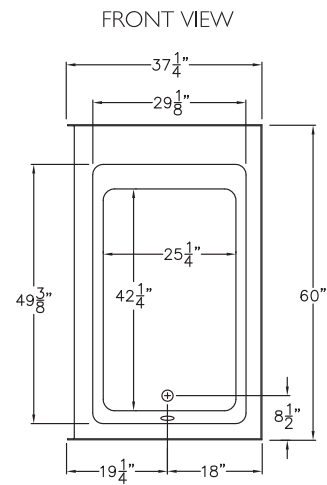

G6036 MNR-S
60" x 37.25" x 21.25"

FEATURES

FINISH	PRODUCT	PIECES	WALL
AcrylX™	Tub-Only	One	Smooth

OPTIONS

WHIRLPOOL	STANDARD COLOR	ACCESSORIES
Yes	White, Bone, Biscuit	None

TECHNICAL INFORMATION

WT	LOAD FACTOR	HANDED BY	CODES
115	0.71	Drain	ANSI 124.1, UPC

AVAILABILITY ■

Due to the nature of the materials, dimensions may vary +/- 1/2".