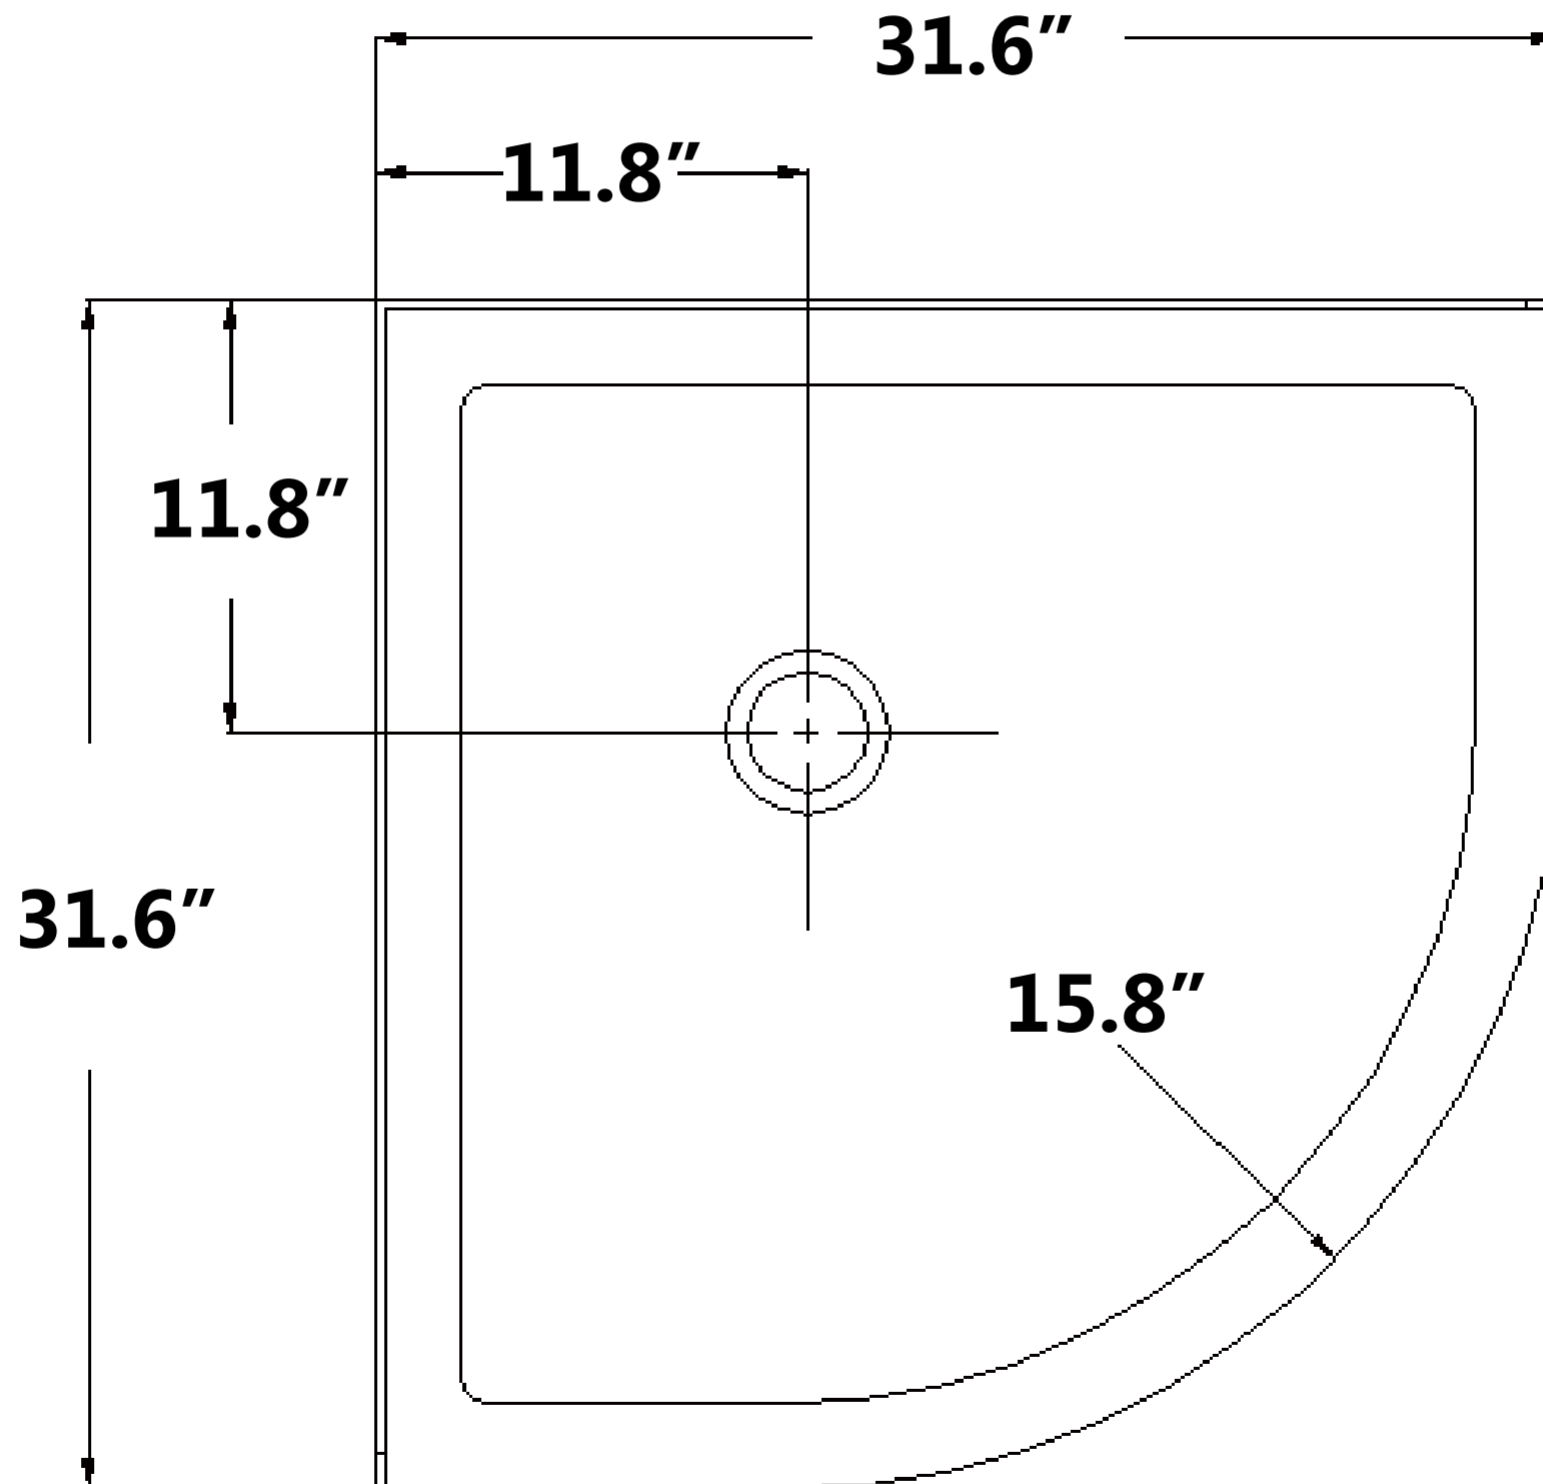

SB-AZ20RO

SHOWER BASE

HAVE QUESTIONS? CALL 305-614-4070 OR VISIT ANZZI.COM