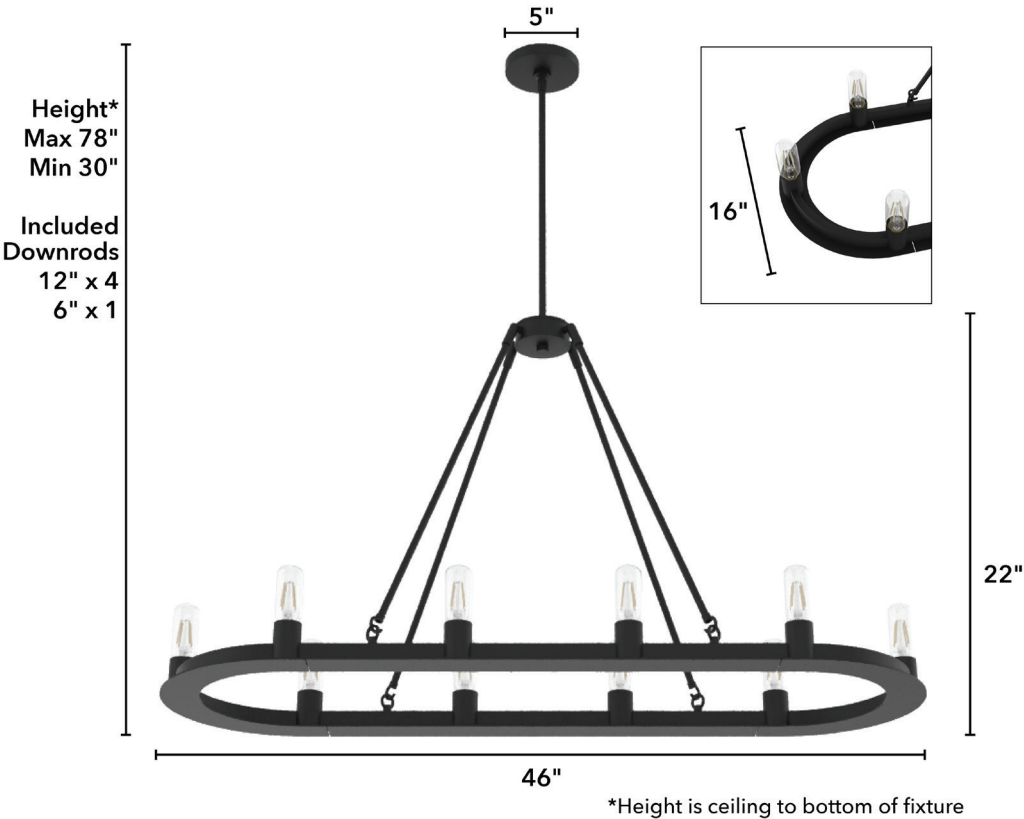

NOTES:

Saddlewood 10 Light Chandelier

Available Finishes:

Housing Finish	Glass Finish	Item#
Natural Iron	None	19027

Product Specifications:

- Location Usage: Rated for indoor spaces only
- Fixture Height: 22"
- Fixture Width: 16"
- Overall Max Height: 78"
- Overall Min Height: 30"
- Downrods/Chain length Included: 6" & 12"
- Wire Length: 120"
- Number of bulbs (not included): 10
- Max Wattage per bulb: Maximum wattage 60 per light bulb or equivalent LED bulb
- Pictured Bulbs: T12 Tubular