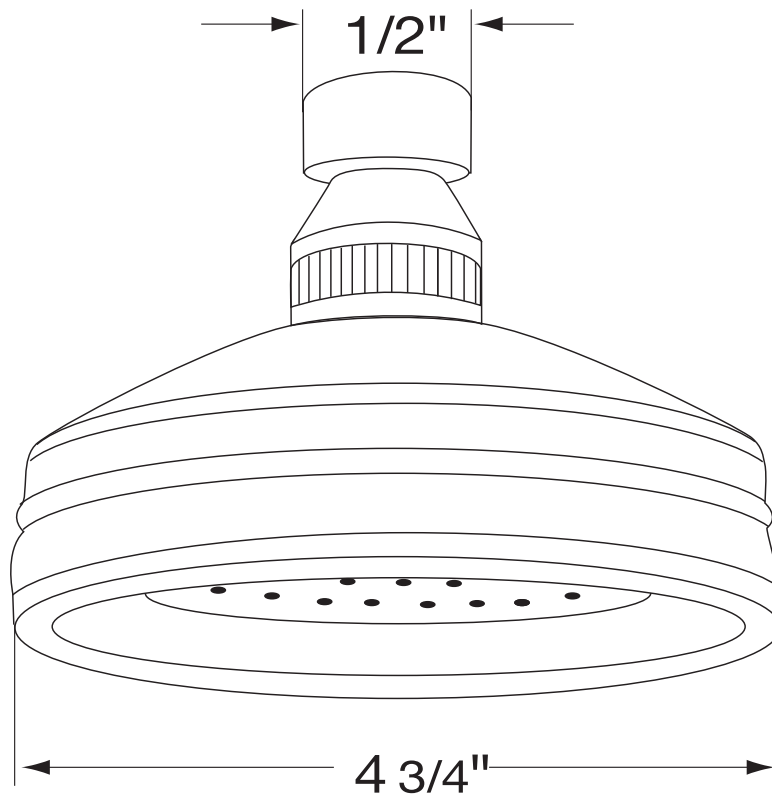

WARRANTY

- 2 Years on manufacturer defects*
- No Warranty on Tuscan Brass Finish (TCB)

Consult your local ROHL showroom for additional information and specifications. For complete warranty details and a list of showrooms, go to www.rohlhome.com.