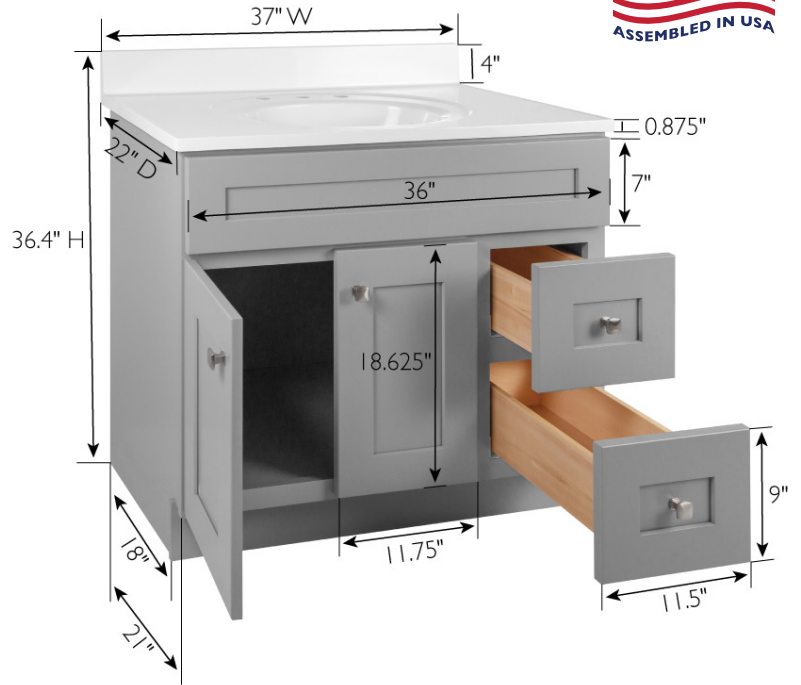

Brookings 2-Door, 2-Drawer Vanity with Cultured Marble 4 in. Widespread Solid White Top, Assembled, 37x22, Gray Base

## SPECIFICATIONS

**MATERIAL CONSTRUCTION:** Wood/Cultured Marble  
**ASSEMBLY REQUIRED:** No  
**ASSEMBLED DIMENSIONS:** 36.4" H x 37" L x 22" D  
**ASSEMBLED WEIGHT:** 136.61 lbs.  
**TOOLS NEEDED FOR INSTALLATION:** 100% Silicone

**CONSTRUCTION TYPE:** Face Frame  
**HINGE STYLE:** Concealed  
**DOOR STYLE:** 2 MDF Shaker Doors  
**DRAWER STYLE:** 2 Solid Wood/MDF Drawers  
**GLIDE STYLE:** Soft Close  
**FAKE DWR STYLE:** N/A  
**DRAWER #1 DIMENSIONS:** 8.31" L x 18" D x 5.12" H  
**DRAWER #2 DIMENSIONS:** 8.31" L x 18" D x 5.12" H  
**DRAWER CONSTRUCTION:** Dove Tail

**FAUCET TYPE:** Lav Widespread  
**NUMBER OF MOUNTING HOLES:** 3  
**BOWL MATERIAL:** Cultured Marble  
**BACK SPLASH INCLUDED:** Yes  
**COLOR:** Solid White  
**NUMBER OF BOWLS:** 1  
**BOWL DIMENSIONS:** 5.63" H x 11.63" W x 16.85" D  
**BOWL SHAPE:** Oval  
**SINK THICKNESS:** 1"  
**MOUNTING TYPE:** Widespread  
**OVERFLOW HOLE:** Yes