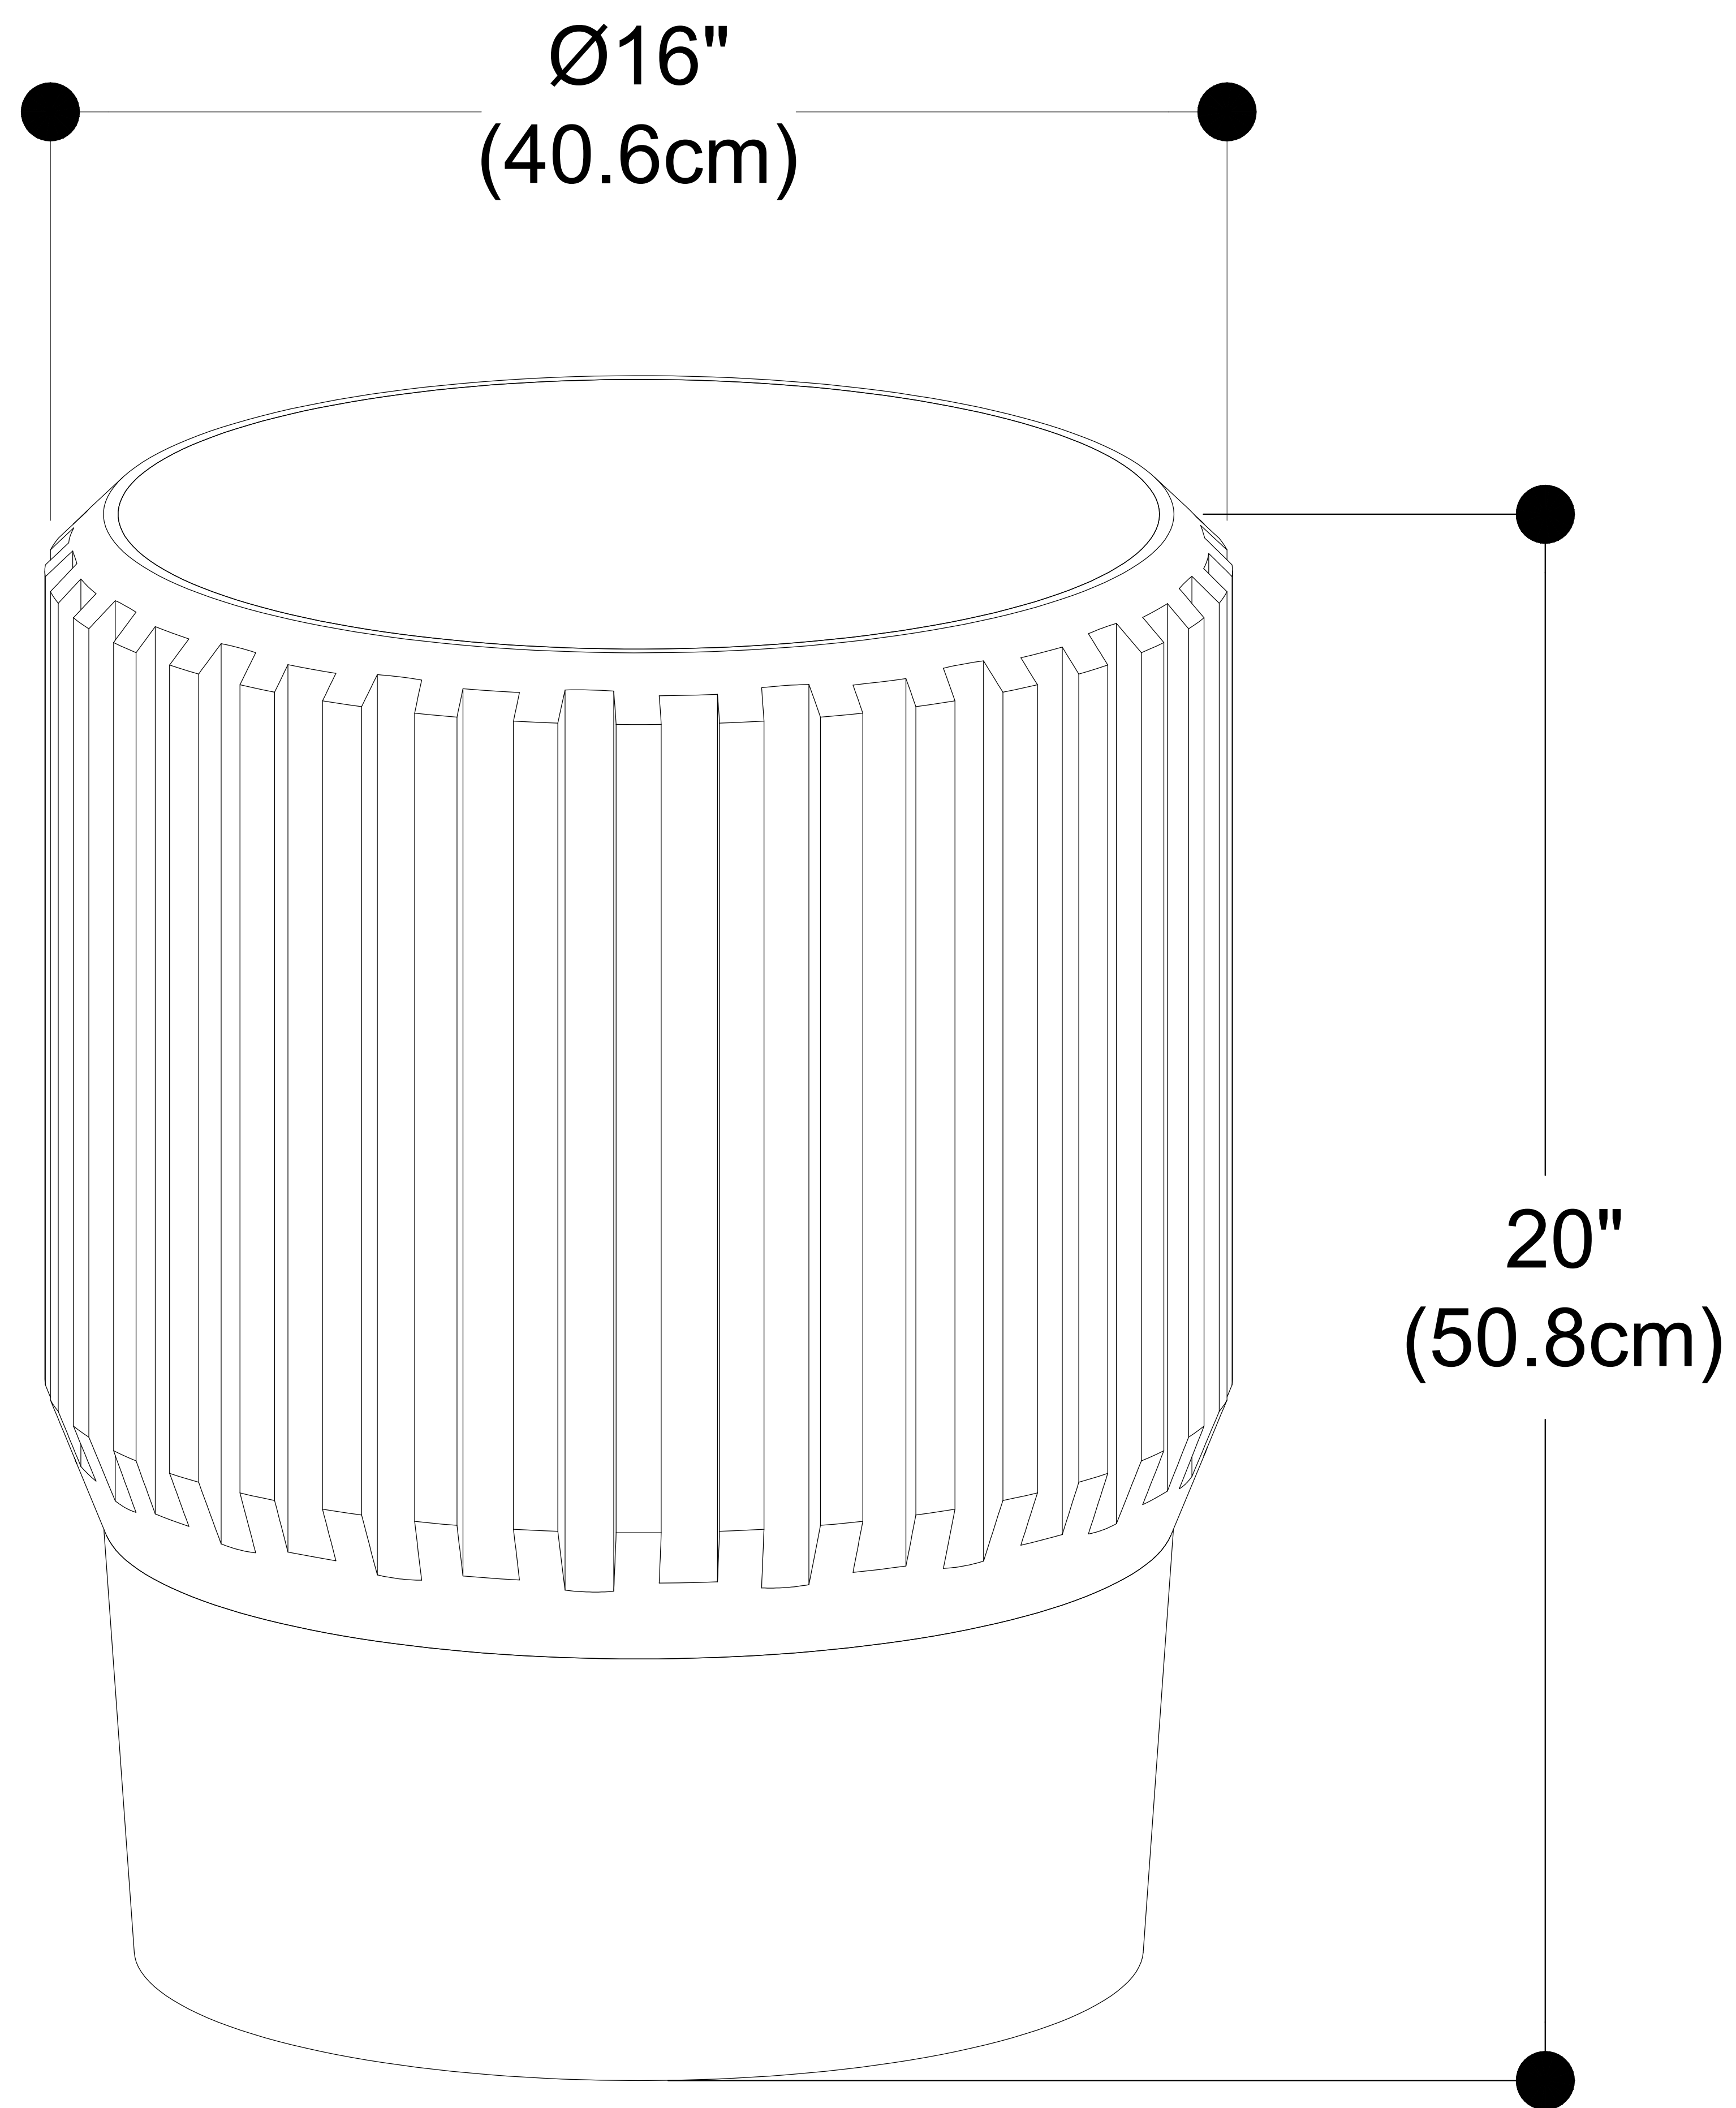

Lyall Side Table

Net Weight: 21.51 lbs / 9.76 Kgs