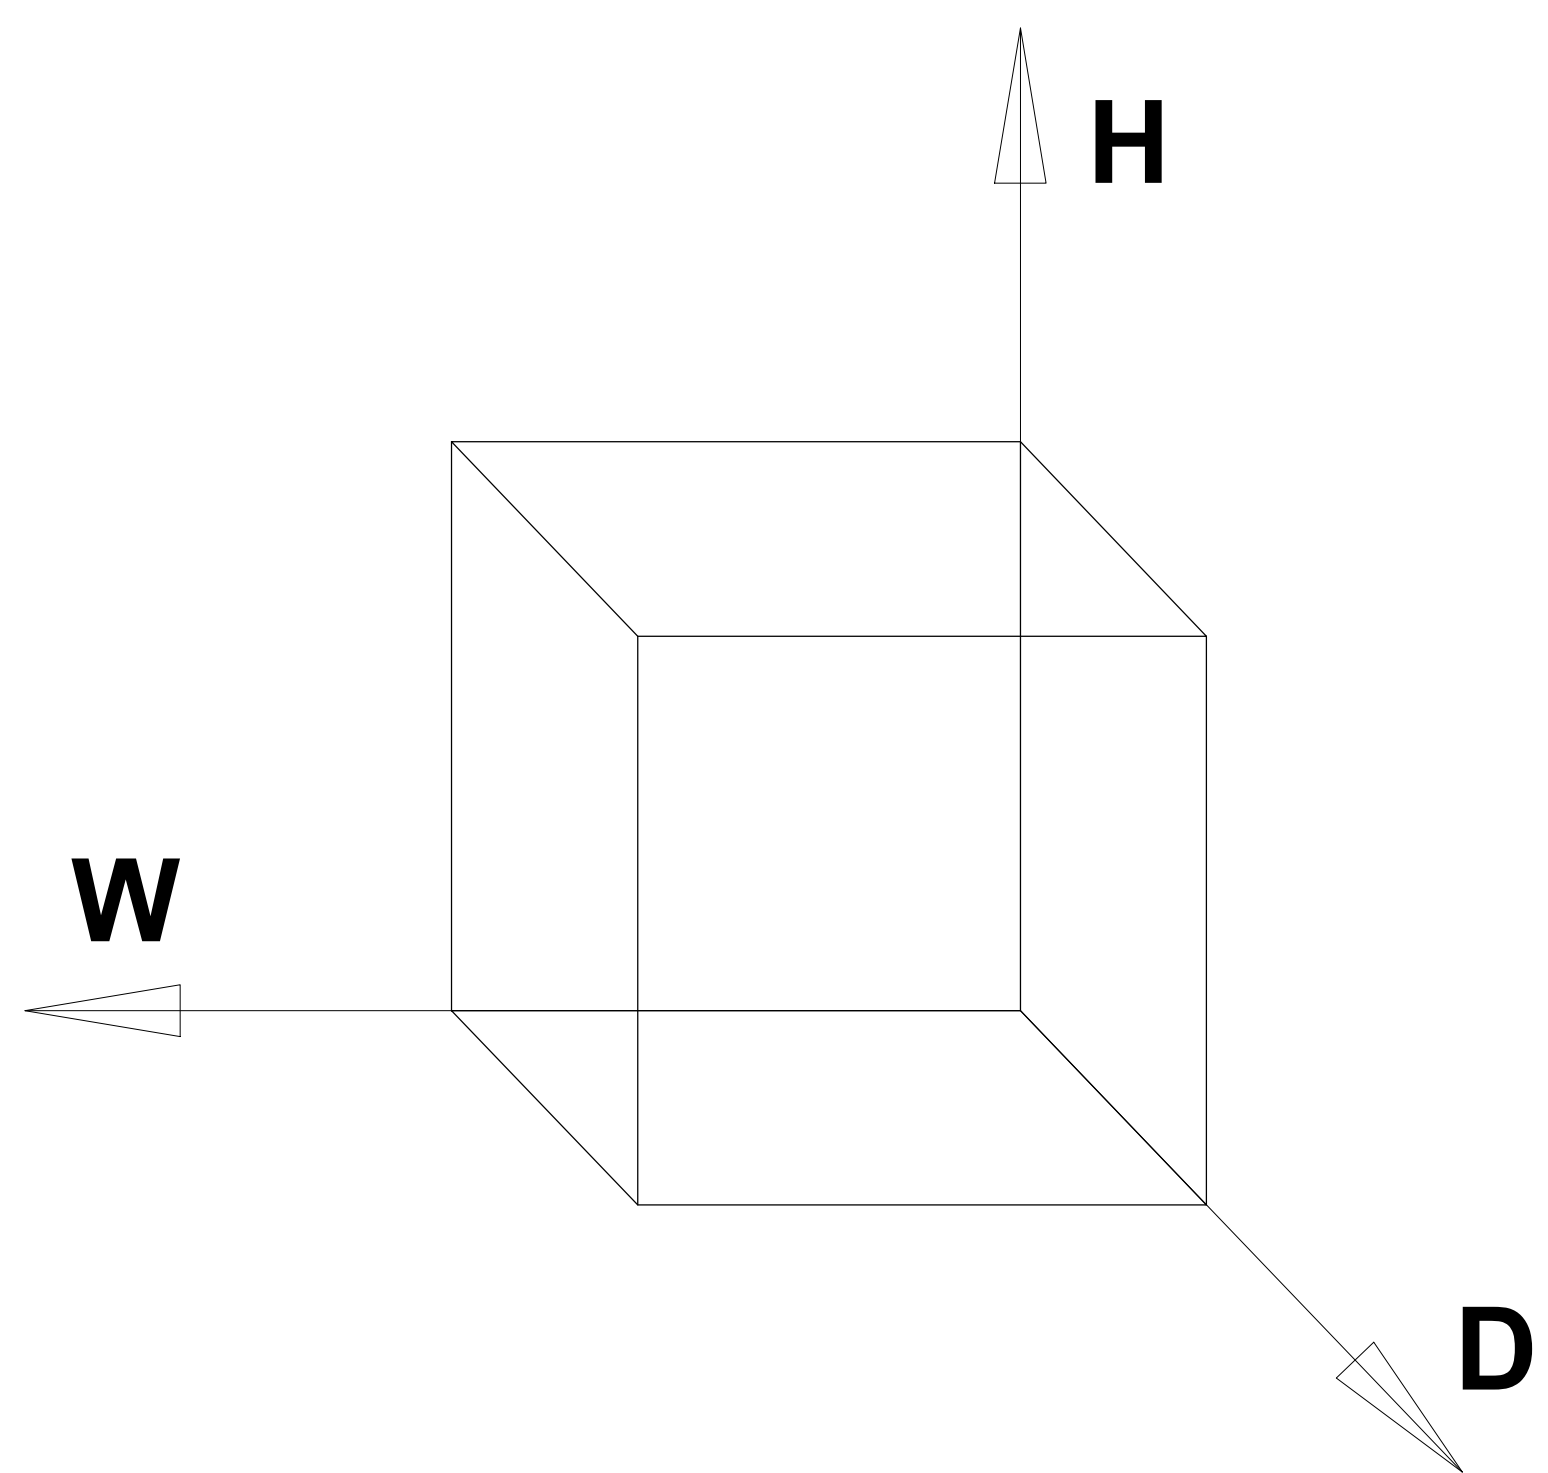

Lyall Side Table

Net Weight: 21.51 lbs / 9.76 Kgs