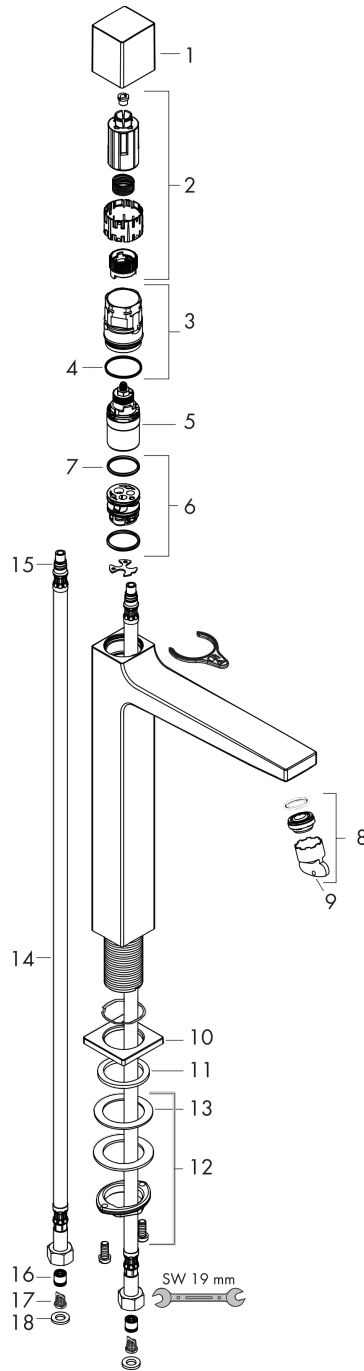

**Metropol**  
**Single-Hole Faucet 110 Select, 1.2 GPM**  
 Finishes : **chrome** Part no. : **32571001**

### Product image

### Scale drawing

**Metropol**  
**Single-Hole Faucet 110 Select, 1.2 GPM**  
 Finishes : **chrome** Part no. : **32571001**

Exploded drawing

Year of production: >01/18

**Metropol**  
**Single-Hole Faucet 110 Select, 1.2 GPM**  
 Finishes : **chrome** Part no. : **32571001**

### Spare parts list

Year of production: >01/18

Pos.	Description	Part no.	Price	PU
1	handle	93070000	-	1
2	adapter for handle	92526000	-	1
3	nut	92528000	-	1
4	O-ring 27x1,5	92527000	-	1
5	cartridge, assy	92529000	-	1
6	adapter for cartridge	98866000	-	1
7	O-ring 23x2	98398000	-	1
8	aerator M24x1 (4,5 l/min)	93202000	-	1
9	service tool	95661000	-	1
10	escutcheon	93048000	-	1
11	flat seal	98749000	-	1
12	fixing set (Ø 32)	13961000	-	1
13	lever collar	97548000	-	1
14	connection hose 600 mm M8x0,75 G3/8	92629000	-	1
15	O-ring 7x1,5	98422000	-	1
16	non return valve DW 10	96456000	-	1
17	filter	92532000	-	1
18	sealing set	92533000	-	1
a	adapter for connection hose	88802000	-	1