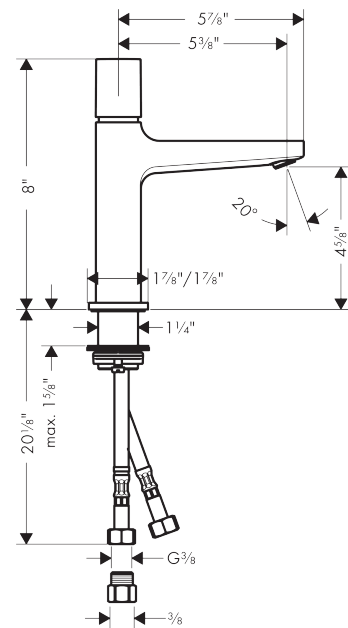

### Scale drawing

**Metropol**  
**Single-Hole Faucet 110 Select, 1.2 GPM**  
 Finishes : **chrome** Part no. : **32571001**

Exploded drawing

Year of production: >01/18

**Metropol**  
**Single-Hole Faucet 110 Select, 1.2 GPM**  
 Finishes : **chrome** Part no. : **32571001**

### Spare parts list

Year of production: >01/18

Pos.	Description	Part no.	Price	PU
1	handle	93070000	-	1
2	adapter for handle	92526000	-	1
3	nut	92528000	-	1
4	O-ring 27x1,5	92527000	-	1
5	cartridge, assy	92529000	-	1
6	adapter for cartridge	98866000	-	1
7	O-ring 23x2	98398000	-	1
8	aerator M24x1 (4,5 l/min)	93202000	-	1
9	service tool	95661000	-	1
10	escutcheon	93048000	-	1
11	flat seal	98749000	-	1
12	fixing set (Ø 32)	13961000	-	1
13	lever collar	97548000	-	1
14	connection hose 600 mm M8x0,75 G3/8	92629000	-	1
15	O-ring 7x1,5	98422000	-	1
16	non return valve DW 10	96456000	-	1
17	filter	92532000	-	1
18	sealing set	92533000	-	1
a	adapter for connection hose	88802000	-	1