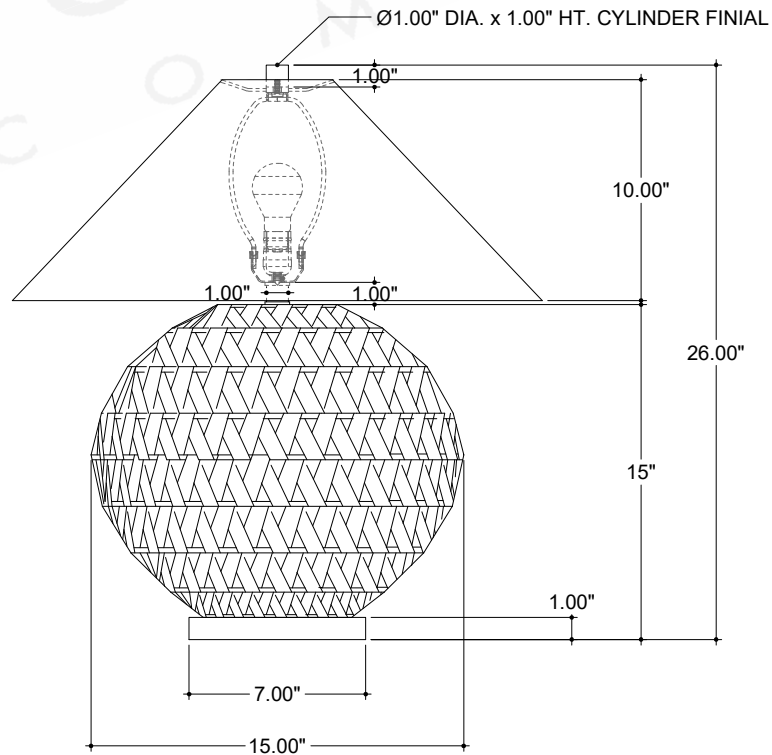

ITEM: 6000-1005

Overall Dimensions

Height: 26"

Diameter: 24"

TOP VIEW

FRONT VIEW