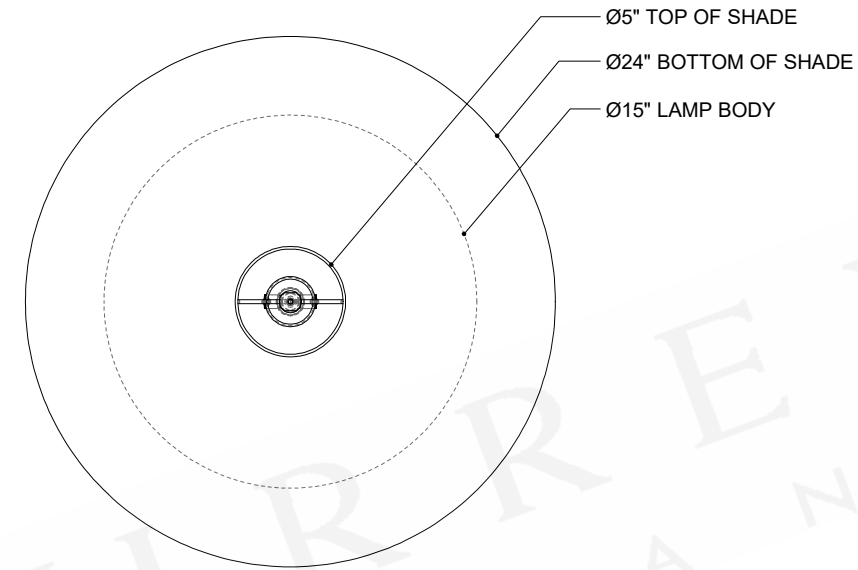

ITEM: 6000-1005

Overall Dimensions

Height: 26"

Diameter: 24"

TOP VIEW

FRONT VIEW