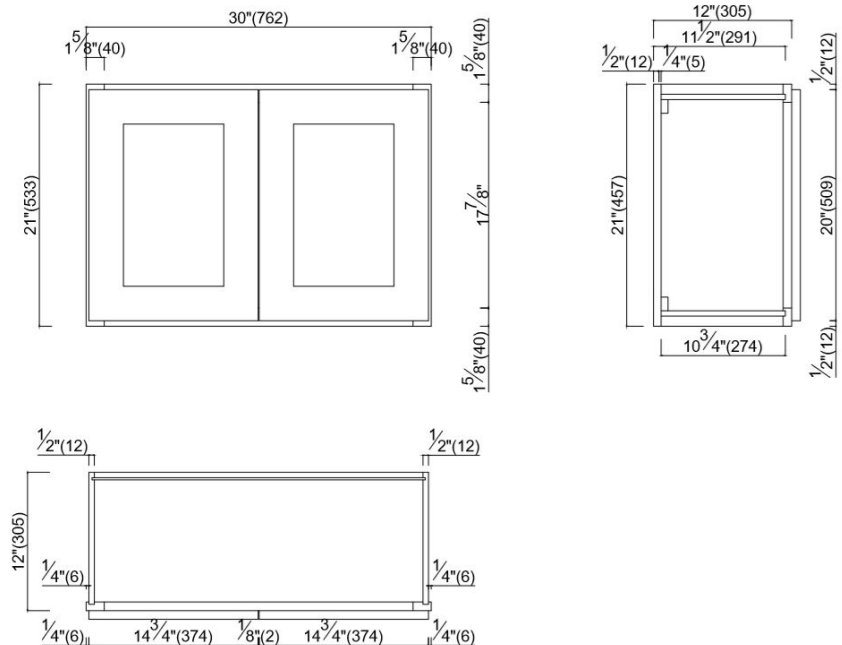

### Brookings Fully Assembled Shaker Bridge Wall Kitchen Cabinet 30x21x12 White

## SPECIFICATIONS

<b>MATERIAL CONSTRUCTION:</b>	Wood	<b>NUMBER OF SHELVES:</b>	0
<b>WOOD SPECIES:</b>	Maple	<b>SHELF STYLE:</b>	N/A
<b>ASSEMBLED DIMENSIONS:</b>	21" H x 30" L x 12" D	<b>ADJUSTIBLE SHELVES:</b>	N/A
<b>ASSEMBLED WEIGHT:</b>	23.04 lbs.	<b>SHELF ADJUSTIBILITY INCREMENTS:</b>	N/A
<b>KITCHEN CABINET TYPE:</b>	Bridge Wall	<b>SHELF DIMENSIONS:</b>	N/A" W x N/A" D
<b>MOUNTING TYPE:</b>	Wall Mount	<b>SHELF THICKNESS:</b>	N/A
<b>CONSTRUCTION TYPE:</b>	Face Frame	<b>SHELF MATERIAL:</b>	N/A
<b>HINGE STYLE:</b>	Soft Close	<b>FACE FRAME MATERIAL:</b>	HDF
<b>DOOR STYLE:</b>	2 Solid wood frame shaker	<b>SIDES MATERIAL:</b>	Plywood
<b>NUMBER OF DRAWERS:</b>	0	<b>BOTTOM MATERIAL:</b>	Plywood
<b>DRAWER DIMENSIONS 1:</b>	N/A	<b>BACK PANEL MATERIAL:</b>	Plywood
<b>DRAWER DIMENSIONS 2:</b>	N/A	<b>BACK BRACE MATERIAL:</b>	Wood
<b>DRAWER DIMENSIONS 3:</b>	N/A	<b>TOE KICK INSET WIDTH:</b>	N/A
<b>DWR BOX MATERIAL:</b>	N/A		
<b>DWR CONSTRUCTION:</b>	N/A		
<b>DWR GLIDE:</b>			
<b>FAKE DWR QTY:</b>	0		
<b>FAKE DWR LOCATION:</b>	N/A		