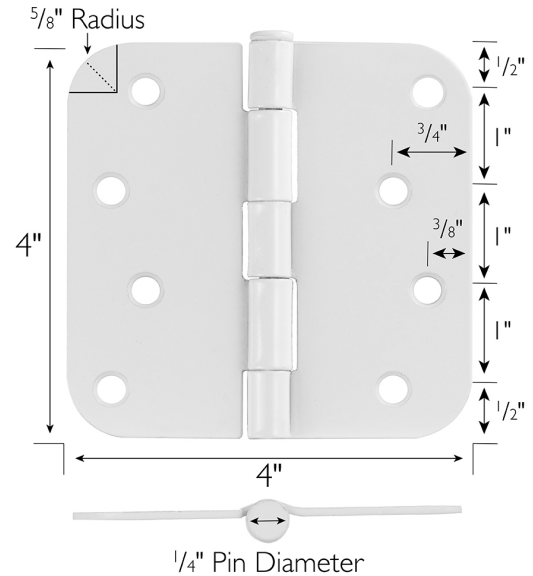

8-Hole 4" x 4", 5/8" Radius Door Hinge 6-Pack  
Painted White

SPECIFICATIONS

MATERIAL CONSTRUCTION:	Steel
MOUNTING HARDWARE INCLUDED:	#9 x 3/4" screws x 8
TOOLS NEEDED FOR INSTALLATION:	Screwdriver
ASSEMBLED DIMENSIONS:	4" H x 4" L x 0.13" W
ASSEMBLED WEIGHT:	3.24 lbs
CORNER RADIUS:	5/8"
HINGE TYPE:	Butt Hinge