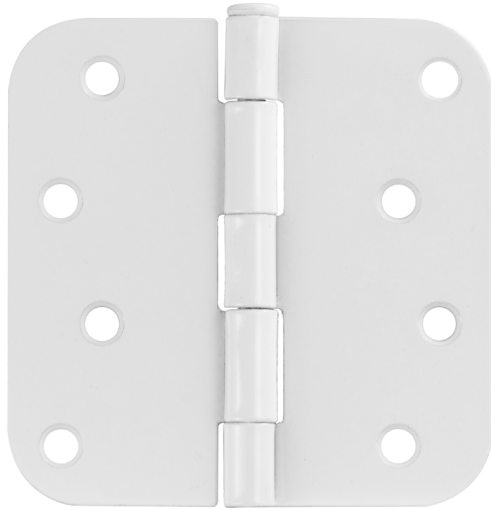

8-Hole 4" x 4", 5/8" Radius Door Hinge 6-Pack  
Painted White

SPECIFICATIONS

MATERIAL CONSTRUCTION:	Steel
MOUNTING HARDWARE INCLUDED:	#9 x 3/4" screws x 8
TOOLS NEEDED FOR INSTALLATION:	Screwdriver
ASSEMBLED DIMENSIONS:	4" H x 4" L x 0.13" W
ASSEMBLED WEIGHT:	3.24 lbs
CORNER RADIUS:	5/8"
HINGE TYPE:	Butt Hinge