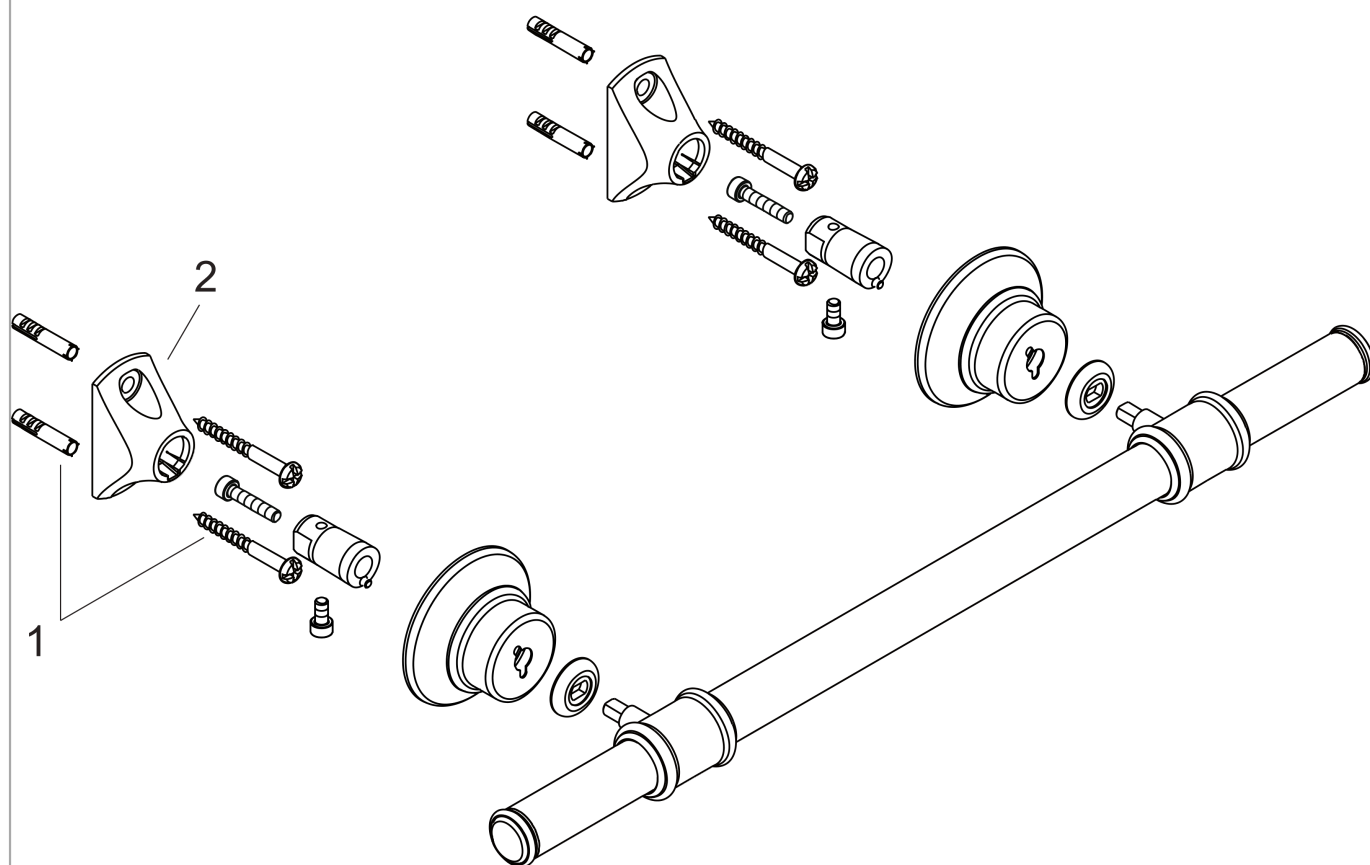

## AXOR Montreux Towel Bar 12"

Finishes : polished nickel Part no. : 42030830

### Product image

### Scale drawing

**AXOR Montreux  
Towel Bar 12"**

Finishes : **polished nickel**    Part no. : **42030830**

**Exploded drawing**

Year of production: **05/06 - 12/12**

**AXOR Montreux  
Towel Bar 12"**

Finishes : **polished nickel**    Part no. : **42030830**

## Spare parts list

Year of production: **05/06 - 12/12**

Pos.	Description	Part no.	PC	PU
1	mounting set	40915000	0	1
2	support element	96341000	0	1
3	hexagon socket screw M4x10	97661000	0	1