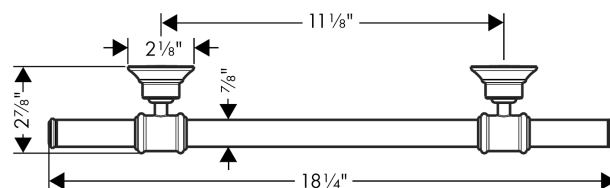

## AXOR Montreux Towel Bar 12"

Finishes : polished nickel Part no. : 42030830

### Description

### Scale drawing

**AXOR Montreux  
Towel Bar 12"**

Finishes : **polished nickel**    Part no. : **42030830**

**Exploded drawing**

Year of production: **05/06 - 12/12**

**AXOR Montreux  
Towel Bar 12"**

Finishes : **polished nickel**    Part no. : **42030830**