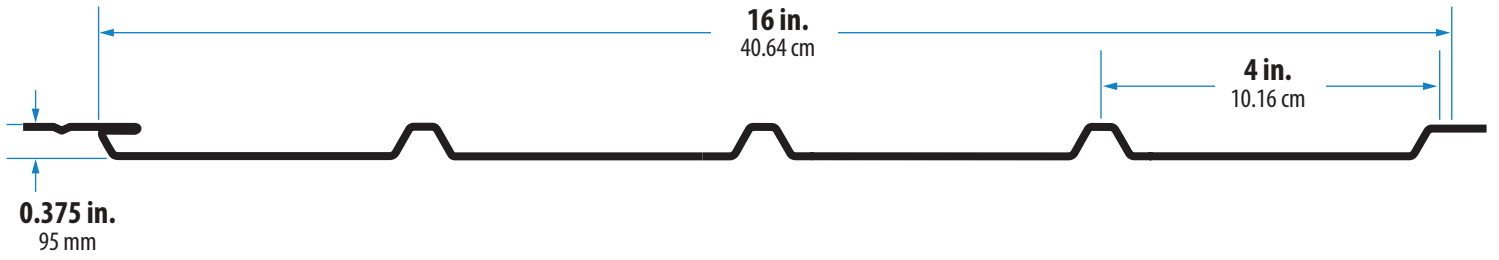

GIBRALTAR

SPECIFICATIONS

ALUMINUM SOFFIT

#A4SS16-RBR

0.019 Aluminum • Baked On Polyester Finish • 12 ft. Lengths

Royal Brown