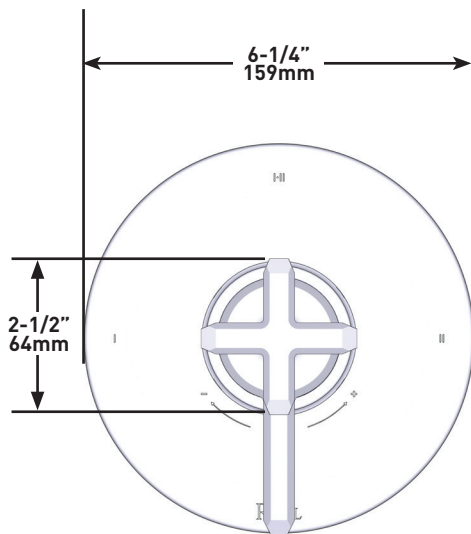

Pour la garantie ou des informations supplémentaires, contactez:

U.S.A.
houseofrohl.com/support
1-800-777-9762

QUÉBEC / MARITIMES / OUEST CANADIEN
houseofrohl.ca/support
1-866-473-8442

ONTARIO
houseofrohl.ca/support
1-800-287-5354

Riobel

PERRIN & ROWE
LONDON

victoria ⊕ albert®

ROHL