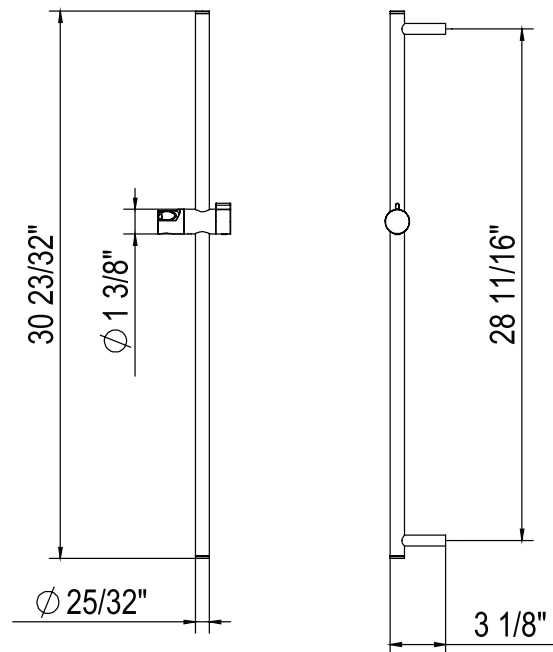

SPECIFICATIONS

DESCRIPTION

- Complements Tenerife™ collection and other transitional designs
- Length cannot be cut down
- Slide bar only
- Brass construction

WARRANTY

- Most products or parts carry "Limited Warranties" against manufacturing defects. For US customers please visit houseofrohl.com/support and for Canadian customers please visit houseofrohl.ca/support for complete product and finish warranty.

31" Slide Bar

MODELS: 310127SB

For warranty or additional information, contact:

U.S.A.
houseofrohl.com/support
1-800-777-9762

QUEBEC / MARITIMES / WESTERN CANADA
houseofrohl.ca/support
1-866-473-8442

ONTARIO
houseofrohl.ca/support
1-800-287-5354

Riobel

PERRIN & ROWE
LONDON

victoria ⊕ albert®

ROHL