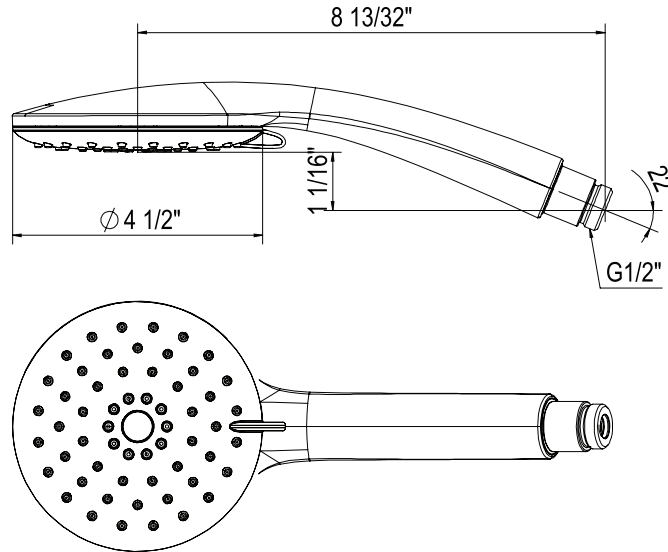

For warranty or additional information, contact:

US Customers

U.S.A.
houseofrohl.com/support
1-800-777-9762

Canadian Customers

QUEBEC / MARITIMES / WESTERN CANADA
QUÉBEC / MARITIMES / OUEST CANADIEN
QUEBEC / MARITIMOS / CANADA OCCIDENTAL
houseofrohl.ca/support
1-866-473-8442

ONTARIO
houseofrohl.ca/support
1-800-287-5354