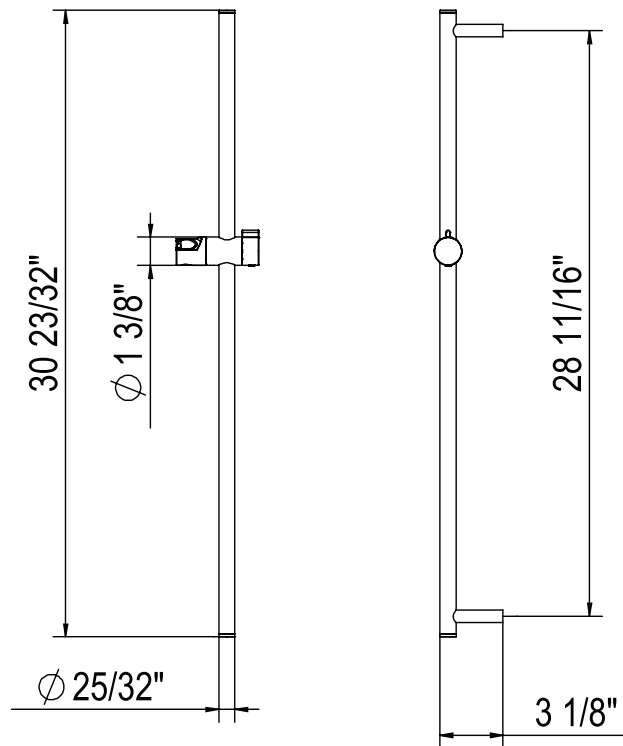

SPÉCIFICATIONS

DESCRIPTION

- Se coordonne avec la collection Tenerife^{MC} et d'autres styles transitionnels
- La longueur du produit ne peut être réduite
- Barre coulissante seulement
- Fabrication en laiton

GARANTIE

- La plupart des produits ou pièces comprend des «garanties limitées» contre les défauts de fabrication. Pour les clients des États-Unis: veuillez consulter houseofrohl.com/support; Pour les clients du Canada : veuillez consulter houseofrohl.ca/support pour connaître les conditions complètes de la garantie des produits et finis.

Barre coulissante de 31 po

MODÈLES : 310127SB

For warranty or additional information, contact:

US Customers

U.S.A.
houseofrohl.com/support
1-800-777-9762

QUEBEC / MARITIMES / WESTERN CANADA
QUÉBEC / MARITIMES / OUEST CANADIEN
QUEBEC / MARITIMOS / CANADA OCCIDENTAL
houseofrohl.ca/support
1-866-473-8442

Canadian Customers

ONTARIO
houseofrohl.ca/support
1-800-287-5354