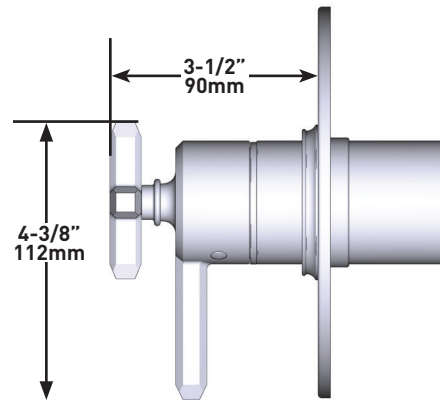

For warranty or additional information, contact:

U.S.A.
houseofrohl.com/support
1-800-777-9762

QUÉBEC / MARITIMES / OUEST CANADIEN
houseofrohl.ca/support
1-866-473-8442

ONTARIO
houseofrohl.ca/support
1-800-287-5354

Riobel

PERRIN & ROWE
LONDON

victoria ⊕ albert®

ROHL