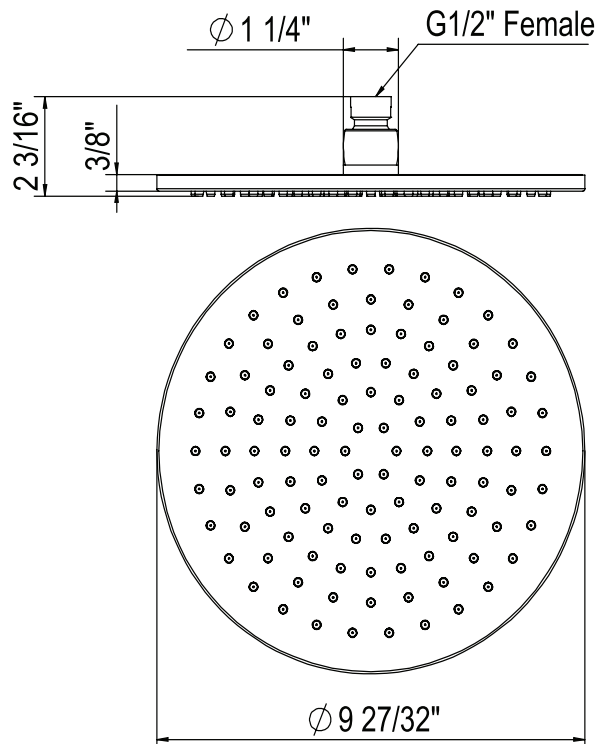

SPÉCIFICATIONS

DESCRIPTION

- Plaque de recouvrement de 9 27/32 po
- Fabrication en plastique ABS
- Buses en élastomère pour un nettoyage facile des dépôts calcaires
- Se coordonne avec : Designs modernes et transitionnels
- Entrée femelle de 1/2 po avec raccord pivotant

DÉBIT

- 6,8 L/min (1,8 gpm) à 60 psi (conforme aux normes de la CEC)

GARANTIE

- La plupart des produits ou pièces comprend des «garanties limitées» contre les défauts de fabrication. Pour les clients des États-Unis : veuillez consulter houseofrohl.com/support; Pour les clients du Canada : veuillez consulter houseofrohl.ca/support pour connaître les conditions complètes de la garantie des produits et finis.

Pomme de douche Jet de pluie de 10 po

MODÈLES : 100126RS1

Pour la garantie ou des informations supplémentaires, contactez:

U.S.A.
houseofrohl.com/support
1-800-777-9762

QUÉBEC / MARITIMES / OUEST CANADIEN
houseofrohl.ca/support
1-866-473-8442

ONTARIO
houseofrohl.ca/support
1-800-287-5354