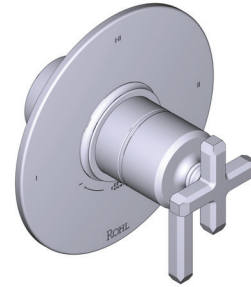

SPECIFICATIONS

DESCRIPTION

- Patented valve technology with both thermostatic and pressure balance functionality
- Temperature and volume control
- 3 functions, 2 functions sharing between functions
- Rough-in valve sold separately
- Order R23 therm & pressure balance rough-in valve to complete
- Cartridge ships with trim set 0925
- Not CEC compliant
- Extension kits available, 1 1/4" EXT23KIT114 and 3/4" EXT23KIT34

CARTOUCHE

- 0-925

CERTIFICATIONS

- ASME A112.18.1

GARANTIE

- Most products or parts carry "Limited Warranties" against manufacturing defects. For US customers please visit houseofrohl.com/support and for Canadian customers please visit houseofrohl.ca/support for complete product and finish warranty.

Apotheary™ 1/2" Therm & Pressure Balance Trim with 3 Functions (Shared) Apotheary™C

MODELS: TAP23W1