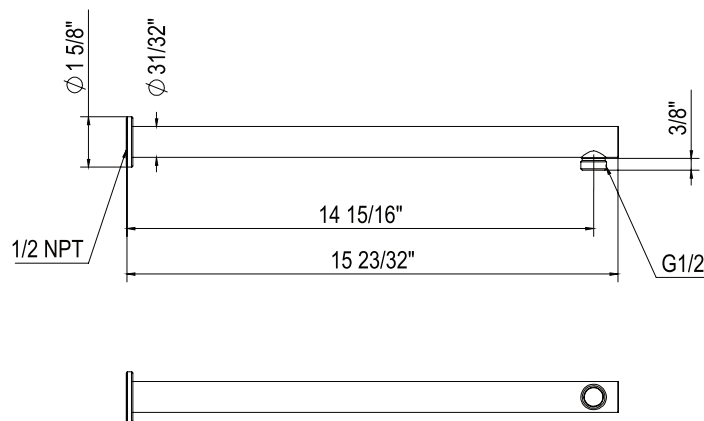

SPECIFICATIONS

DESCRIPTION

- Complements Tenerife™ collection and other transitional designs
- 1/2" female inlet, 1/2" male outlet
- Brass construction

WARRANTY

- Most products or parts carry "Limited Warranties" against manufacturing defects. For US customers please visit houseofrohl.com/support and for Canadian customers please visit houseofrohl.ca/support for complete product and finish warranty.

15" Reach Wall Mount Shower Arm

MODELS: 150127SA

For warranty or additional information, contact:

U.S.A.
houseofrohl.com/support
1-800-777-9762

QUEBEC / MARITIMES / WESTERN CANADA
houseofrohl.ca/support
1-866-473-8442

ONTARIO
houseofrohl.ca/support
1-800-287-5354

Riobel

PERRIN & ROWE
LONDON

victoria ⊕ albert®

ROHL