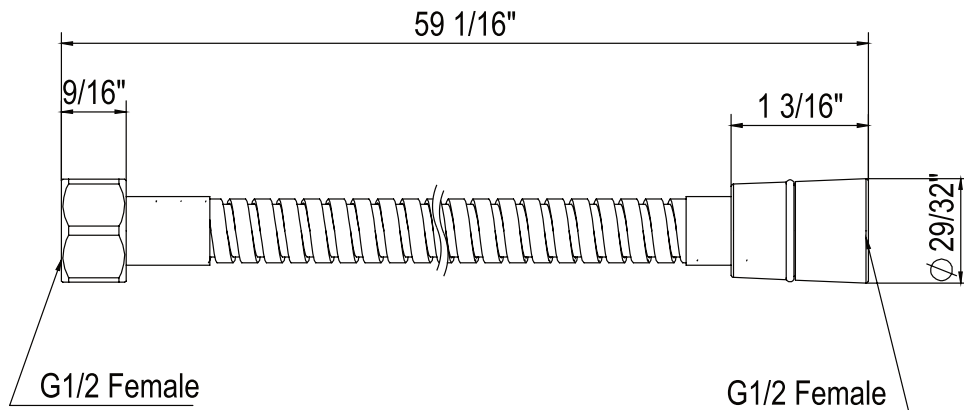

For warranty or additional information, contact:

U.S.A.
houseofrohl.com/support
1-800-777-9762

QUEBEC / MARITIMES / WESTERN CANADA
houseofrohl.ca/support
1-866-473-8442

ONTARIO
houseofrohl.ca/support
1-800-287-5354