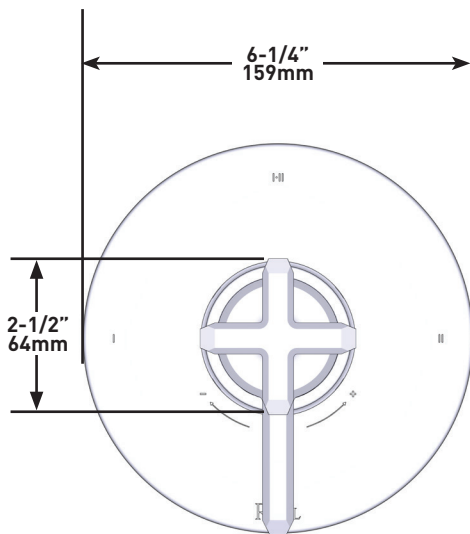

For warranty or additional information, contact:

U.S.A.
houseofrohl.com/support
1-800-777-9762

QUÉBEC / MARITIMES / OUEST CANADIEN
houseofrohl.ca/support
1-866-473-8442

ONTARIO
houseofrohl.ca/support
1-800-287-5354

Riobel

PERRIN & ROWE
LONDON

victoria ⊕ albert®

ROHL