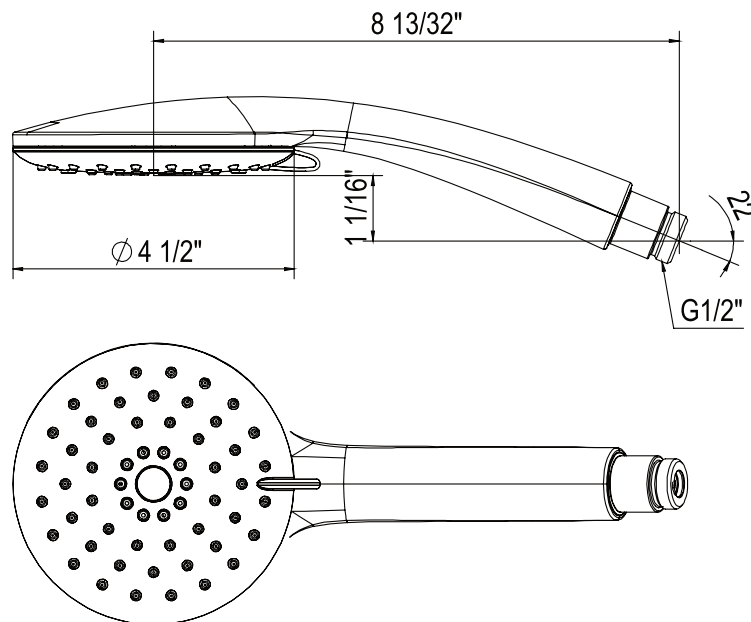

For warranty or additional information, contact:

U.S.A.
houseofrohl.com/support
1-800-777-9762

QUEBEC / MARITIMES / WESTERN CANADA
houseofrohl.ca/support
1-866-473-8442

ONTARIO
houseofrohl.ca/support
1-800-287-5354