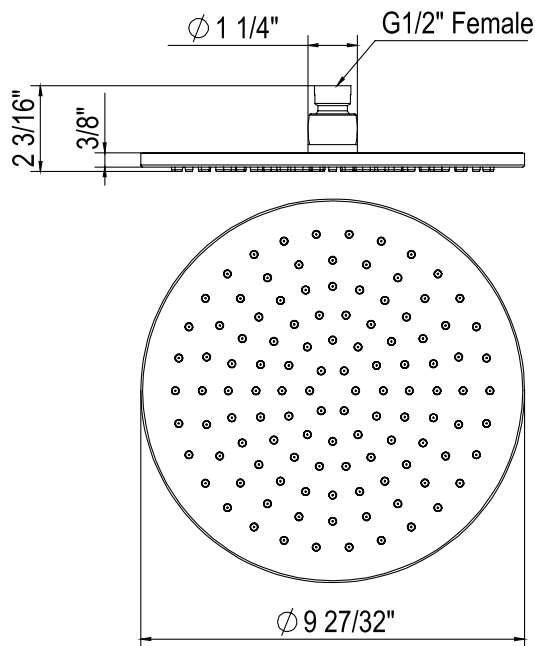

For warranty or additional information, contact:

U.S.A.
houseofrohl.com/support
1-800-777-9762

QUEBEC / MARITIMES / WESTERN CANADA
houseofrohl.ca/support
1-866-473-8442

ONTARIO
houseofrohl.ca/support
1-800-287-5354

Riobel

PERRIN & ROWE
LONDON

victoria ⊕ albert

ROHL