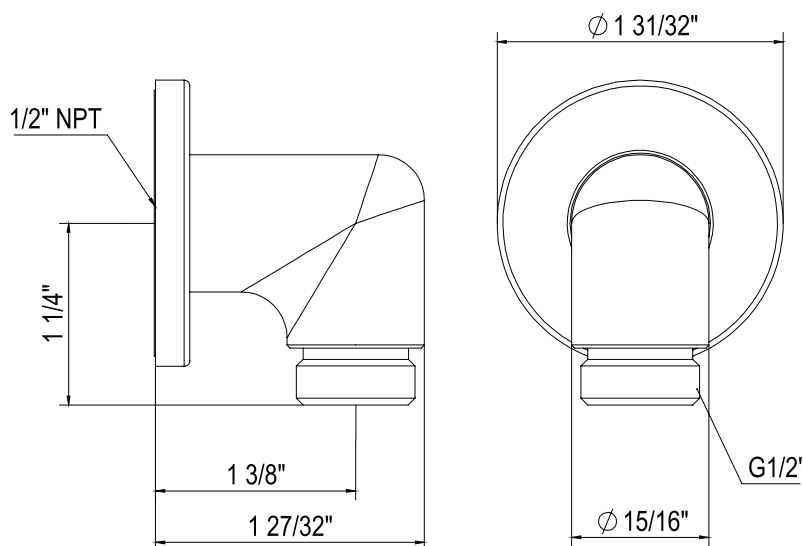

For warranty or additional information, contact:

U.S.A.
houseofrohl.com/support
1-800-777-9762

QUEBEC / MARITIMES / WESTERN CANADA
houseofrohl.ca/support
1-866-473-8442

ONTARIO
houseofrohl.ca/support
1-800-287-5354