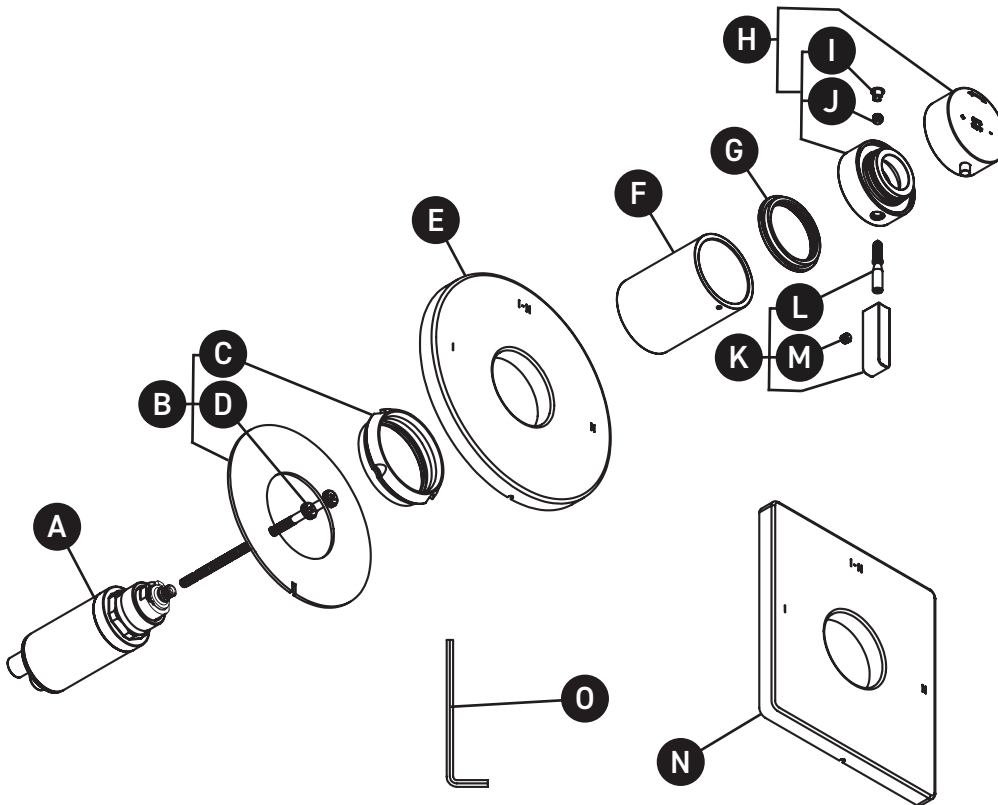

ORDER BY PART NUMBER

ILLUSTRATED PARTS

TPXTM23 TPXTQ23

Paradox™ 1/2" Therm & Pressure Balance Trim With 3 Functions

ID	Kit Number	Finish
A	0925	N/A
B	5948	N/A
C	302-414	N/A
D	392-208 (2x)	N/A
E*	050-623	See below
F*	053-004	See below
G*	052-071	See below
H*	1965	See below
I*	003-013	See below
J	152-050	N/A
K*	1820	See below
L	009-415	N/A
M*	152-050	See below
N*	050-423	See below
O	505-025	N/A

*Finish Determined by Suffix

Finish	Description
BG	Brushed Gold
BK	Black
C	Chrome

For warranty or additional information, contact:

U.S.A.
houseofrohl.com/support
1-800-777-9762

QUEBEC / MARITIMES / WESTERN CANADA
QUÉBEC / MARITIMES / OUEST CANADIEN
QUEBEC / MARITIMOS / CANADA OCCIDENTAL
houseofrohl.ca/support
1-866-473-8442

ONTARIO
houseofrohl.ca/support
1-800-287-5354