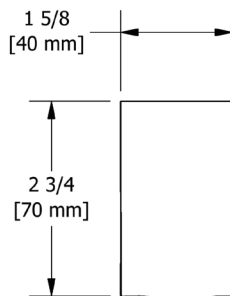

Reflet

Towel hook

MODEL: RF7

For warranty or additional information, contact:

U.S.A.
houseofrohl.com/support
 1-800-777-9762

QUEBEC / MARITIMES / WESTERN CANADA
 QUÉBEC / MARITIMES / OUEST CANADIEN
 QUEBEC / MARITIMOS / CANADA OCCIDENTAL
houseofrohl.ca/support
 1-866-473-8442