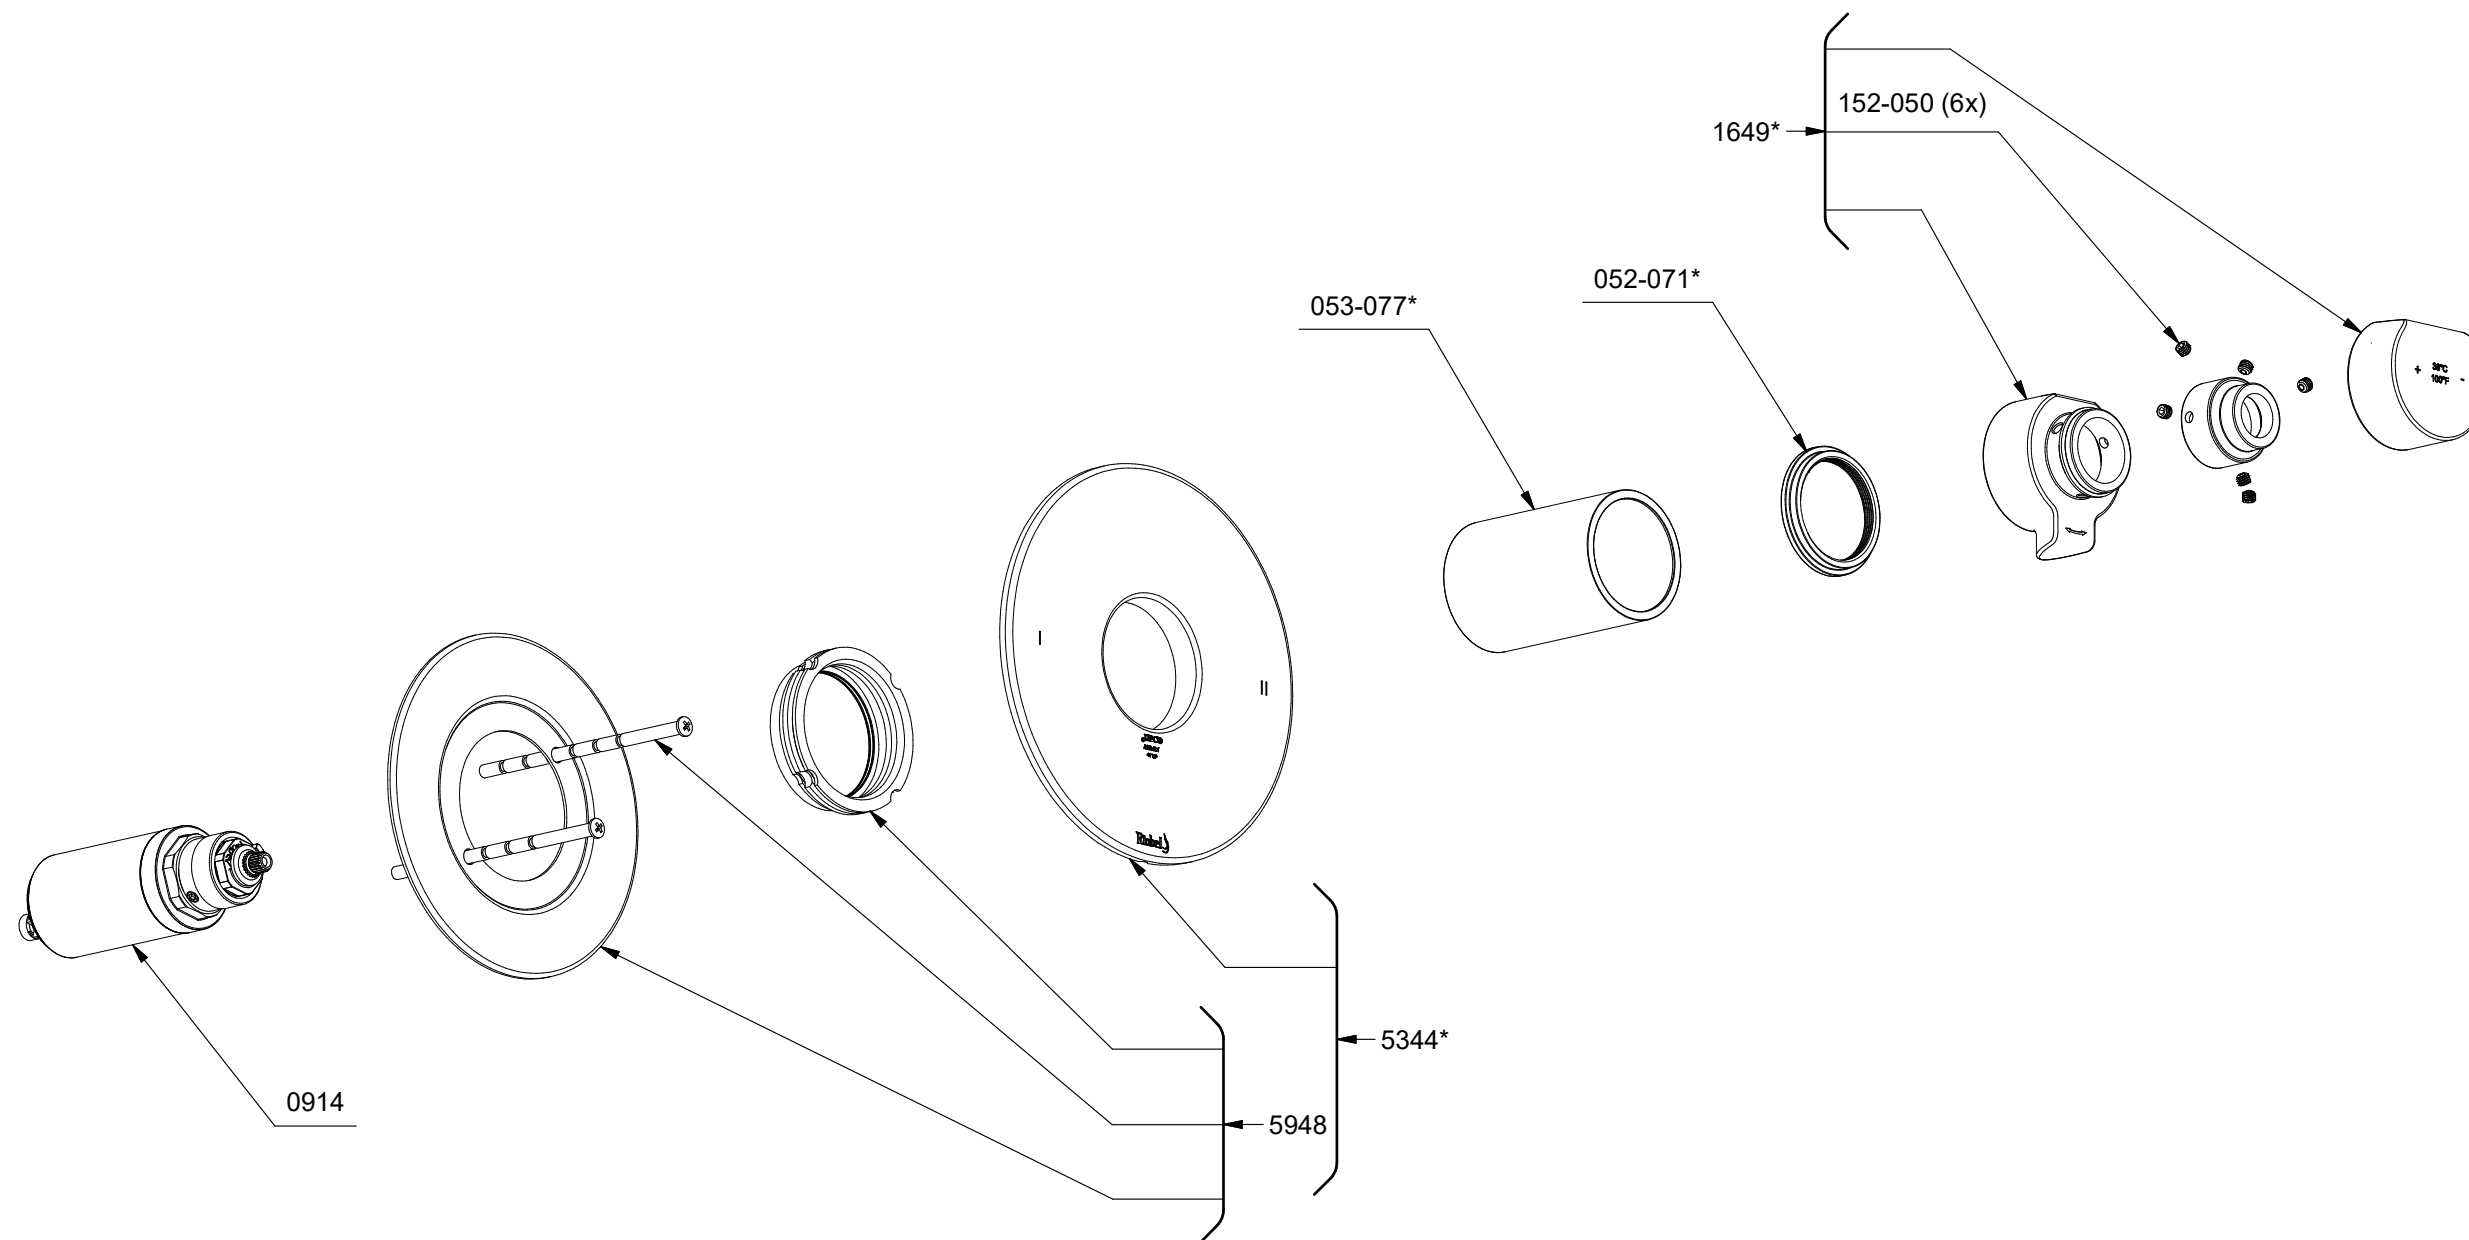

# TPB44

Parabola

2-way no share Type T/P coaxial valve trim

\*Les dimensions, les modèles et les finis présentés peuvent différer. / Sizes, models and finishes may differ from those presented.

### \*Finish determined by Suffix

Finish	Description
C	Chrome
PN	Polished Nickel
BK	Black
BG	Brushed Gold

### TOOL:

505-025 (Allen key 2.5mm)