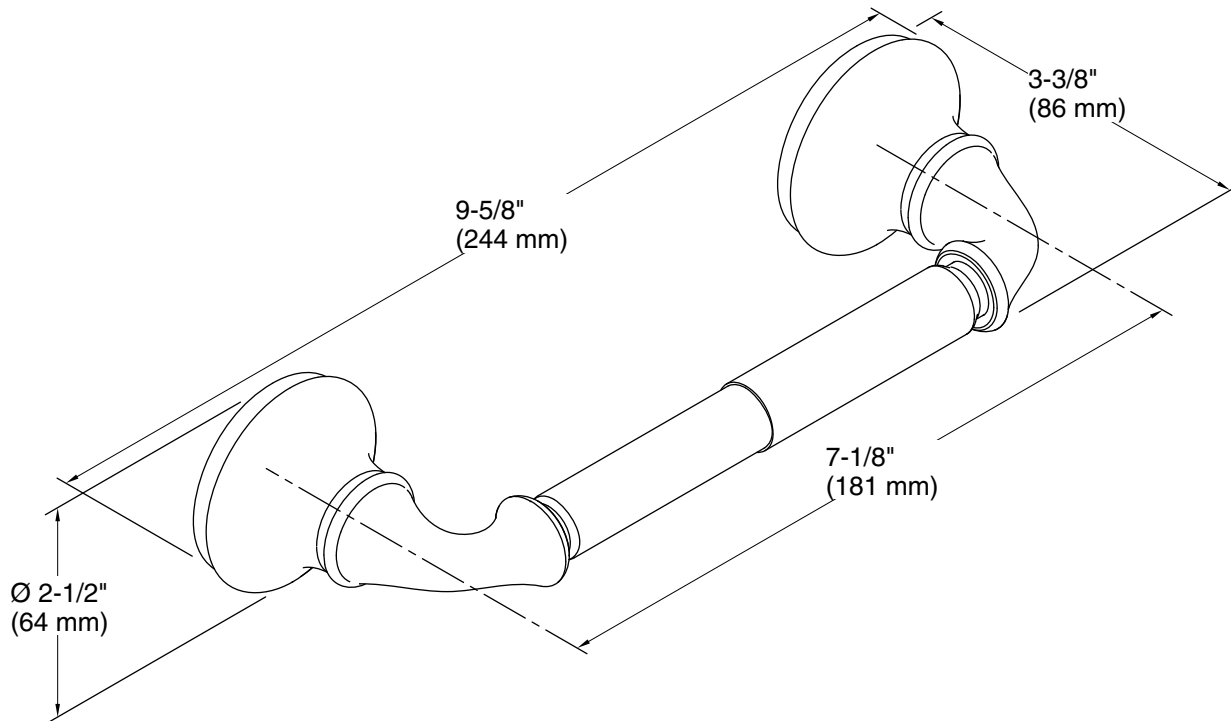

Forté®
Toilet paper holder
K-11374

Features

- Coordinates with Forté faucets with sculpted lever handles

Material

- Premium metal construction for durability and reliability
- KOHLER® finishes resist corrosion and tarnishing

Technical Information

All product dimensions are nominal.

Material: Metal

Notes

Install this product according to the installation guide.