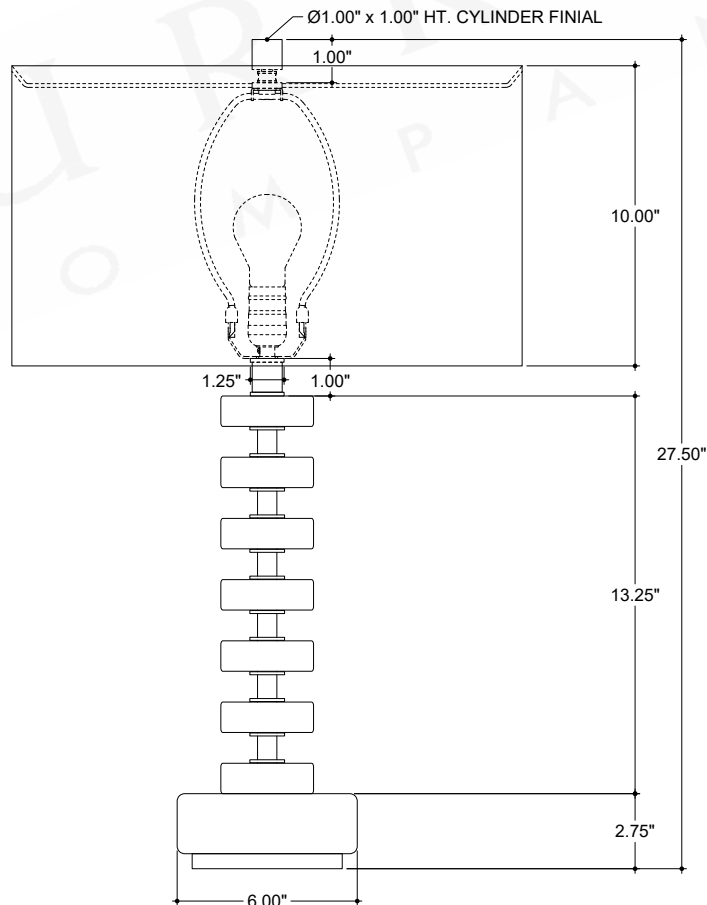

ITEM: 6000-0985

Overall Dimensions

Height: 27.5"

Diameter: 17"

TOP VIEW

FRONT VIEW