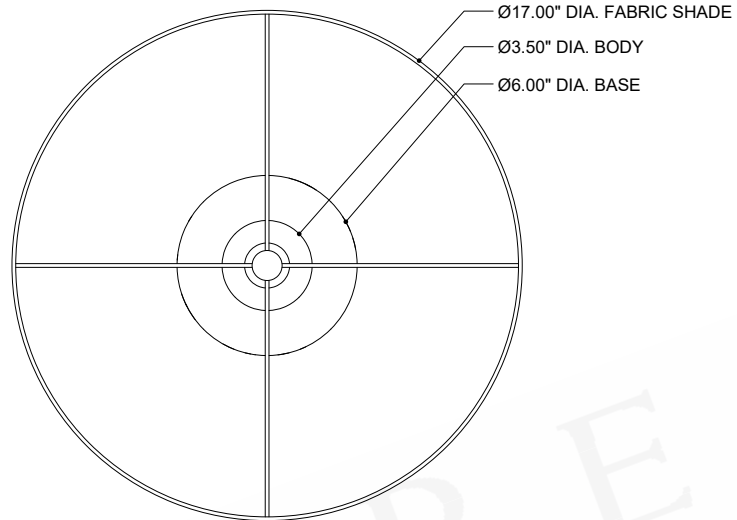

ITEM: 6000-0985

Overall Dimensions

Height: 27.5"

Diameter: 17"

TOP VIEW

FRONT VIEW