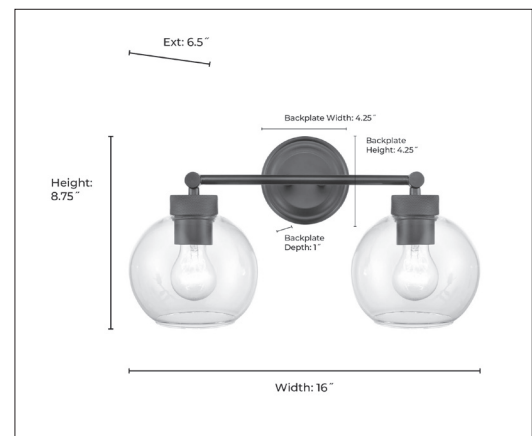

FINISH

MB - Matte Black
 VB - Vintage Brass

DIMENSIONS

Width 16"
 Height 8.75"
 Ext. 6.5"
 Backplate Width 4.25"
 Backplate Depth 1"
 Backplate Height 4.25"
 Weight 2.60 lbs

MATERIAL

Steel

GLASS

Clear

LAMPING

Bulbs 2-Medium
 Bulb Base Medium (E26)
 Watts per Bulb 60W
 Voltage 120V
 Total Wattage 120W
 Bulbs Included No

CERTIFICATION

ETL Listed Damp Location

ITEM NUMBER

SKUs 99102 MB
 99102 VB

99102 MB

99102 VB