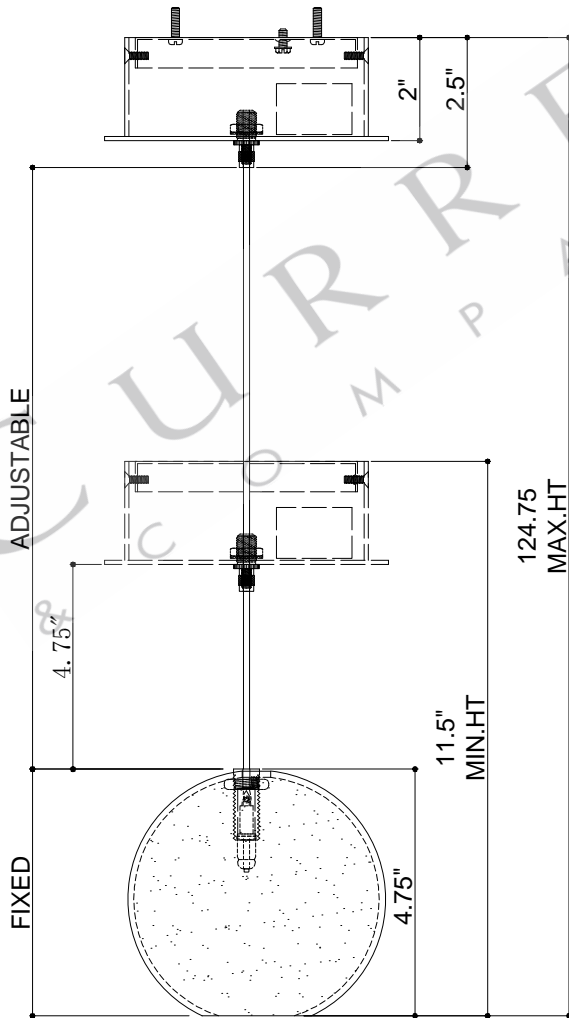

TOP VIEW

CANOPY DETAIL

FRONT VIEW

9000-1005

ALL WORK © 2022 CURREY & COMPANY