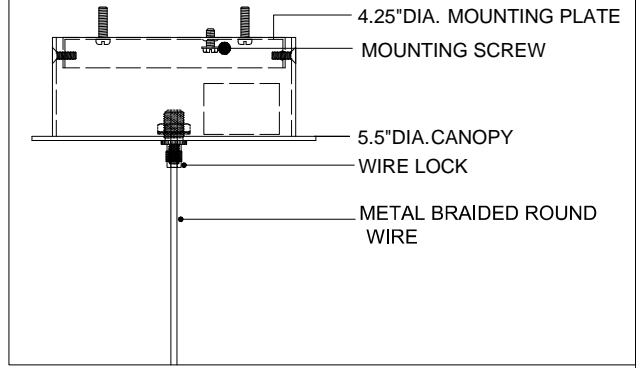

TOP VIEW

CANOPY DETAIL

FRONT VIEW

9000-1005

ALL WORK © 2022 CURREY & COMPANY