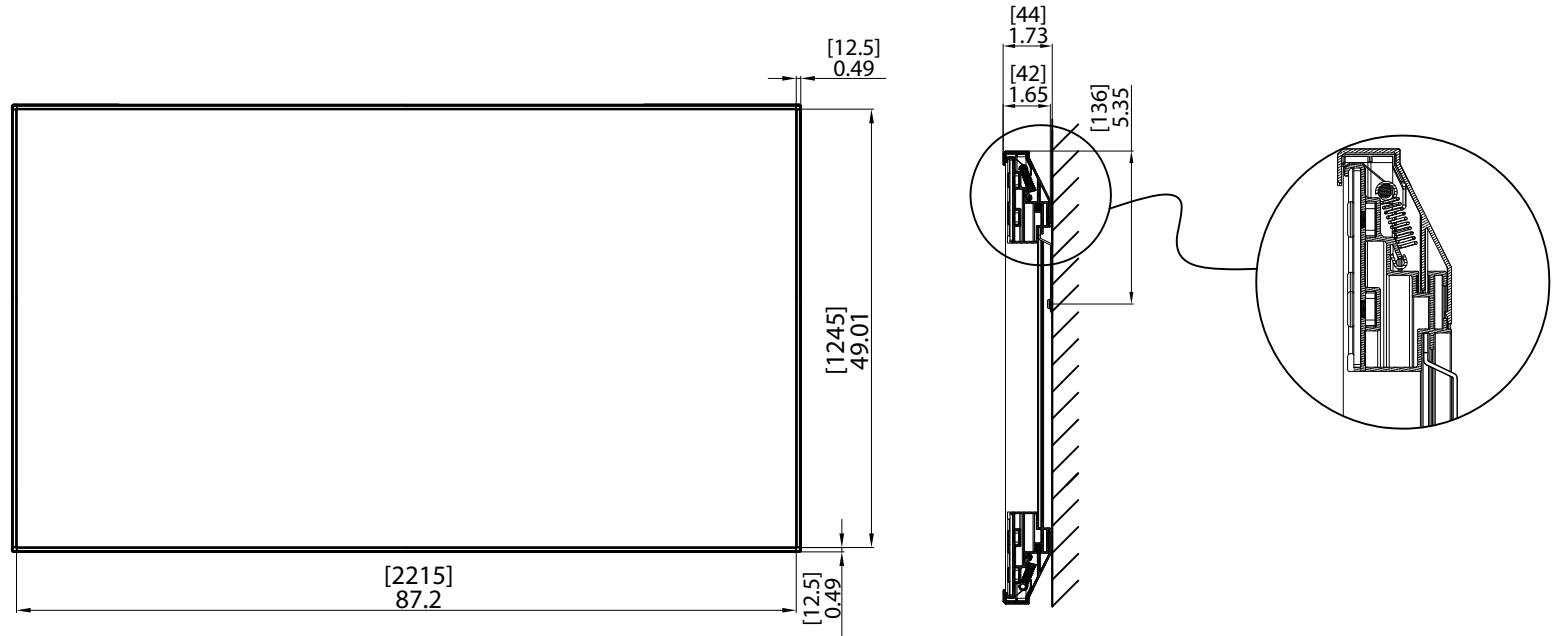

100FIXZ-Maestro

Aspect Ratio

16:9

Material

Matte White 1.0

SCRN
B R A N D
BY SCREEN INNOVATIONS

WWW.MSTRBRAND.COM