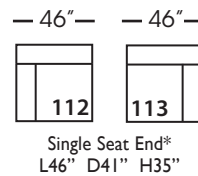

ECLECTIC.SPIRITED.WONDERFULLY COMFORTABLE.

NEVAL T • UPHOLSTERED • LOOSE PILLOW BACK

*available as right or left seated