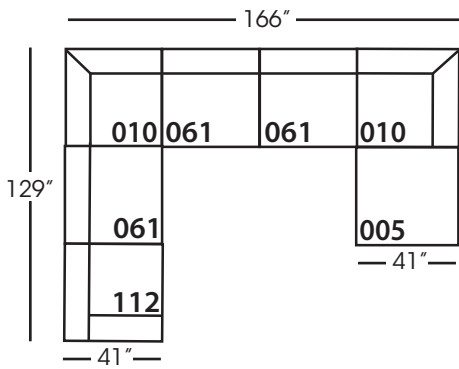

ECLECTIC.SPIRITED.WONDERFULLY COMFORTABLE.

NEVAL T • UPHOLSTERED • LOOSE PILLOW BACK

*available as right or left seated