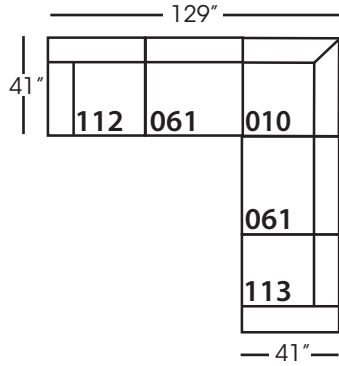

ECLECTIC.SPIRITED.WONDERFULLY COMFORTABLE.

NEVAL T • UPHOLSTERED • LOOSE PILLOW BACK

*available as right or left seated