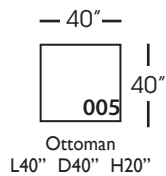

ECLECTIC.SPIRITED.WONDERFULLY COMFORTABLE.

NEVAL T • UPHOLSTERED • LOOSE PILLOW BACK

*available as right or left seated