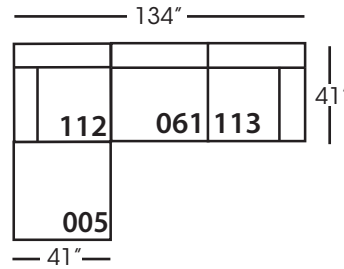

ECLECTIC.SPIRITED.WONDERFULLY COMFORTABLE.

NEVAL T • UPHOLSTERED • LOOSE PILLOW BACK

*available as right or left seated