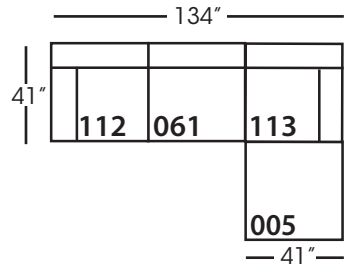

ECLECTIC.SPIRITED.WONDERFULLY COMFORTABLE.

NEVAL T • UPHOLSTERED • LOOSE PILLOW BACK

*available as right or left seated