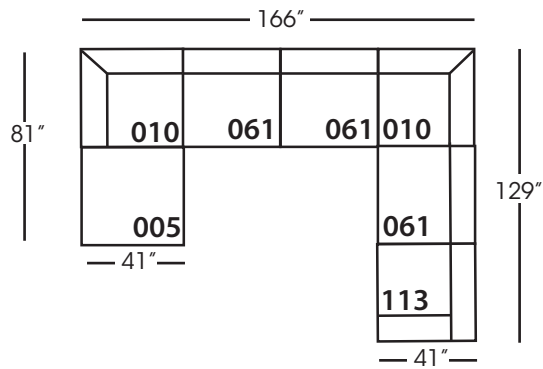

ECLECTIC.SPIRITED.WONDERFULLY COMFORTABLE.

NEVAL T • UPHOLSTERED • LOOSE PILLOW BACK

*available as right or left seated