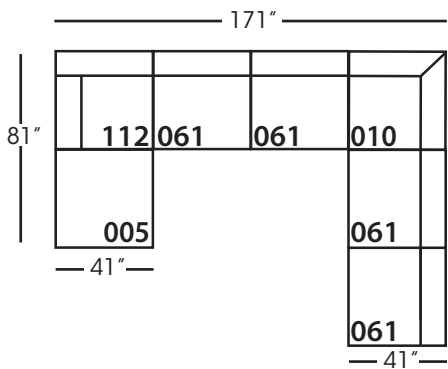

ECLECTIC.SPIRITED.WONDERFULLY COMFORTABLE.

NEVAL T • UPHOLSTERED • LOOSE PILLOW BACK

*available as right or left seated