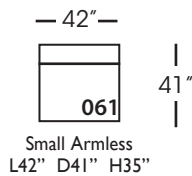

ECLECTIC.SPIRITED.WONDERFULLY COMFORTABLE.

NEVAL T • UPHOLSTERED • LOOSE PILLOW BACK

*available as right or left seated