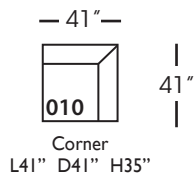

ECLECTIC.SPIRITED.WONDERFULLY COMFORTABLE.

NEVAL T • UPHOLSTERED • LOOSE PILLOW BACK

*available as right or left seated