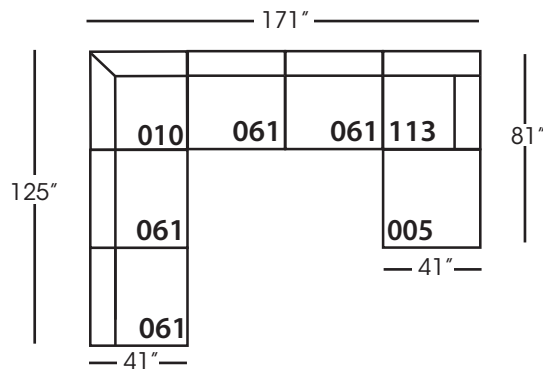

ECLECTIC.SPIRITED.WONDERFULLY COMFORTABLE.

NEVAL T • UPHOLSTERED • LOOSE PILLOW BACK

*available as right or left seated