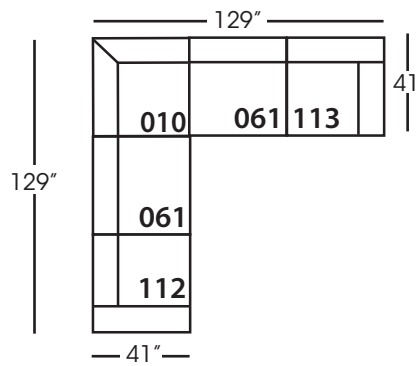

ECLECTIC.SPIRITED.WONDERFULLY COMFORTABLE.

NEVAL T • UPHOLSTERED • LOOSE PILLOW BACK

*available as right or left seated