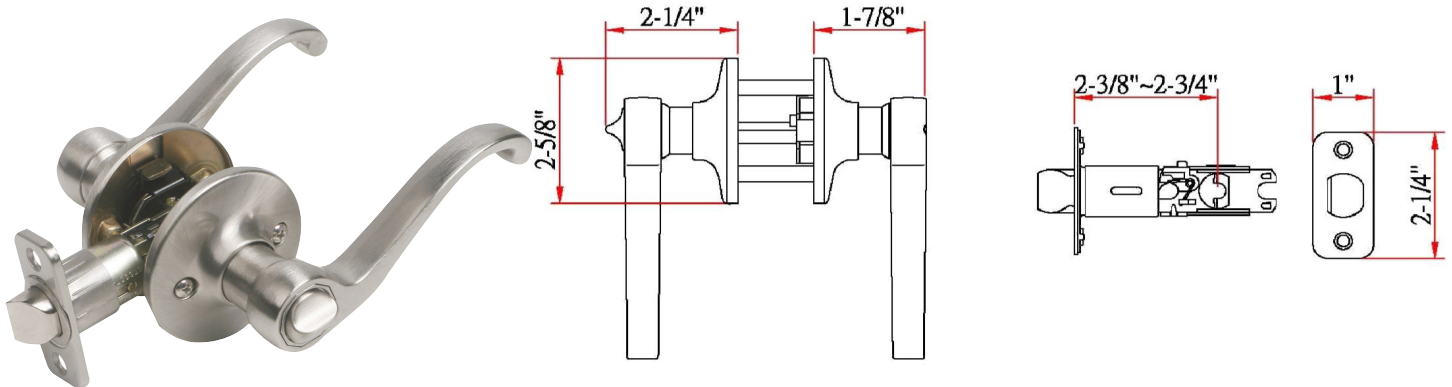

Pro Scroll Bed and Bath Door Handle Satin Nickel

SPECIFICATIONS

MATERIAL CONSTRUCTION:	Brass	KEYWAY:	N/A
LOCK FUNCTION:	Privacy	REMOVABLE CORE:	No
DEADBOLT FUNCTION:	N/A	LATCH FACEPLATE I:	Round Corner
EXTERIOR MAX PROJECTION:	2.25"	LATCH BACKSET:	Adj; 2-3/8" - 2-3/4"
INTERIOR MAX PROJECTION:	2.25"	LATCH TYPE:	2 Way (fixed faceplate)
KOB VS. LEVER:	Lever	LATCHBOLT THROW DISTANCE:	0.5"
KNOB DIMENSIONS:	N/A	# PINS IN CYLINDER:	N/A
LEVER LENGTH:	3.56"	ANTI-BUMP PIN INSTALLED:	N/A
ROSE DIMENSIONS:	2.63" H x 2.63" W x 2.63" D	# KEYS INCLUDED:	N/A
ROSETTE / ESCUTCHEON SHAPE:	Round	SPINDLE TYPE:	Half-Moon
CROSS BORE:	2.13"	MOUNTING HARDWARE INCLUDED:	Yes
EDGE BORE:	1"	TOOLS NEEDED FOR INSTALLATION:	Phillips Screwdriver
HANDING:	Reversible	ASSEMBLED WEIGHT:	1.6 lbs.
REKEYABLE?:	No		