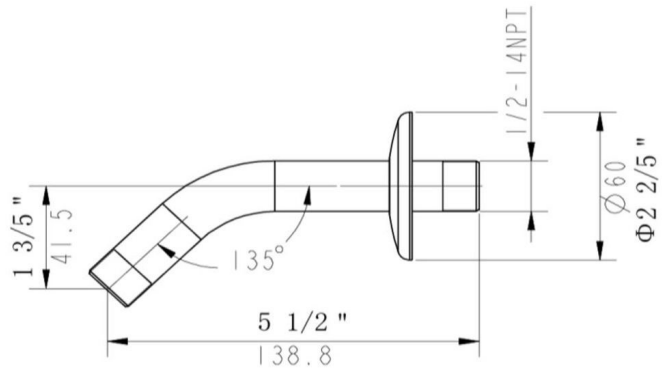

Shower Arm with Escutcheon  
Satin Nickel

**SPECIFICATIONS**

MATERIAL:	N/A	WEIGHT:	0.17 lbs.
HANDLE MATERIAL:	N/A	PVD FINISH:	No
SPOUT MATERIAL:	N/A	ESCUTCHEON INCLUDED:	N/A
CARTRIDGE MATERIAL:	N/A	VALVE INCLUDED:	N/A
WATERWAY MATERIAL:	N/A	PRESSURE BALANCED VALVE:	N/A
VALVE MATERIAL:	N/A	TYPE OF SHOWER HEAD:	N/A
DRAIN MATERIAL:	N/A	SHOWER HEAD FUNCTIONS (QTY):	N/A
FAUCET TYPE:	Shower Trim	SHOWER HEAD NOZZLE TYPE:	N/A
SPOUT REACH:	N/A	SHOWER HEAD SHAPE:	N/A
FLOW RATE:	N/A	SHOWER HEAD PUSH BUTTON:	N/A
LOW FLOW:		TUB SPOUT TYPE:	N/A
HANDLES CONFIGURATION:		TUB SPOUT DIVERTER INCLUDED:	N/A
HANDLE REACH:	N/A		
QUICK ATTACH INCLUDED:			
DIMENSIONS:	0.4" H x 0.4" L x 5.5" D		