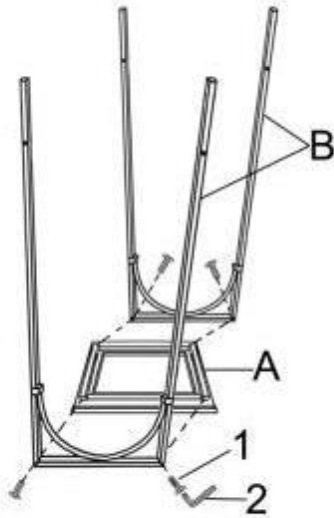

ASSEMBLY INSTRUCTIONS

ITEM NO: 221754

Parts required

1		Bolt	Φ6*20MML	8pcs
2		Allen wrench		1pc

A		1pc
---	---	-----

B		2pcs
C		1pc

1.

2.