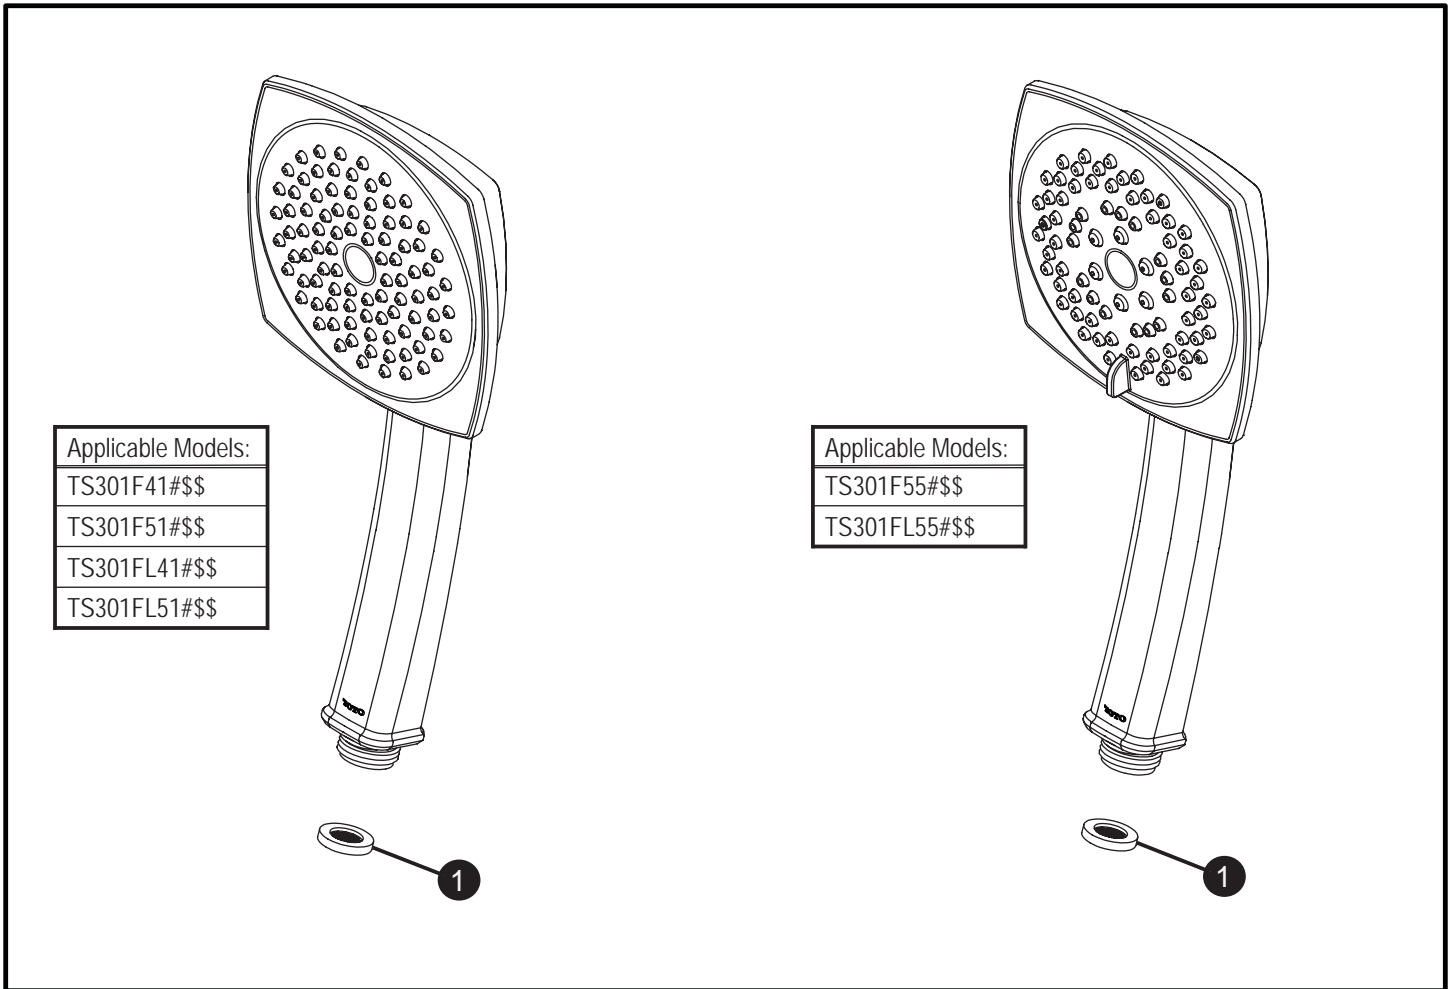

Traditional Collection Series B
Handshowers

Item	Part	Description
1	THP4808	Gasket / Filter (Qty. 2)

LEGEND
\$\$ = Denotes Finish
#CP = Polished Chrome
#BN = Brushed Nickel
#PN = Polished Nickel