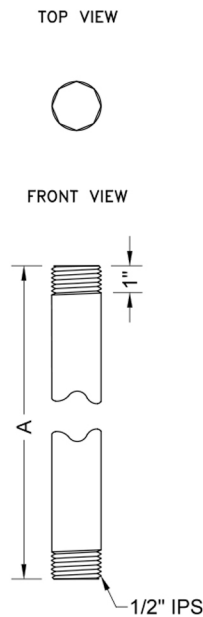

1/2" IPS x 60" Brass Vertical Drop Ceiling Nipple

Model #: 801-12.60-

FEATURES:

- Can be used as a Brass Nipple for supply valves or Brass vertical drop ceiling nipple shower arm
- 1/2" Male x 60" Male IPS
- 1/2" escutcheons sold separately
- All custom lengths available. Contact JACLO for pricing & availability
- See 16303-12 - 1/2" coupling to join and extend for longer size nipples
- Not available in PG & SG for nipple lengths of 48" or longer

SPECIFICATION DRAWING:

1/2" BRASS VERTICAL DROP CEILING NIPPLES		
PART. #	DESCRIPTION	A
801-12.4	1/2" IPS X 4"	4"
801-12.6	1/2" IPS X 6"	6"
801-12.12	1/2" IPS X 12"	12"
801-12.18	1/2" IPS X 18"	18"
801-12.24	1/2" IPS X 24"	24"
801-12.30	1/2" IPS X 30"	30"
801-12.36	1/2" IPS X 36"	36"
801-12.42	1/2" IPS X 42"	42"
801-12.48	1/2" IPS X 48"	48"
801-12.60	1/2" IPS X 60"	60"
801-12.72	1/2" IPS X 72"	72"