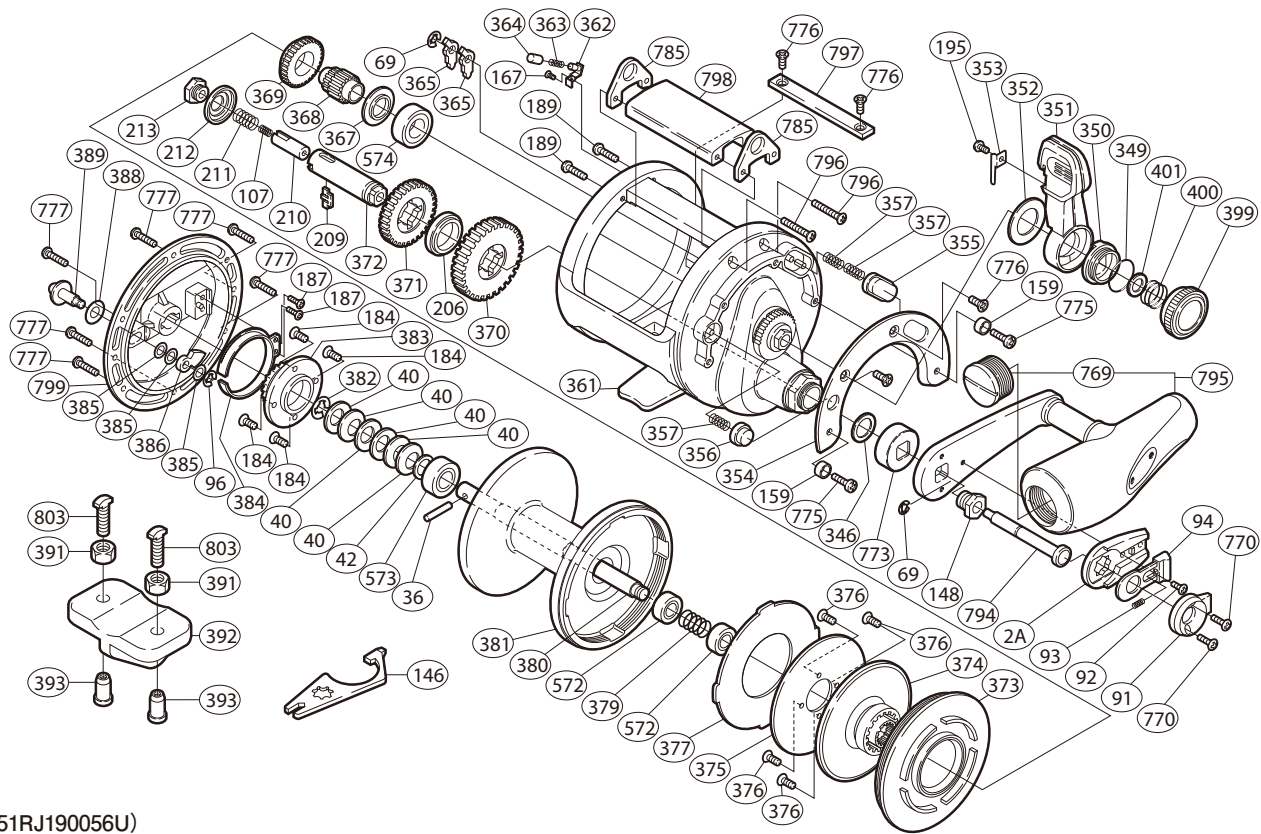

SHIMANO

TLD-2SPEED

TLD2S-50A

(51RJ190056U)

#	Part No.	Description	#	Part No.	Description	#	Part No.	Description
2A	10QUC	Handle Bolt Plate	353	10466	Lever Click Spring	388	104H1	Washer
36	104L8	Cross Pin	354	108HM	Lever Quadrant	389	104GG	Click Button
40	1052E	Pre-Load Spring	355	10BRL	Strike Stop	399	108BJ	Pre-Program Dial
42	104L5	Bearing Thrust Washer	356	10BNA	Free Spool Detent	400	108H7	Dial Spring
69	105NK	E Lock	357	10BNK	Pressure Spring	401	10EWS	Washer
91	109XD	Push Button Shield	361	103X3	One-Piece Frame	572	10KXC	Ball Bearing
92	10LZ9	Screw	362	10N0N	Guard Against Dog	573	10KAA	Ball Bearing
93	10PWH	Slide Plate Spring	363	10CBQ	Dog Spring	574	104JN	Ball Bearing
94	109XC	Slide Plate	364	10Q2W	Dog Spring Guide	769	105ZE	Handle Knob Bushing
96	105NE	E Lock	365	10PFZ	Dog	770	10PHM	Screw
107	109VM	Drive Shaft Spring B	367	10HYA	Pre-Load Washer	773	107QU	Drive Shaft Shield
148	106XL	Handle Bolt	368	10A15	Pinion Gear A	775	10M2P	Screw
159	10CCH	Screw Shield	369	10N9C	Pinion Gear B	776	10ML6	Screw
167	10LSF	Screw	370	10QEM	Drive Gear A	777	103UQ	Screw
184	10PHQ	Screw	371	109VP	Drive Gear B	785	10PWB	Harness Lug
187	103GS	Screw	372	10D4T	Drive Shaft	794	109X1	Push Low Button Shaft
189	10MC0	Screw	373	106AF	Cooling Shield	795	102UP	Handle Assembly
195	10QG5	Screw	374	10ABU	Drag Set Plate	796	10MG5	Screw
206	10D61	Friction Washer	375	10G3Z	Drag Plate	797	10Q2G	Line Guard
209	10KXH	Gear Select Cross Bar	376	10MLH	Screw	798	10BLB	Cross Bar
210	10KXL	Cross Bar Stop	377	1060L	Drag Washer	799	107NY	Left Side Plate
211	10KXQ	Drive Shaft Spring	379	105XA	Pressure Release Spring	808	10AS6	Cross Bar Spacer
212	10D5B	Friction Washer	380	10EU4	Main Shaft			
213	10FCD	Drive Shaft Screw	381	1032V	Spool	391	10JCG	Rod Clamp Nut B (Accessory)
346	10AMF	Friction Washer	382	105RZ	E Lock	392	10J9P	Rod Clamp (Accessory)
349	108W8	O Ring	383	10672	Click Gear	393	10JC3	Rod Clamp Nut A (Accessory)
350	10CAK	Lever Shaft Body	384	10GUV	Click Spring	803	10J9W	Rod Clamp Bolt (Accessory)
351	108GX	Drag Control Lever	385	10FTN	Washer			
352	108DF	Lever Thrust Washer	386	10GQP	Click Pawl	146	10TUY	Wrench (Accessory)