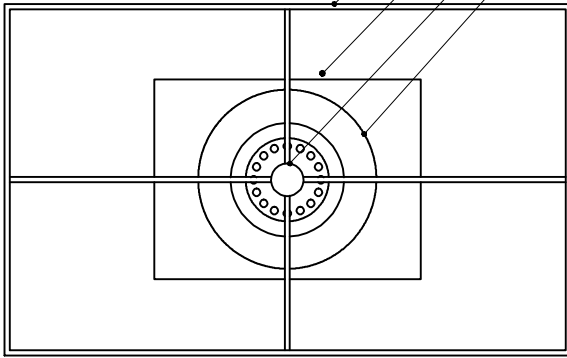

L17.00" * W10.50". TOP&BOTTOM SHADE OPENING

L8.00" * D6.00". BASE

1.25" DIA. FINIAL

5.50" DIA. BODY

TOP VIEW

FRONT VIEW

SIDE VIEW