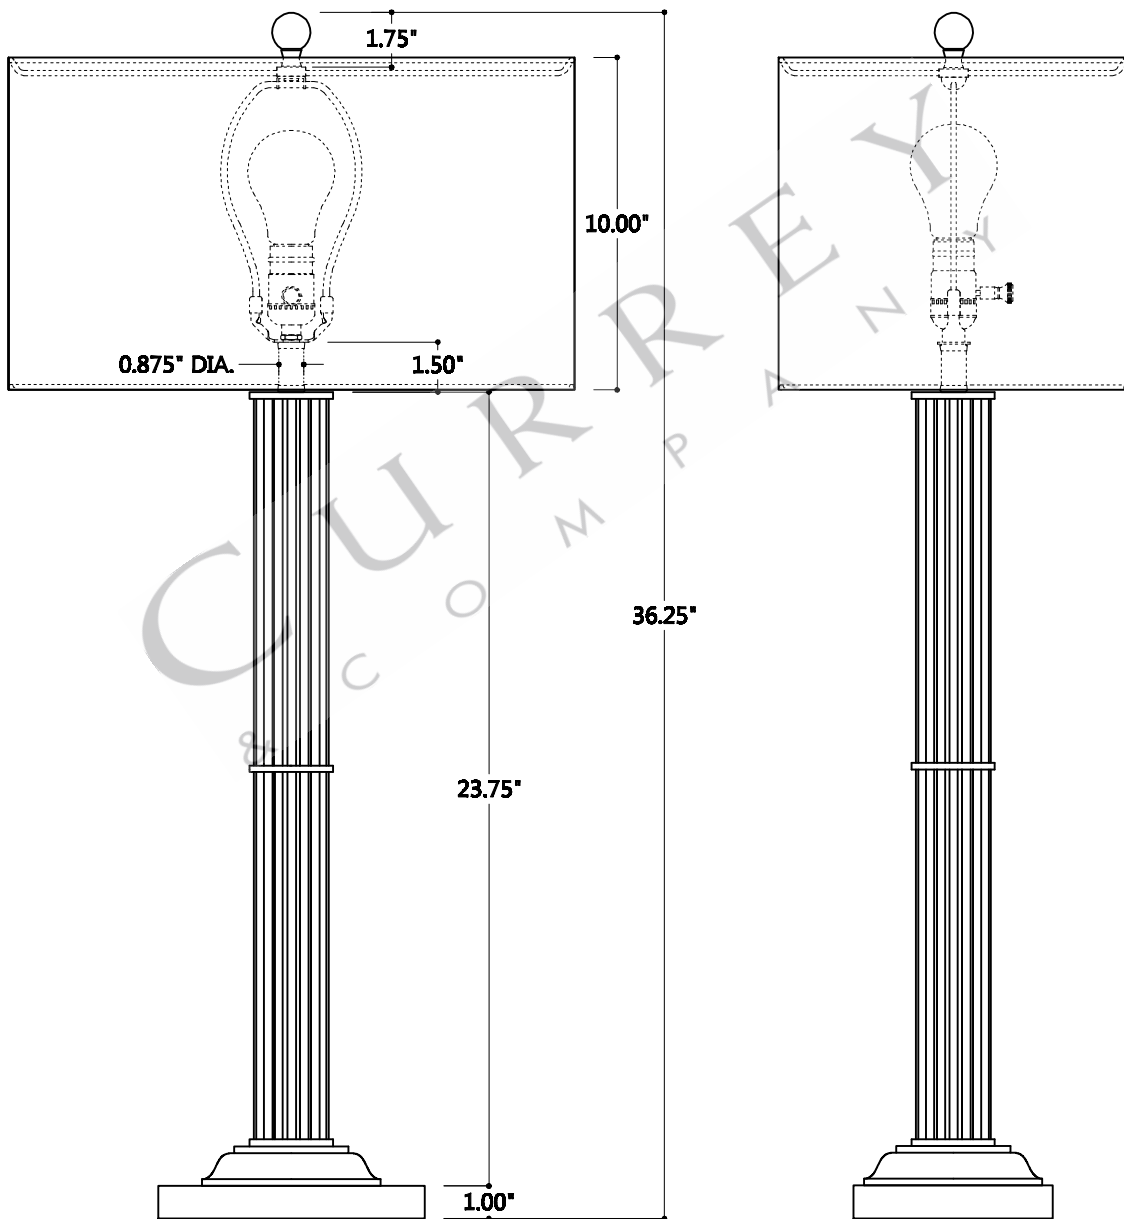

L17.00" * W10.50". TOP&BOTTOM SHADE OPENING

L8.00" * D6.00". BASE

1.25" DIA. FINIAL

5.50" DIA. BODY

TOP VIEW

FRONT VIEW

SIDE VIEW