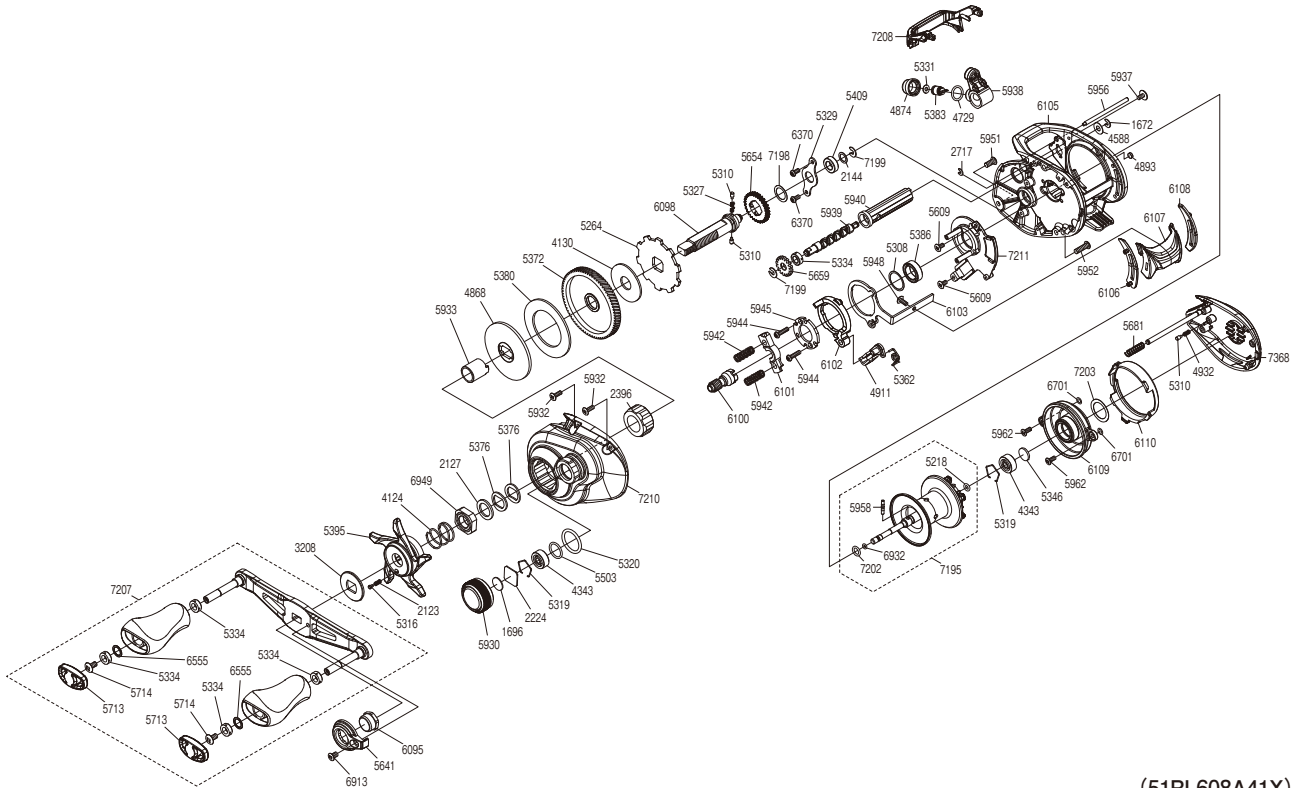

## SLX151XGA

(51RL608A41X)

#	Part No.	Description	#	Part No.	Description	#	Part No.	Description
1672	105NC	E Lock	5362	10TMC	Clutch Pawl Spring	5962	100UL	Screw
1696	10896	Cast Control Spacer B	5372	10TMZ	Drive Gear	6095	10049	Handle Nut
2123	10BT2	Click Spring	5376	109F5	Drag Spring Washer	6098	100VZ	Drive Shaft
2127	10J1N	Star Drag Spacer	5380	10R3D	Drag Washer C	6100	100W4	Pinion Gear
2144	10C47	Drive Shaft Washer	5383	10BHQ	Line Guide Pawl	6101	10TFA	Yoke
2224	1085F	Cast Control Spacer A	5386	10EX6	Ball Bearing	6102	100W0	Clutch Cam
2396	10F5C	Roller Clutch Bearing	5395	10R0H	Star Drag	6103	100W5	Clutch Plate
2717	105NB	E Lock	5409	10DQF	Drive Shaft Bushing	6105	10TF8	Frame
3208	10J22	Star Drag Click Plate	5503	101GT	O Ring	6106	10TFB	Clutch Bar Guide B
4124	10A70	Star Drag Spring	5609	10LCT	Screw	6107	10TF9	Clutch Button
4130	10CHX	Drag Washer A	5641	10SSK	Handle Nut Plate	6108	100W3	Clutch Bar Guide A
4343	105C3	Ball Bearing	5654	101K8	Idle Gear A	6109	100FB	Dial Case
4588	10FJZ	Washer	5659	10SRL	Idle Gear C	6110	100W2	Right Side Plate Cam Lever
4729	108WQ	O Ring	5681	10KNH	Spring	6370	10E23	Screw
4868	10D3H	Key Washer	5713	10SS2	Handle Knob Seal	6555	104FH	Washer
4874	10FJB	Pawl Cap	5714	10LFA	Screw	6701	10CFU	Spacer
4893	108PY	Washer	5930	10TZQ	Cast Control Cap	6913	10DV5	Screw
4911	10MQM	Clutch Pawl Assembly	5932	10LCY	Screw	6932	100BH	O Ring
4932	10GQZ	Click Spring	5933	100UC	Roller Clutch Inner Tube	6949	10A3U	Star Drag Nut
5218	10EZ7	O Ring	5937	100U4	Screw	7195	13XF9	Spool Assembly
5264	10D73	Anti-Reverse Ratchet	5938	10DUG	Line Guide Assembly	7198	10GR3	Washer
5308	10190	Washer	5939	100U6	Worm Shaft	7199	105NK	E Lock
5310	10HJG	Idle Gear Pin	5940	100UF	Level Wind Guard	7202	10TM7	O Ring
5316	10MFC	Click Pin	5942	100U9	Yoke Spring	7203	13XEV	Washer
5319	1054D	Bearing Retainer	5944	10LV0	Screw	7207	13XF1	Spool Assembly
5320	10R22	O Ring	5945	100US	Clutch Cam Retainer	7208	13XF0	Level Wind Protector
5327	10JDY	Idle Gear Spring	5948	10LF4	Screw	7210	13XEY	Left Side Plate
5329	109T1	Drive Shaft Retainer	5951	100UU	Screw	7211	13XEX	Clutch Guard
5331	104TX	Spacer	5952	100UV	Screw	7368	13ZPK	Right Side Plate
5334	10PXZ	Bushing	5956	100UT	Stabilizer Bar			
5346	10EX5	Spacer	5958	10P67	Spool Clutch Pin			