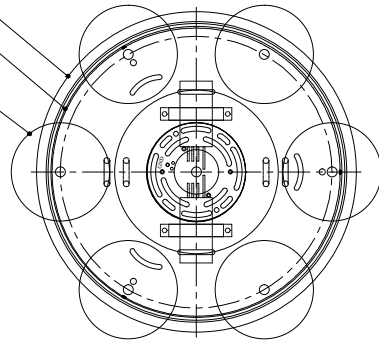

13"DIA*2.5"H.CANOPY
 11.75"DIA*0.75"H MOUNTING
 PLATE COVER
 4.0"DIA*9.0"H.SHADE

TOP VIEW

CANOPY DETAIL

FRONT VIEW

9000-0904

ALL WORK © 2021 CURREY & COMPANY