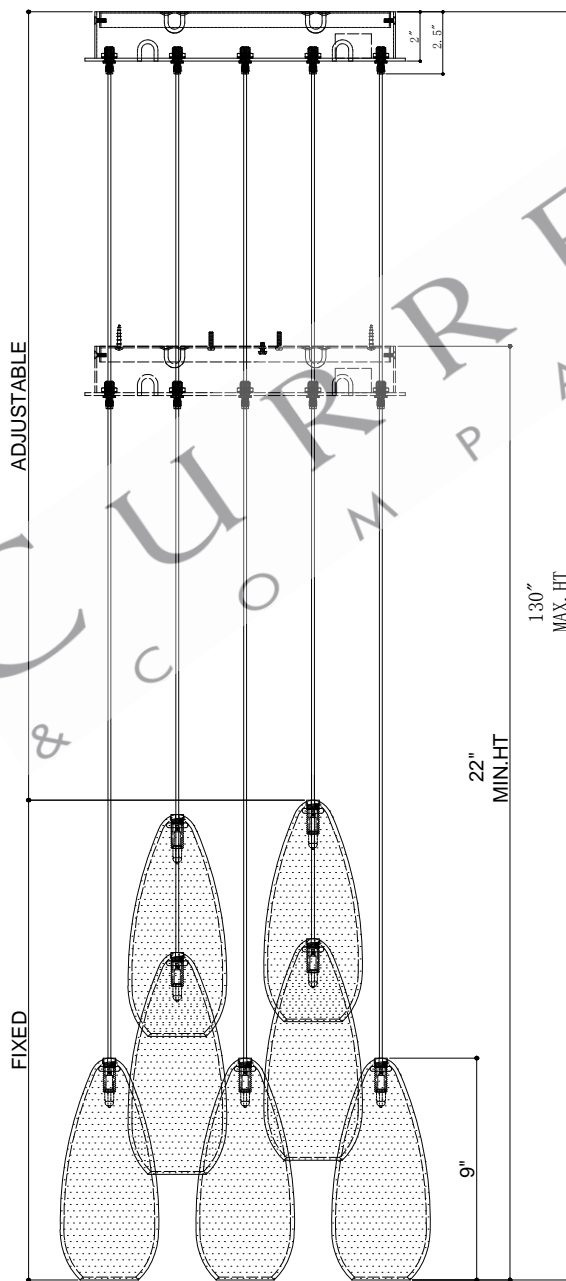

13"DIA*2.5"H.CANOPY
 11.75"DIA*0.75"H MOUNTING
 PLATE COVER
 4.0"DIA*9.0"H.SHADE

TOP VIEW

CANOPY DETAIL

FRONT VIEW

9000-0904

ALL WORK © 2021 CURREY & COMPANY