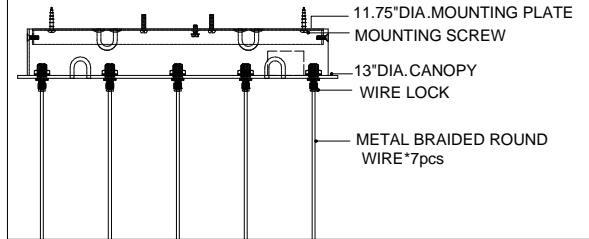

13"DIA*2.5"H.CANOPY
 11.75"DIA*0.75"H MOUNTING
 PLATE COVER
 4.0"DIA*9.0"H.SHADE

TOP VIEW

CANOPY DETAIL

FRONT VIEW

9000-0904

ALL WORK © 2021 CURREY & COMPANY