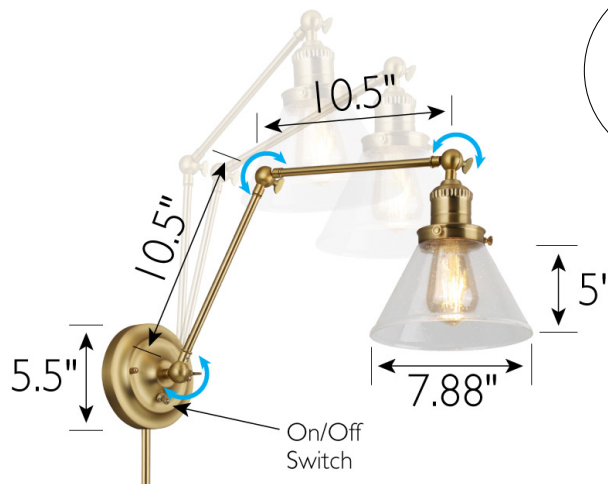

Augustin I-Light Adjustable Wall Light
Satin Gold Finish

Includes one 5'9" electrical cord and two 12" cord covers for plug-in option

SPECIFICATIONS

MOUNTING:	Wall Mount	LED BRIGHTNESS (LUMENS):	N/A
SLOPED CEILING ADAPTABLE:	No	LED COLOR CORRELATED TEMPERATURE (CCT):	N/A
LAMP TYPE 1:	Incandescent	LED COLOR RENDERING INDEX (CRI):	N/A
BULB INCLUDED:	No	LED EFFICACY:	N/A
WATTS PER BULB:	60W	LED AVERAGE RATED LIFE:	N/A
TOTAL WATTAGE:	60W	ENERGY EFFICIENT:	No
DIMMABLE:	Yes	LIGHTING AMPS:	0.5
MATERIAL CONSTRUCTION:	Steel/Glass	VOLTAGE:	120V
ASSEMBLED DIMENSIONS:	38.63" H x 7.88" L x 17.25" D		
WEIGHT:	3.3 lbs.		
BACKPLATE DIMENSIONS:	5.5" H x 5.5" W x 1.75" D		
CANOPY/PLATE DIMENSIONS:	N/A		
GLASS/SHADE DIMENSIONS:	5" H x 7.9" L x 7.9" D		
GLASS/SHADE MATERIAL:	Glass		
GLASS/SHADE TYPE:	Seedy		
GLASS/SHADE COLOR:	Clear		