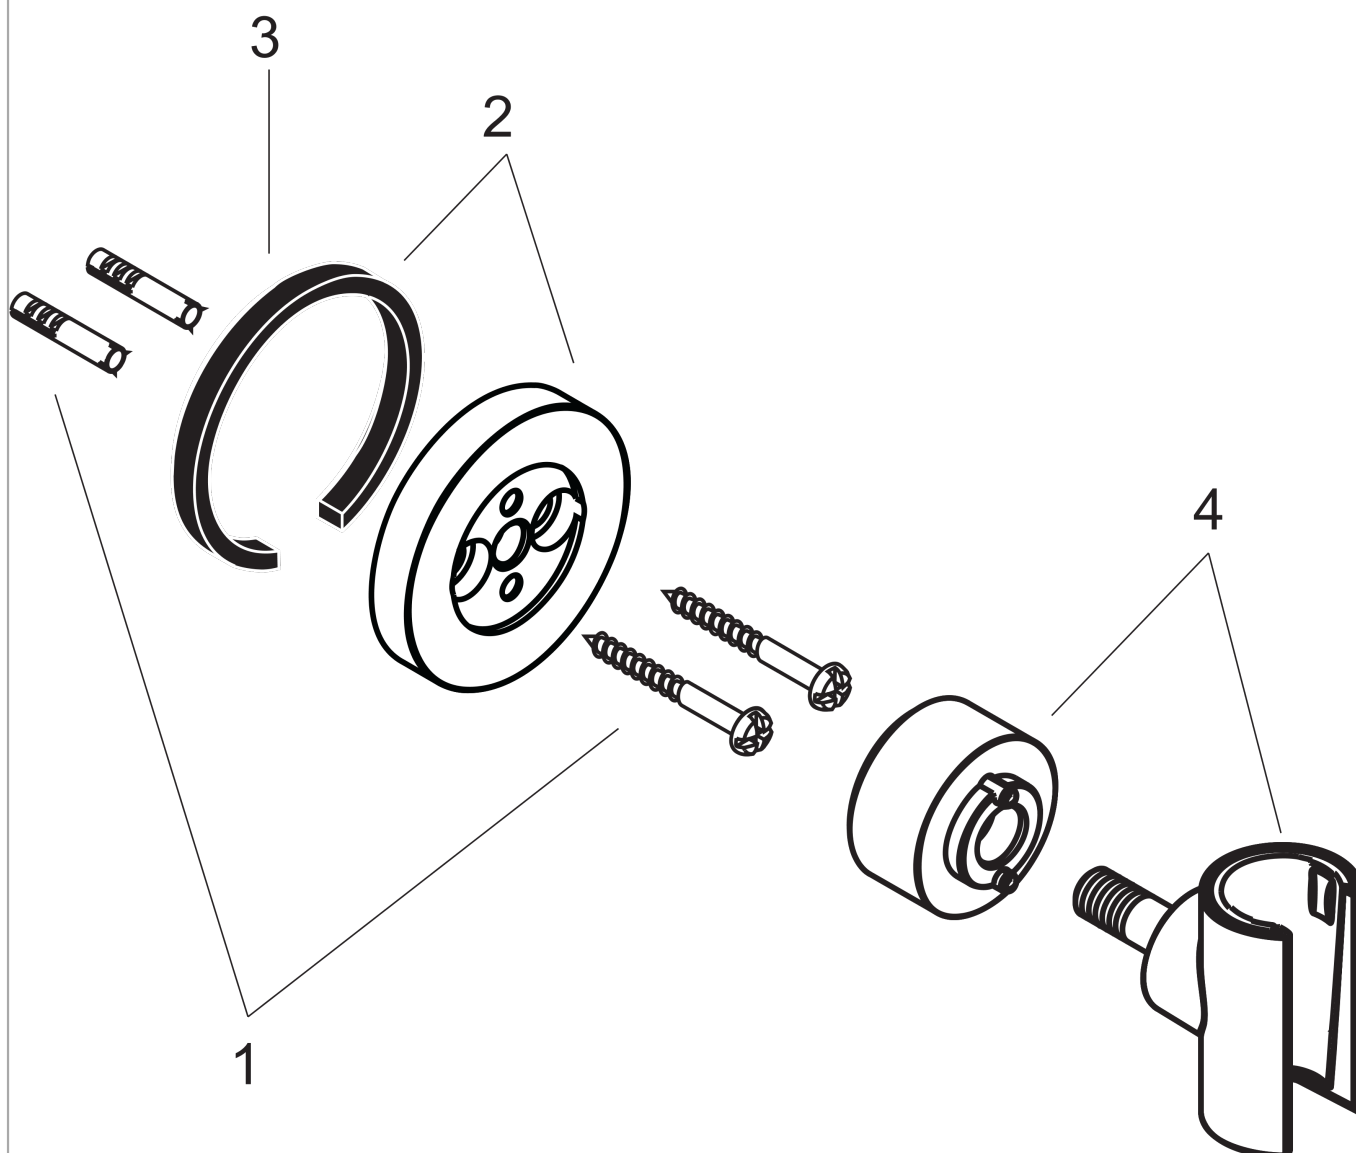

**AXOR Citterio  
Handshower Holder**

Finishes : **brushed nickel**    Part no. : **39525820**

**Description**

**Features**

- Wall-mounted

**Product image**

**Scale drawing**

**AXOR Citterio  
Handshower Holder**

Finishes : **brushed nickel**    Part no. : **39525820**

**Exploded drawing**

Year of production: >07/05

**AXOR Citterio**  
**Handshower Holder**  
 Finishes : **brushed nickel**    Part no. : **39525820**

## Spare parts list

Year of production: >07/05

Pos.	Description	Part no.	PC	PU
1	mounting set	40916000	0	1
2	escutcheon	97716820	0	1
3	seal	97530000	0	1
4	shower holder, assy	97705820	0	1