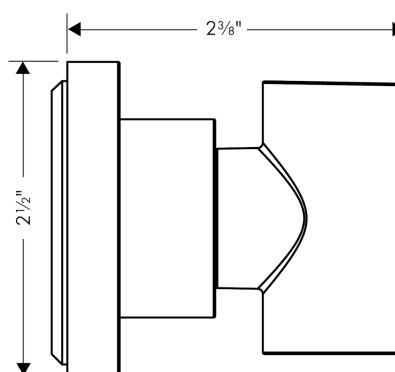

**AXOR Citterio  
Handshower Holder**

Finishes : **brushed nickel**    Part no. : **39525820**

**Description**

**Features**

- Wall-mounted

**Product image**

**Scale drawing**

**AXOR Citterio  
Handshower Holder**

Finishes : **brushed nickel**    Part no. : **39525820**

**Exploded drawing**

Year of production: >07/05

**AXOR Citterio**  
**Handshower Holder**  
 Finishes : **brushed nickel**    Part no. : **39525820**

## Spare parts list

Year of production: >07/05

Pos.	Description	Part no.	PC	PU
1	mounting set	40916000	0	1
2	escutcheon	97716820	0	1
3	seal	97530000	0	1
4	shower holder, assy	97705820	0	1