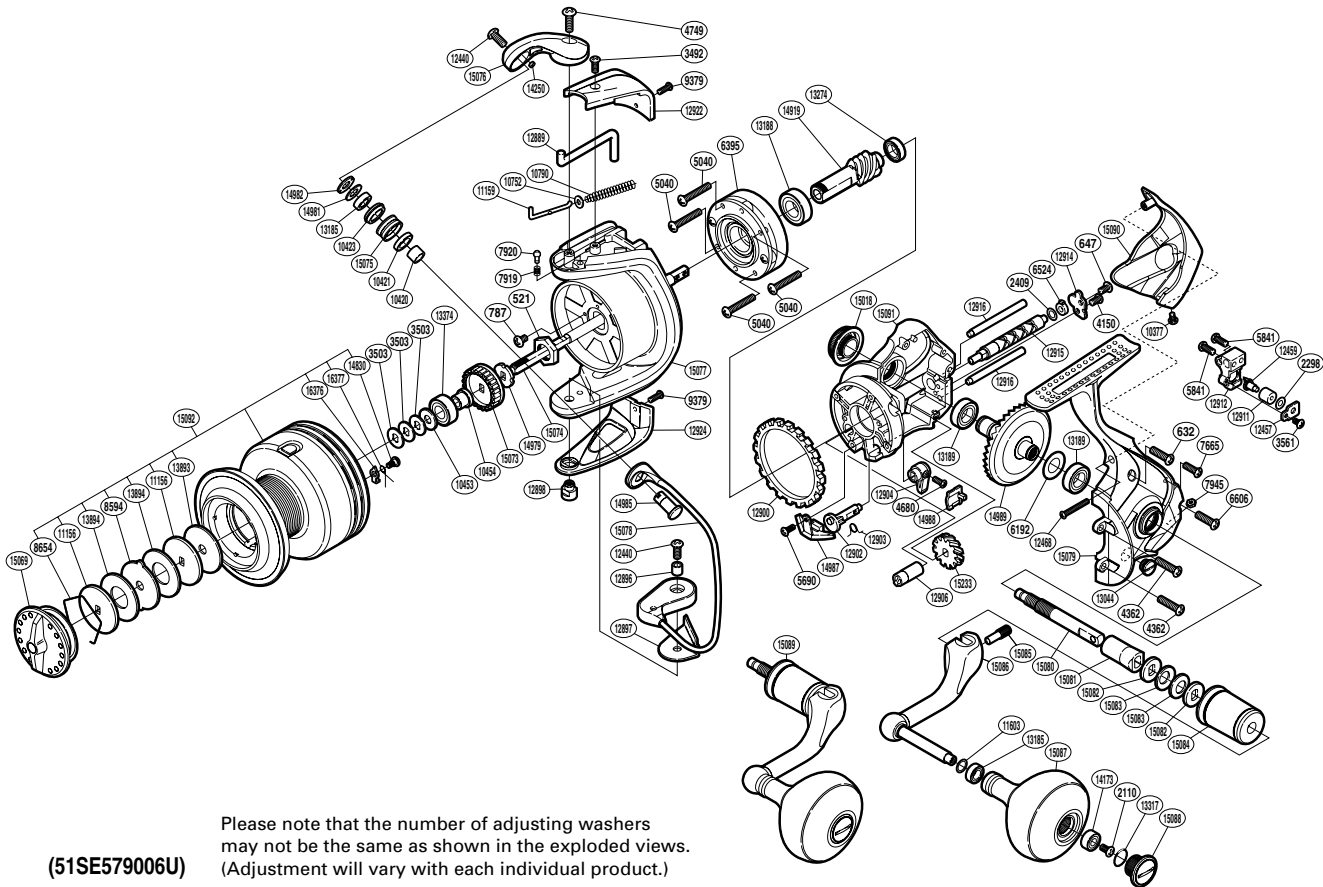

## SA-10000FG

Please note that the number of adjusting washers may not be the same as shown in the exploded views. (Adjustment will vary with each individual product.)

(51SE579006U)

Part No.	Description	Part No.	Description	Part No.	Description
RD 0521	Rotor Nut	RD10790	Bail Spring	RD14830	Screw
RD 0632	Screw	RD11156	Key Washer	RD14919	Pinion Gear
RD 0647	Screw	RD11159	Bail Spring Guide A	RD14979	Spool Support B
RD 0787	Screw	RD11603	Washer	RD14981	Line Roller Washer
RD 2110	Screw	RD12440	Screw	RD14982	Line Roller Plate
RD 2298	Spacer	RD12457	Oscillating Pawl Cover	RD14985	Line Roller Support
RD 2409	Spacer	RD12459	Oscillating Pawl	RD14987	Bail Trip Strike
RD 3492	Screw	RD12468	Screw	RD14988	Anti-Reverse Lever Cover
RD 3503	Spool Washer	RD12889	Bail Trip Lever	RD14989	Drive Gear
RD 3561	Screw	RD12896	Screw Collar	RD15018	Handle Screw Cap
RD 4150	Screw	RD12897	Bail Hold Support Spacer	RD15069	Drag Knob
RD 4362	Screw	RD12898	Bail Hold Support Shaft	RD15073	Spool Support A
RD 4680	Screw	RD12900	Friction Ring	RD15074	Main Shaft
RD 4749	Screw	RD12902	Anti-Reverse Cam	RD15075	Line Roller
RD 5040	Screw	RD12903	Anti-Reverse Cam Spring	RD15076	Bail Arm
RD 5690	Screw	RD12904	Anti-Reverse Lever	RD15077	Rotor
RD 5841	Screw	RD12906	Worm Bushing (front)	RD15078	Bail Assembly
RD 6192	Washer	RD12911	Oscillating Slider Bushing	RD15079	Side Cover
RD 6395	Roller Clutch Assembly	RD12912	Oscillating Slider	RD15080	Handle Shaft
RD 6524	Worm Bushing (rear)	RD12914	Worm Shaft Retainer	RD15081	Handle Shaft Cover A
RD 6606	Screw	RD12915	Worm Shaft	RD15082	Small Handle Shank Washer
RD 7665	Screw	RD12916	Oscillating Guide	RD15083	Coned Disc Spring
RD 7919	Click Spring	RD12922	Bail Spring Cover	RD15084	Handle Shaft Cover B
RD 7920	Click Pin	RD12924	Bail Hold Support Guard	RD15085	Handle Shaft Screw
RD 7945	Nut	RD13044	Oil Cap	RD15086	Handle Shank Assembly
RD 8594	Eared Washer	RD13185	Ball Bearing	RD15087	Handle Knob
RD 8654	Drag Washers Retainer	RD13188	Ball Bearing	RD15088	Handle Knob Seal
RD 9379	Screw	RD13189	Ball Bearing	RD15089	Handle Assembly
RD10377	Screw	RD13274	Ball Bearing	RD15090	Rear Protector
RD10420	Bearing Spacer	RD13317	O Ring	RD15091	Body
RD10421	Line Roller Collar	RD13374	Ball Bearing	RD15092	Spool Assembly
RD10423	Line Roller Bushing	RD13893	Drag Washer	RD15233	Idle Gear
RD10453	Spool Support B	RD13894	Drag Washer	RD16376	Drag Click
RD10454	Bearing Bushing	RD14173	Ball Bearing	RD16377	Drag Click Spring
RD10752	Spring Guide A Support	RD14250	Line Roller Oil Cap		