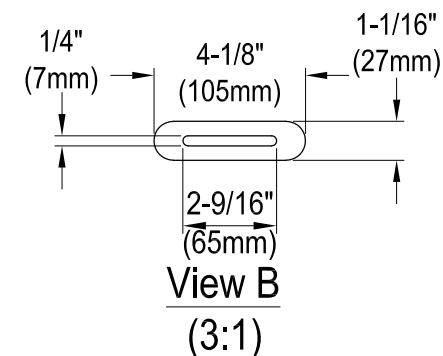

# VT7DE593023C420,2,3,6,7,8

59" Acrylic Freestanding Tub with 7" Faucet Drillings & Drain

M14 x 120 (4 pcs)  
M14 x 100 (1 pcs)

# VT7DE593023C420,2,3,6,7,8

Toe Touch Drain with Overflow Hole