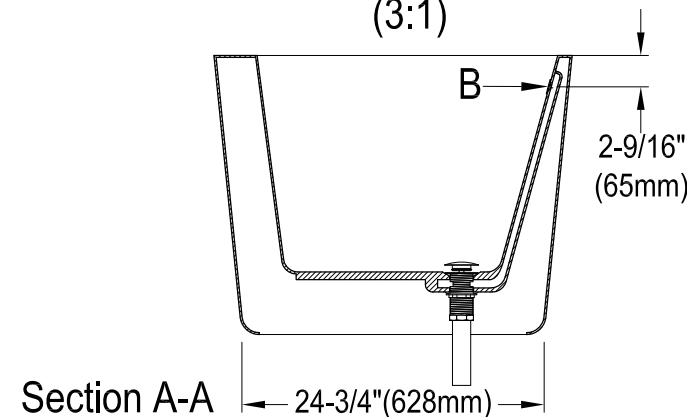

# VT7DE593023C420,2,3,6,7,8

59" Acrylic Freestanding Tub with 7" Faucet Drillings & Drain

M14 x 120 (4 pcs)  
M14 x 100 (1 pcs)

# VT7DE593023C420,2,3,6,7,8

Toe Touch Drain with Overflow Hole