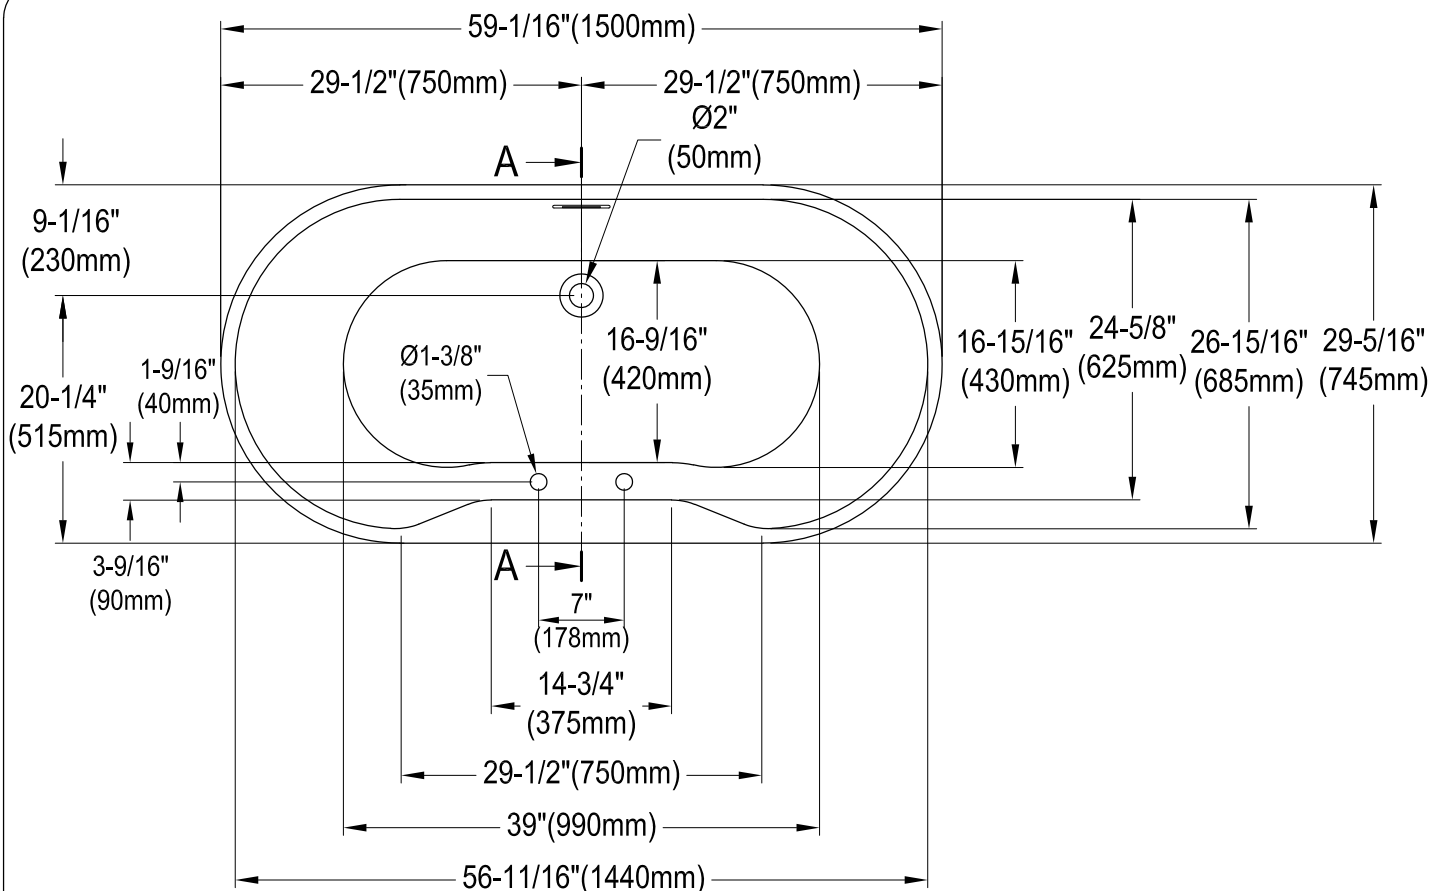

# VT7DE593023C420,2,3,6,7,8

59" Acrylic Freestanding Tub with 7" Faucet Drillings & Drain

M14 x 120 (4 pcs)  
M14 x 100 (1 pcs)

# VT7DE593023C420,2,3,6,7,8

Toe Touch Drain with Overflow Hole