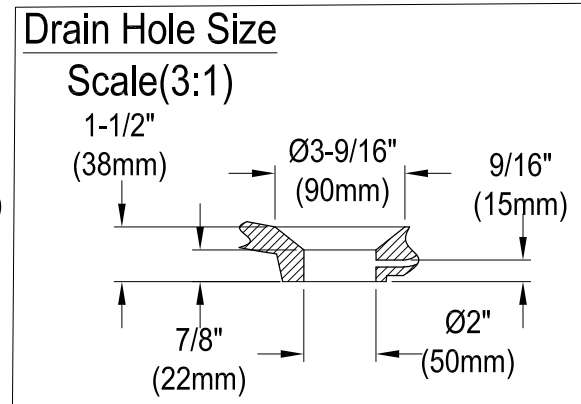

# VT7DE593023C420,2,3,6,7,8

59" Acrylic Freestanding Tub with 7" Faucet Drillings & Drain

M14 x 120 (4 pcs)  
M14 x 100 (1 pcs)

# VT7DE593023C420,2,3,6,7,8

Toe Touch Drain with Overflow Hole