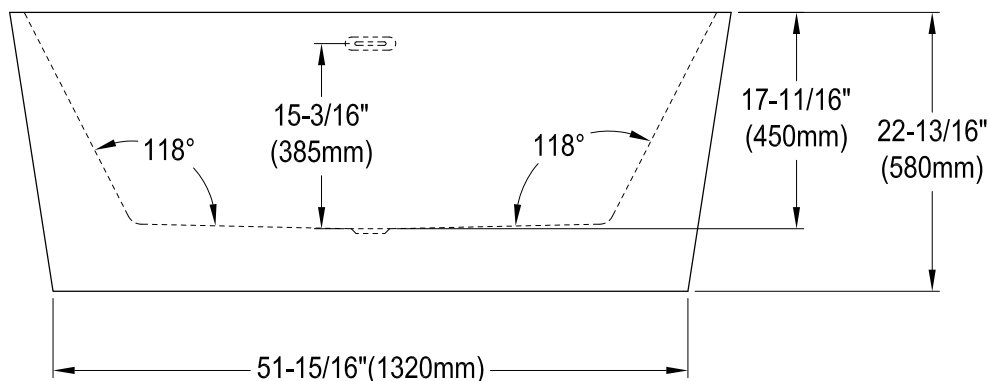

# VT7DE593023C420,2,3,6,7,8

59" Acrylic Freestanding Tub with 7" Faucet Drillings & Drain

M14 x 120 (4 pcs)  
M14 x 100 (1 pcs)

# VT7DE593023C420,2,3,6,7,8

Toe Touch Drain with Overflow Hole