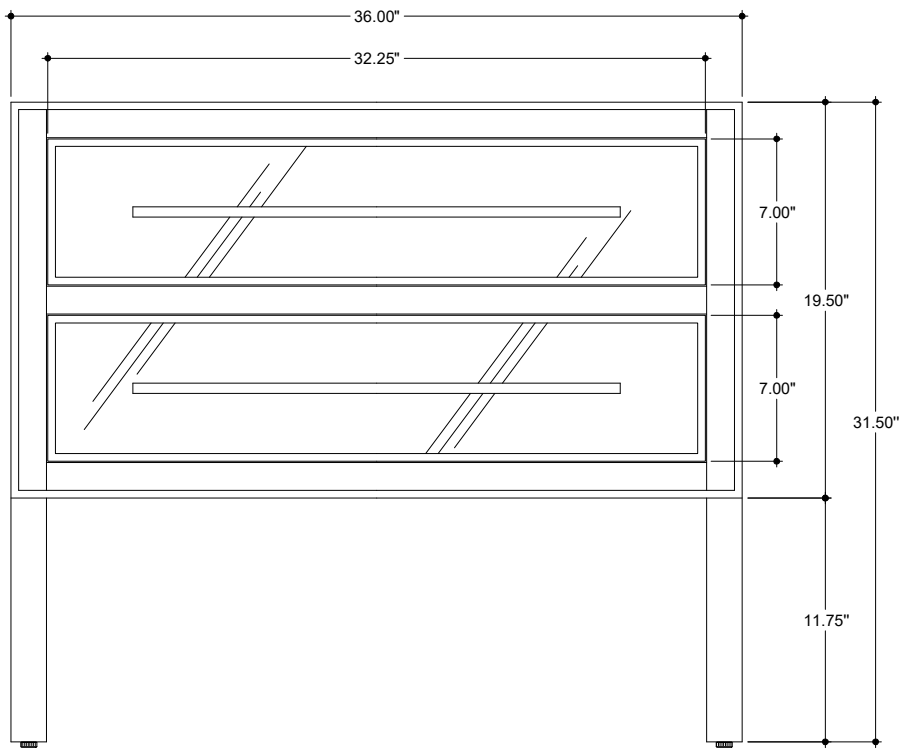

TOP VIEW

FRONT VIEW

SIDE VIEW

3000-0029

ALL WORK © 2018 CURREY & COMPANY