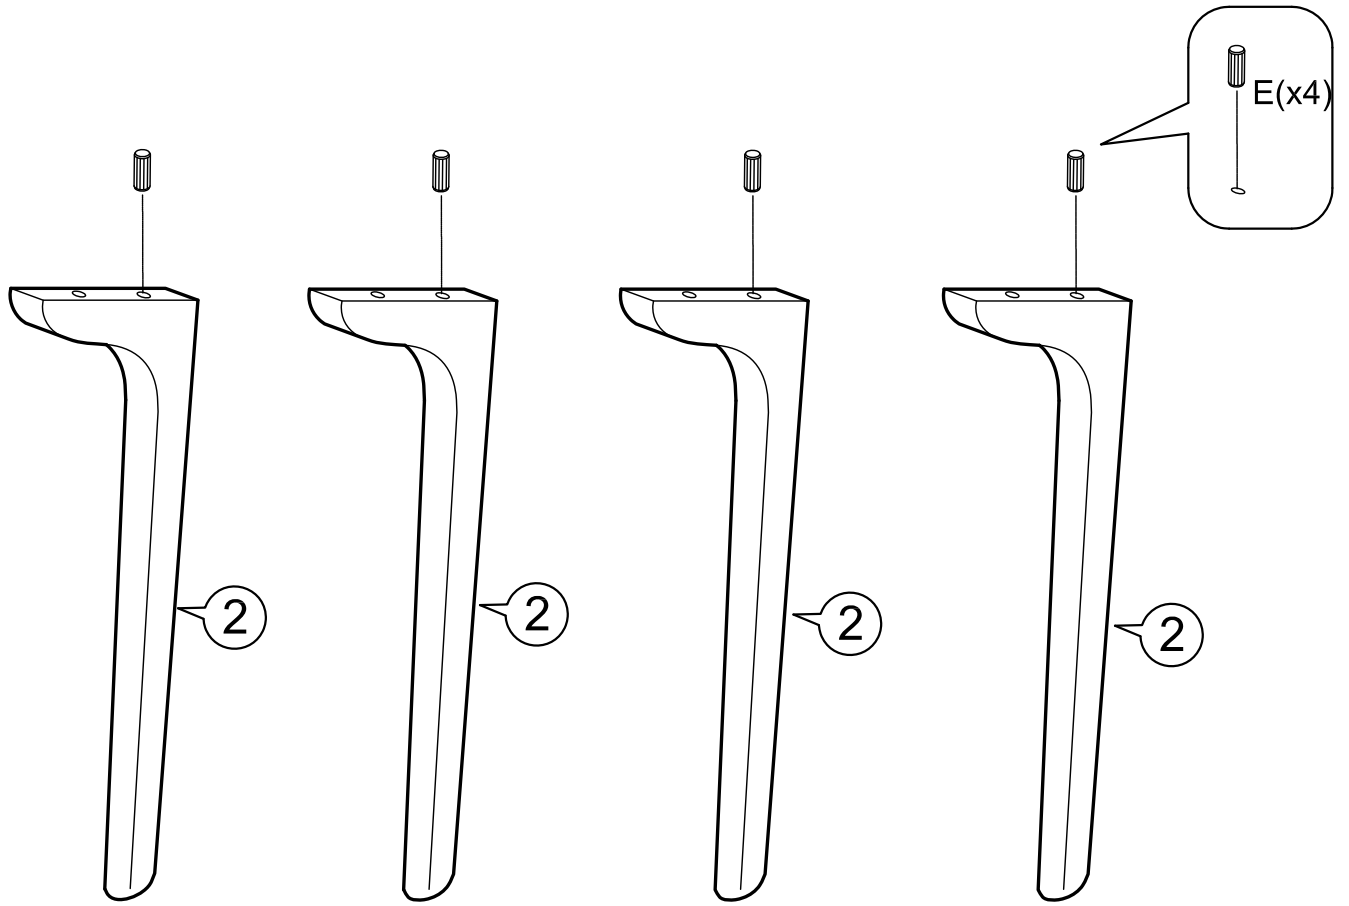

**ASSEMBLY  
INSTRUCTIONS**

Item : Louen Side Table

Not Provided

2 Persons

DO NOT fully tighten any of the bolts until the product is completely assembled, then put on a flat surface to make sure the product is level and then fully tighten all the bolts.

Part List

HARDWARE LIST :

<p>A M6 x 35mm = 4</p> 	<p>C 5/16" = 4</p> 	<p>E M8 x 30mm = 4</p> 	<p>G M8 = 4</p> 
<p>B M6 x 60mm = 4</p> 	<p>D M6 x 13mm = 4</p> 	<p>F M4 x 100mm = 1</p> 	<p>H = 4</p> 

1

2

3

4