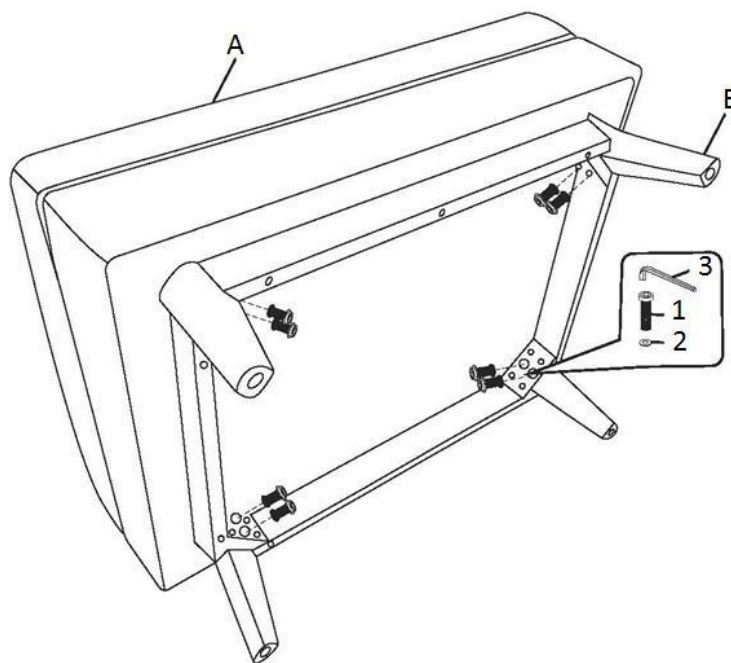

ALLEN KEY SCREW
M6 x 40 mm
QTY 8

2

WASHER
Ø 18 mm
QTY 8

3

ALLEN KEY
5 mm
QTY 1

Step 1

1. Place Ottoman (A) upside down on a flat, smooth surface.
2. Attach Feet (B) using Allen Key Screws (1) and Washers (2).
3. Use Allen Key (3) to tighten.