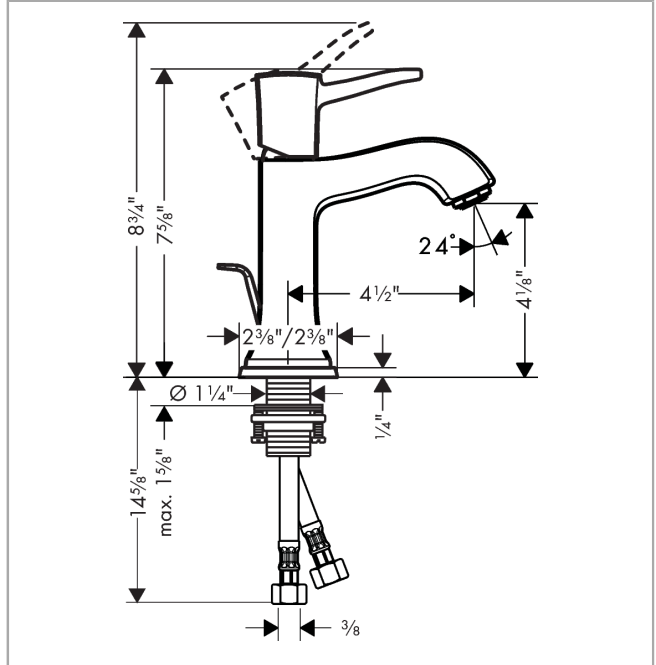

**Metropol Classic**  
**Single-Hole Faucet 110 with Pop-Up Drain, 0.5 GPM**  
 Finishes : **chrome** Part no. : **31310001**

**Description**

**Features**

- Aerated spray
- Flow: 0.5 GPM (1.9 L/Min)
- Ceramic cartridge
- Includes pop-up drain

**Item details**

List Price \$ 383.00

**Technology**

**Compliance**

**Product image**

**Scale drawing**

**Metropol Classic**  
**Single-Hole Faucet 110 with Pop-Up Drain, 0.5 GPM**  
 Finishes : **chrome**    Part no. : **31310001**

Exploded drawing

Year of production: >07/19

**Metropol Classic**  
**Single-Hole Faucet 110 with Pop-Up Drain, 0.5 GPM**  
 Finishes : **chrome** Part no. : **31310001**

## Spare parts list

Year of production: >07/19

Pos.	Description	Part no.	Price	PU
1	handle	92815000	-	1
2	screw cover	96338000	-	1
3	flange	98863000	-	1
4	nut	98864000	-	1
5	cartridge, assy	95973001	-	1
6	adapter for cartridge	98866000	-	1
7	aerator M24x1 (1,9 l/min)	93502000	-	1
8	pull rod	96657000	-	1
9	escutcheon for spout	92814000	-	1
10	fixing set (Ø 32)	13961000	-	1
11	connection hose 18½" M8x0,75 3/8"	96321001	-	1
12	locking screw for handle	95140000	-	1
13	seal	98865000	-	1
14	O-ring 23x2	98398000	-	1
15	O-ring 27x1,5	92527000	-	1
16	O-ring 25x1,5	98146000	-	1
a	pop up waste	88509000	-	1
b	lever collar	97548000	-	1
c	O-ring 7x1,5	98422000	-	1