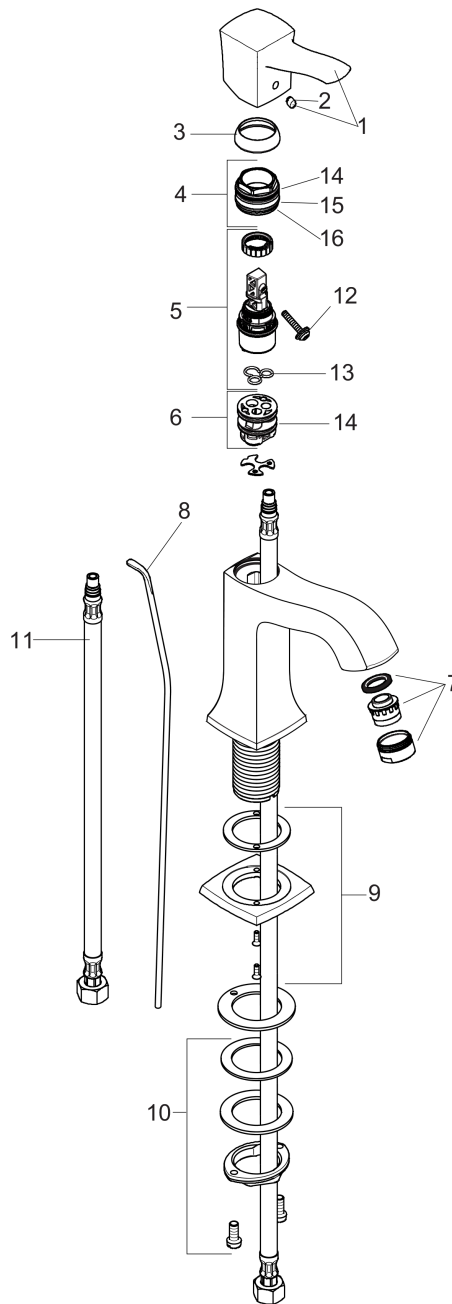

**Metropol Classic**  
**Single-Hole Faucet 110 with Pop-Up Drain, 0.5 GPM**  
 Finishes : **chrome** Part no. : **31310001**

**Description**

**Features**

- Aerated spray
- Flow: 0.5 GPM (1.9 L/Min)
- Ceramic cartridge
- Includes pop-up drain

**Item details**

List Price \$ 383.00

**Technology**

**Compliance**

**Product image**

**Scale drawing**

**Metropol Classic**  
**Single-Hole Faucet 110 with Pop-Up Drain, 0.5 GPM**  
 Finishes : **chrome**    Part no. : **31310001**

Exploded drawing

Year of production: >07/19

**Metropol Classic**  
**Single-Hole Faucet 110 with Pop-Up Drain, 0.5 GPM**  
 Finishes : **chrome** Part no. : **31310001**

## Spare parts list

Year of production: >07/19

Pos.	Description	Part no.	Price	PU
1	handle	92815000	-	1
2	screw cover	96338000	-	1
3	flange	98863000	-	1
4	nut	98864000	-	1
5	cartridge, assy	95973001	-	1
6	adapter for cartridge	98866000	-	1
7	aerator M24x1 (1,9 l/min)	93502000	-	1
8	pull rod	96657000	-	1
9	escutcheon for spout	92814000	-	1
10	fixing set (Ø 32)	13961000	-	1
11	connection hose 18½" M8x0,75 3/8"	96321001	-	1
12	locking screw for handle	95140000	-	1
13	seal	98865000	-	1
14	O-ring 23x2	98398000	-	1
15	O-ring 27x1,5	92527000	-	1
16	O-ring 25x1,5	98146000	-	1
a	pop up waste	88509000	-	1
b	lever collar	97548000	-	1
c	O-ring 7x1,5	98422000	-	1