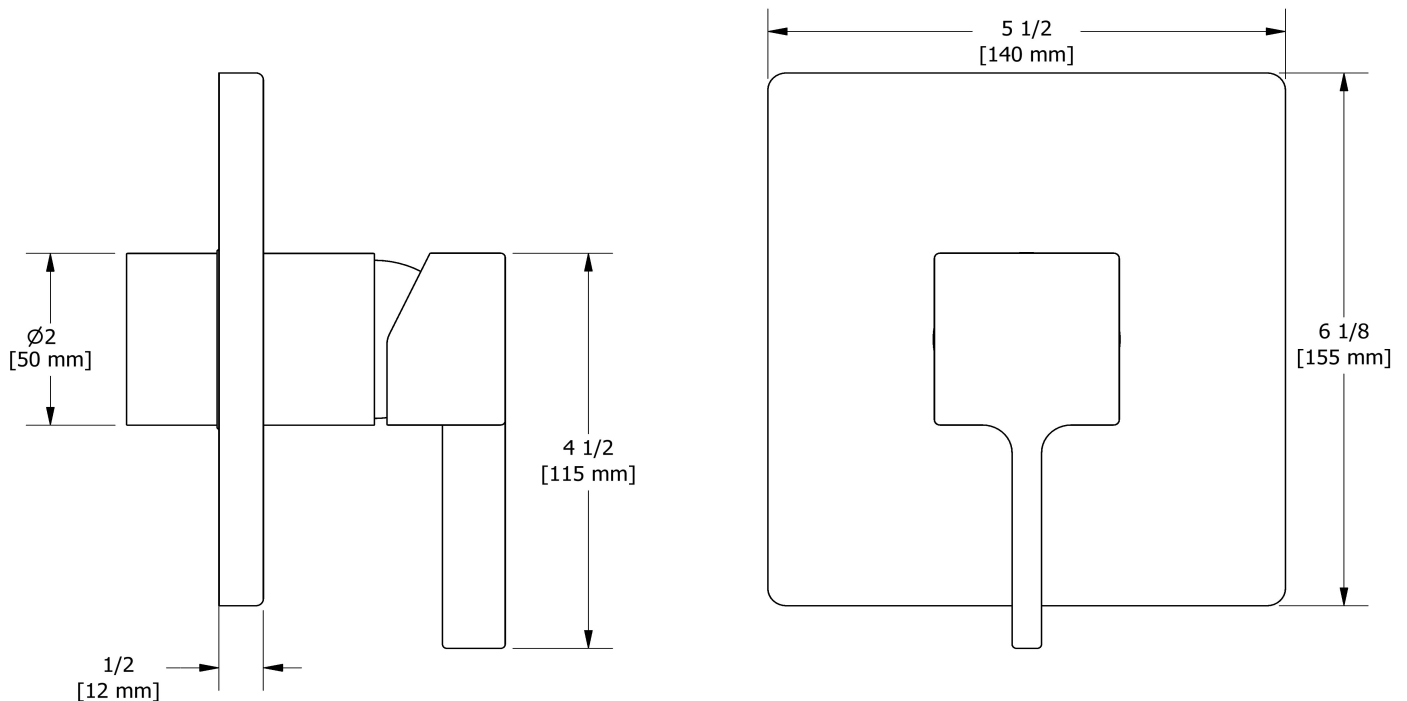

Available colors

- C : Chrome

Available flow

- 22 L/min, 5.8 gpm (US) 60psi

Certifications

- CSA B125.1
- ASME A112.18.1
- ASSE 1016
- CMR248 Approval
- ADA

Sizes, models and finishes may differ from those presented.