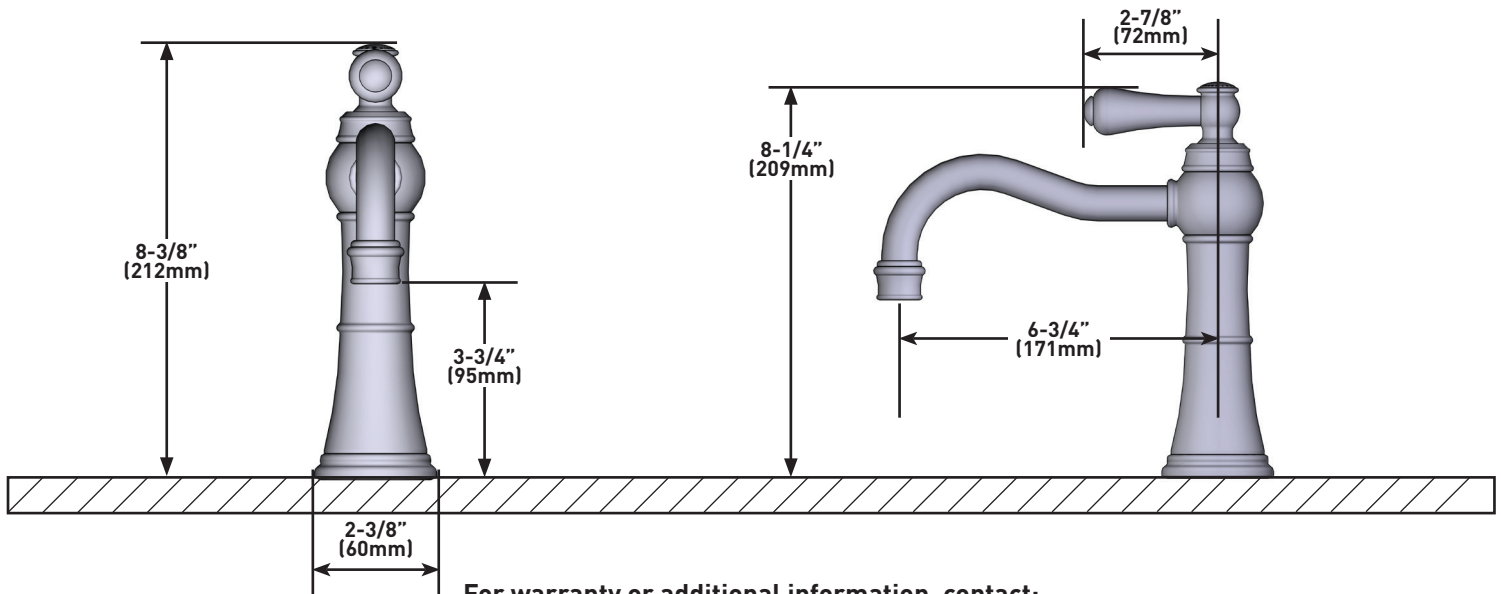

For warranty or additional information, contact:

US Customers

U.S.A.
houseofrohl.com/support
1-800-777-9762

QUEBEC / MARITIMES / WESTERN CANADA
QUÉBEC / MARITIMES / OUEST CANADIEN
QUEBEC / MARITIMOS / CANADA OCCIDENTAL
houseofrohl.ca/support
1-866-473-8442

Canadian Customers

ONTARIO
houseofrohl.ca/support
1-800-287-5354