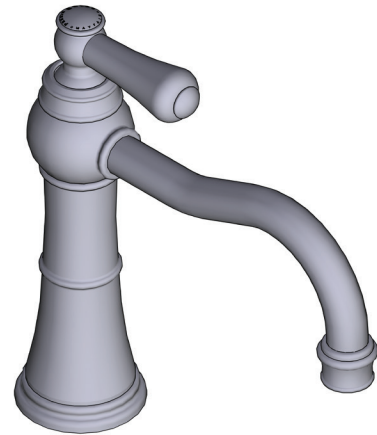

SPECIFICATIONS

DESCRIPTION

- Push drain included with faucet
- Spout of the faucet can rotate 360°
- Swiveling aerator allows you to change the direction of the water spray to best suit your preferences
- 2-3/8" max. installation on bench

FLOW

- 1.2 GPM at 60 PSI (CEC compliant)

STANDARDS

- ASME A112.18.1; CSA B125.1
- WaterSense®

WARRANTY

- Most products or parts carry "Limited Warranties" against manufacturing defects. For US customers please visit houseofrohl.com/support and for Canadian customers please visit houseofrohl.ca/support for complete product and finish warranty.

GEORGIAN ERA™ Single Handle Lavatory Faucet

MODELS: U.GA01D1