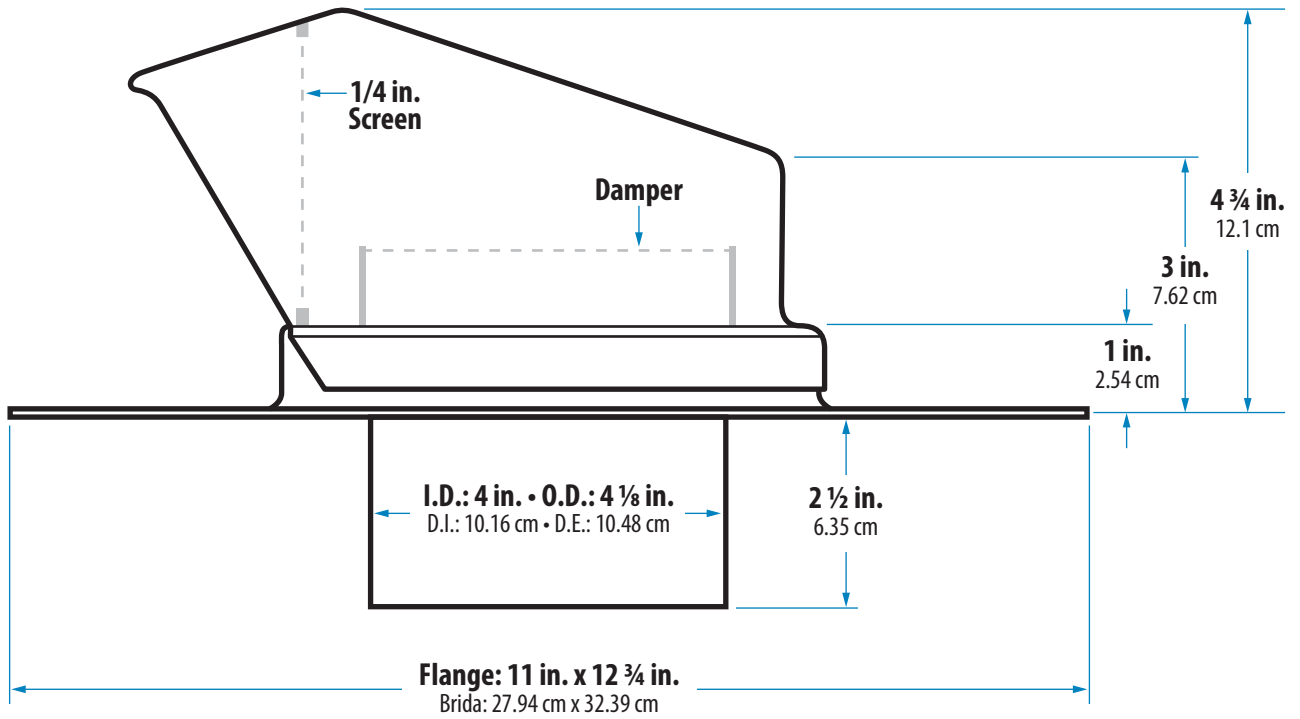

Polyethylene • 4 in. Diameter • N.F.A.: 12.56 sq. in.

Weathered Gray