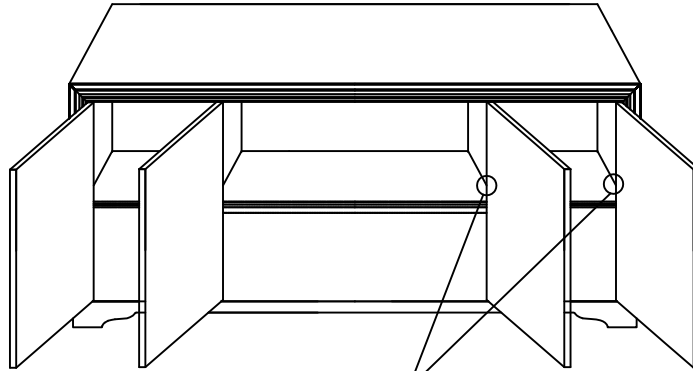

ASSEMBLY INSTRUCTION

ITEM: 5960-55476-MULTI Pipe Creek Bunching Media Console

Thank you for purchasing this quality product. Be sure to unpack carefully looking for small parts which may have come loose during shipment.

Read all instruction and study the drawing carefully before starting the assembly process.

HARDWARE PACK

NO.	DRAWING	DESCRIPTION	SIZE	Q'TY
A		Anti - Tip Kit		1PC

The adjustable shelves are screwed in place to avoid damage during transit. To adjust the shelf height, remove screws then place shelf pins in the desired level.