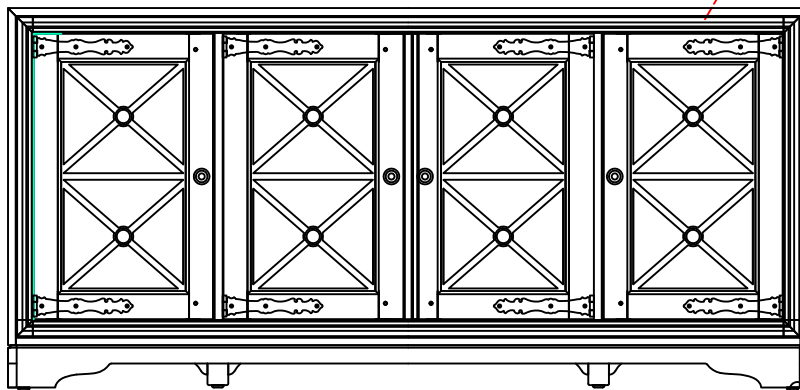

Step 2

Adjust Leveler if needed to level console on uneven floor.