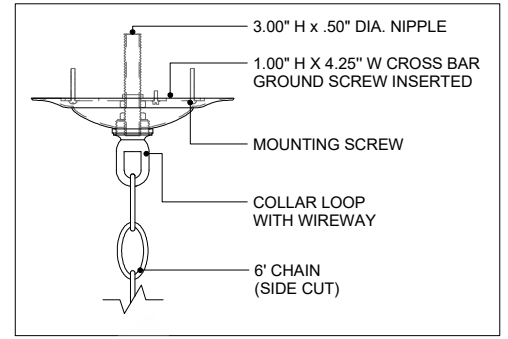

7.00" TOTAL DIA.  
 6.00" DIA. CANOPY  
 1.00" H X 4.25" W  
 CROSS BAR

TOP VIEW

CANOPY DETAIL

FRONT VIEW