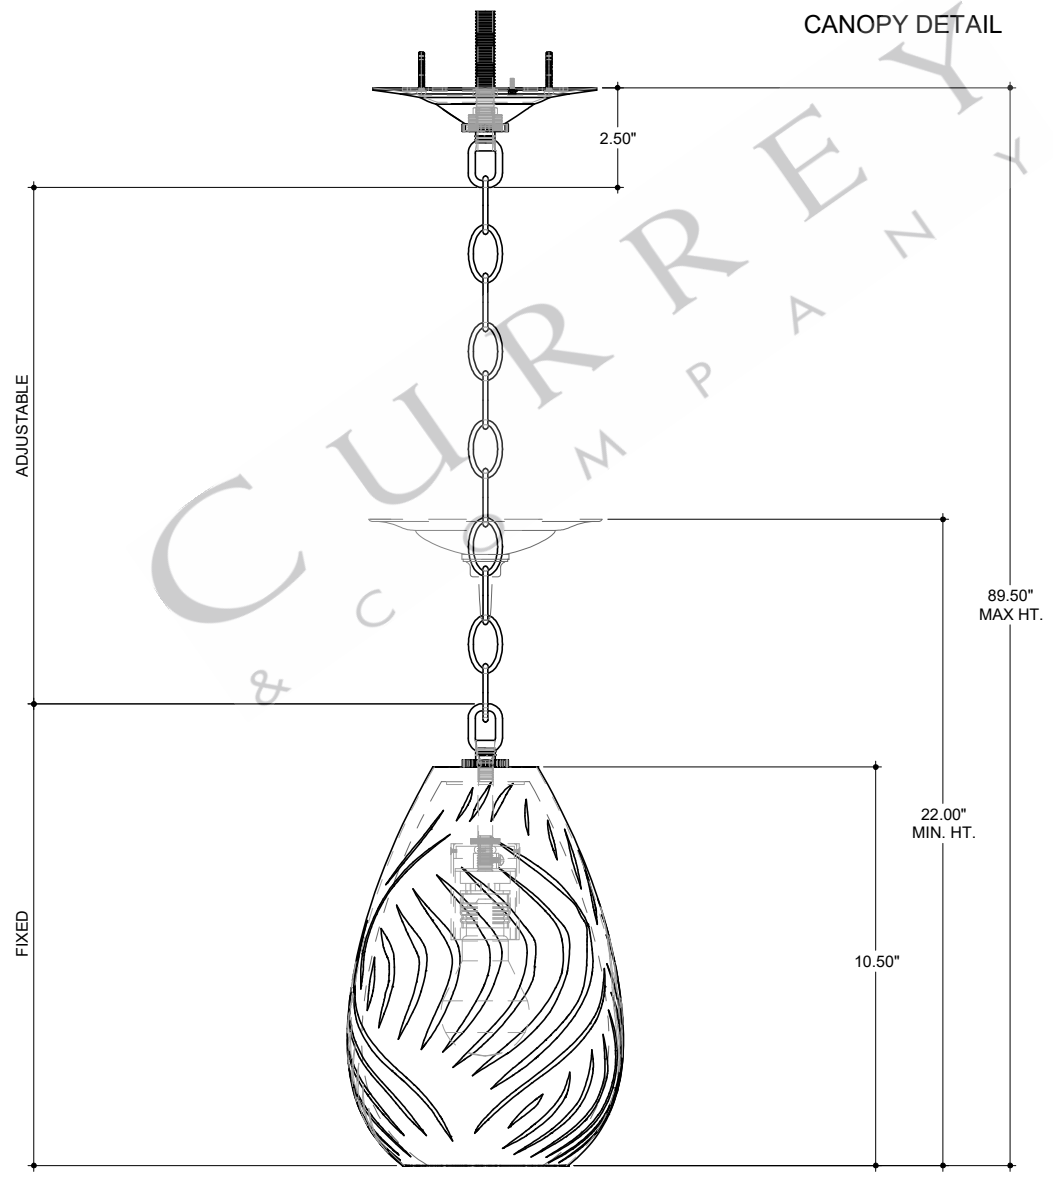

7.00" TOTAL DIA.  
 6.00" DIA. CANOPY  
 1.00" H X 4.25" W  
 CROSS BAR

TOP VIEW

CANOPY DETAIL

FRONT VIEW