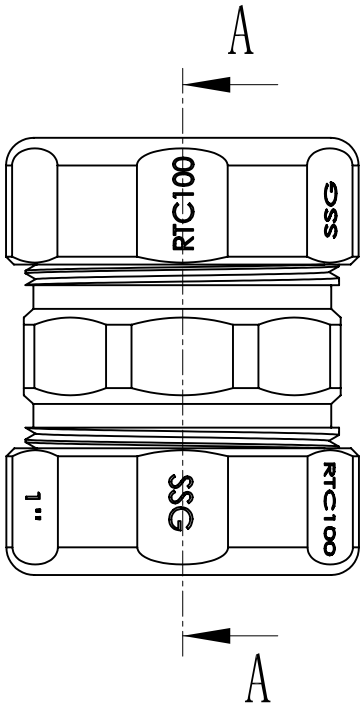

SIDES	BOTTOM
Material:C1018 Seamless steel tube	

ø38.4 [1.51]-14 NPSM

ø39.6 [1.56]-14 NPSM

CUTAWAY VIEW A-A

This data sheet is for reference only .GARVIN INDUSTRIES reserves the right to make changes to the design without prior notice.

DESCRIPTION
TRADE REFERENCE TERMS

STANDARD PACKING
10 PCS

TITLE			REV
NO-THREAD CONNECTOR & COUPLINGS			
SIZE	DWG NO.	RTC100	
A4		DATA SHEET	