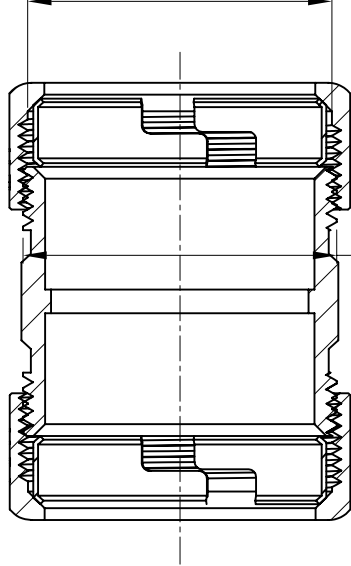

SIDES	BOTTOM
Material:C1018 Seamless steel tube	

ø38.4 [1.51]-14 NPSM

ø39.6 [1.56]-14 NPSM

CUTAWAY VIEW A-A

This data sheet is for reference only .GARVIN INDUSTRIES reserves the right to make changes to the design without prior notice.

DESCRIPTION
TRADE REFERENCE TERMS

STANDARD PACKING
10 PCS

TITLE			REV
NO-THREAD CONNECTOR & COUPLINGS			
SIZE	DWG NO.	RTC100	
A4		DATA SHEET	