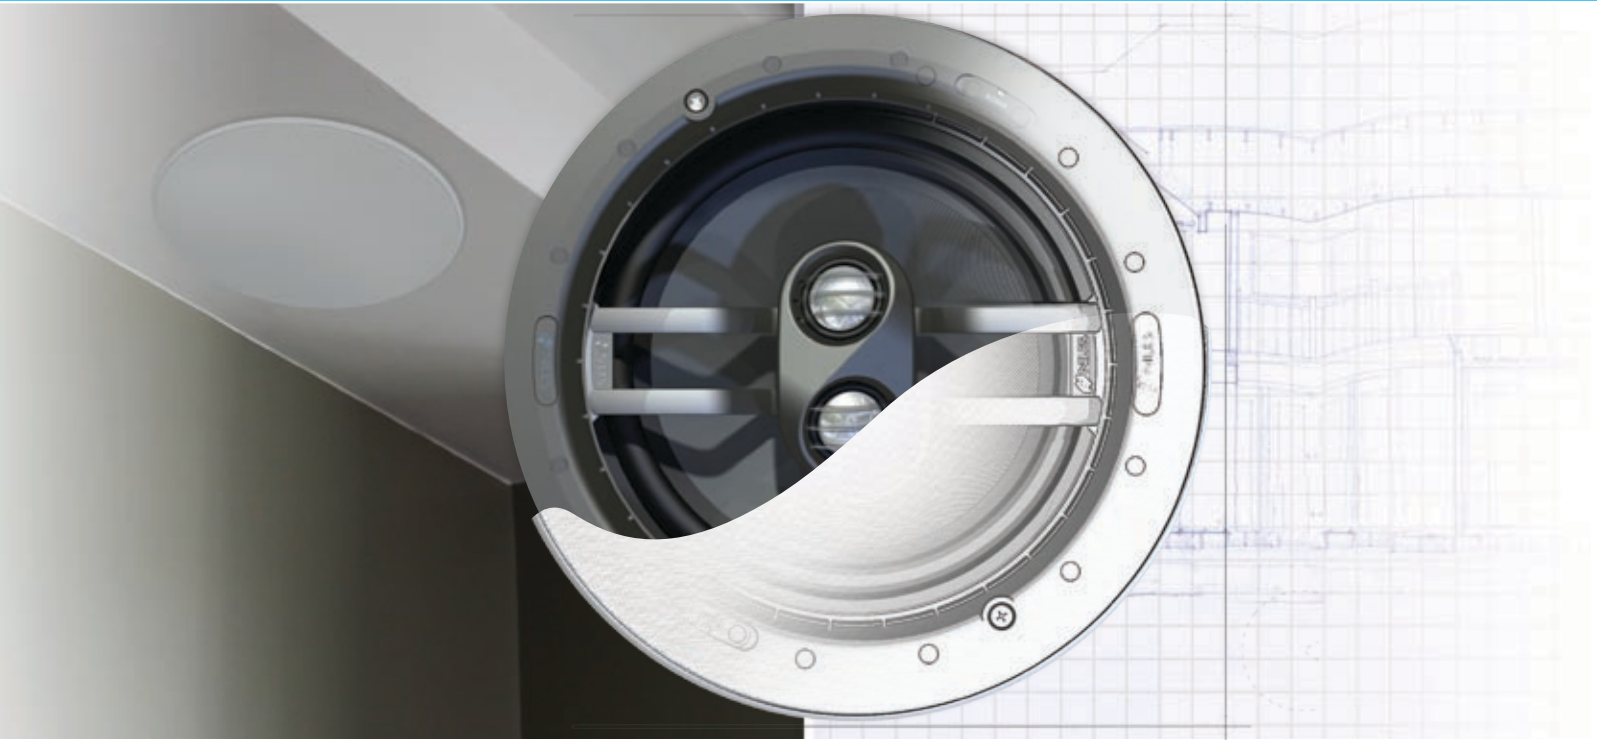

# DS8FX

8" SURROUND EFFECTS  
DIRECTED SOUNDFIELD LOUDSPEAKER

Surround Effects loudspeakers are optimal for rear/side surround sound in 5.1 and 7.1-channel home theater applications. The DS8FX is designed for use with Niles DS8HD, and DS8PR left/center/right loudspeakers. Advanced IMPACT (Improved Aluminum Ceramic Technology) woofer cones and dual IMPACT tweeters on a multi-axis array provide ultra-realistic surround sound effects.

### FEATURES

- Patented Directed Soundfield technology\* with new patent-pending pivot mechanism directs the sound to the optimum listening area
- 8" IMPACT (Improved Aluminum Ceramic Technology) woofer cone with curvilinear profile and extended pole provides natural, flat response
- Dual 1" nano-coated IMPACT dome tweeters utilizes a vapor deposited coating to move any ringing frequencies outside the range of hearing for ultra-detailed high frequencies
- Multi-axis tweeter array positions the two tweeters on a different axis and at an opposing angle to create realistic surround sound effects
- Bipole/Dipole switch provides optimum room matching
- Kapton non-conductive voice coil former and copper shorting caps combine to lower distortion and increase high frequency sound pressure levels
- Magnetically attached, rust-resistant grille covers install quickly and provide a low profile look
- Integrated baffle/frame assembly increases the cone area for deeper bass than competitive speakers of the same diameter
- Patent-pending spring tensioned mounting clamps permit quick installation and compensate for uneven mounting surfaces and varied environmental conditions
- Weather-resistant construction enables installation in wet environments and outdoors under eaves
- Optional rear wave enclosure provides predictable sound performance and eliminates unwanted sound from bleeding into adjacent rooms or spaces