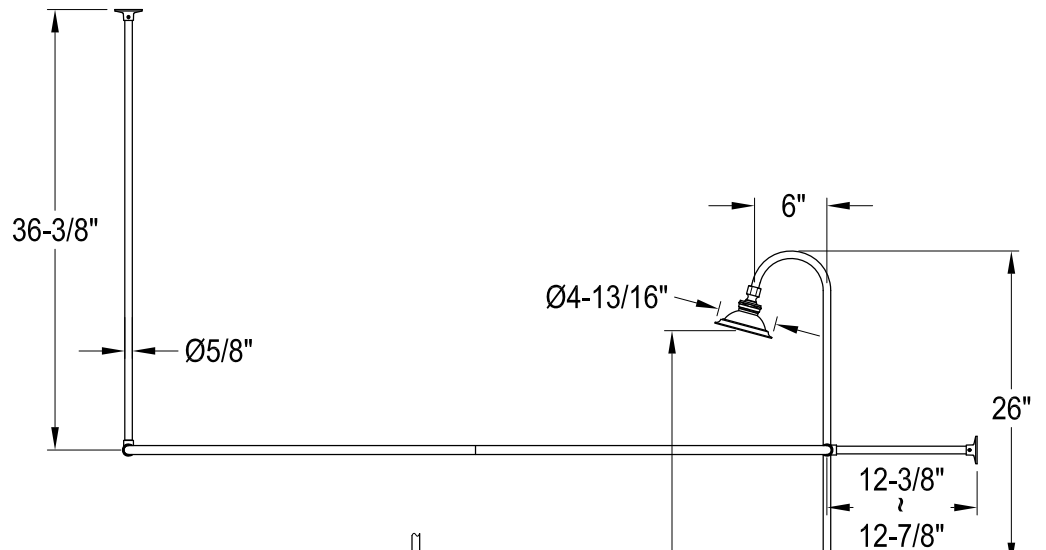

# CCK1140,1,2,3,5,8AX

Shower Combo

## CC460,1,2,3,5,6,7,8 Single Offset Bath Supply

## CC2090,1,2,3,5,6,7,8 Tub Waste & Overflow