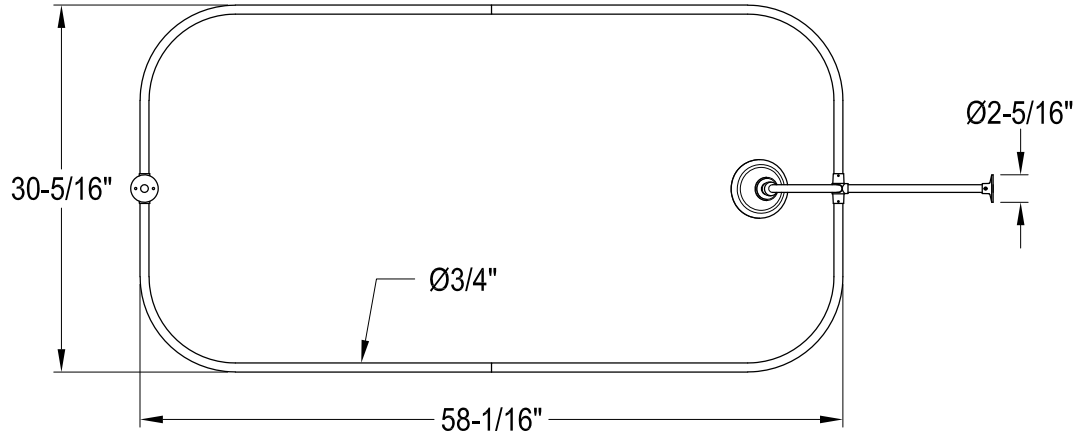

# CCK1140,1,2,3,5,8AX

Shower Combo

## CC460,1,2,3,5,6,7,8 Single Offset Bath Supply

## CC2090,1,2,3,5,6,7,8 Tub Waste & Overflow