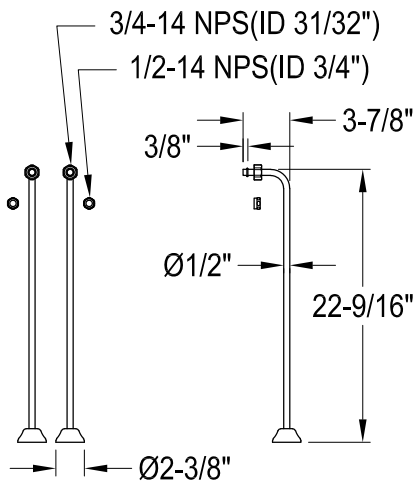

# CCK1140,1,2,3,5,8AX

Shower Combo

## CC460,1,2,3,5,6,7,8 Single Offset Bath Supply

## CC2090,1,2,3,5,6,7,8 Tub Waste & Overflow