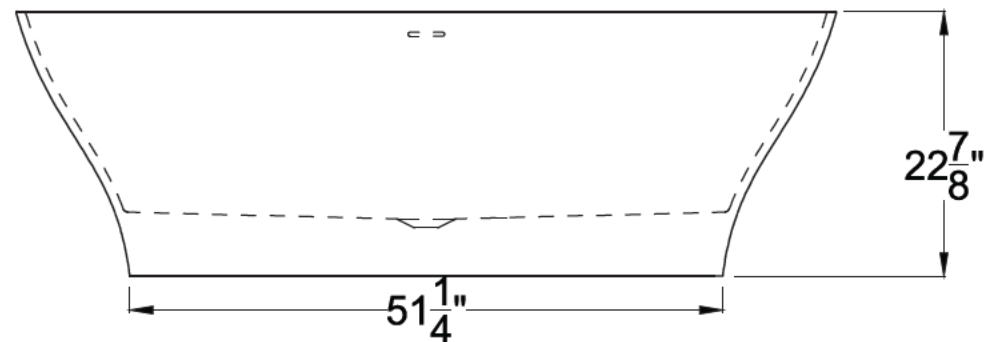

ANZZI™

CREMA & KAYENGE

Freestanding Bathtub
FT-AZ509 & FT-AZ8419

Dimensions:

31.5" L x 70.8" W x 22.8" H

Weight: 370 lb.

Material: ANZZI Stone™ Resin

Capacity: 90 gal

For more information visit

www.ANZZI.com or call

1-844-44-ANZZI

Perfection is our Tradition™