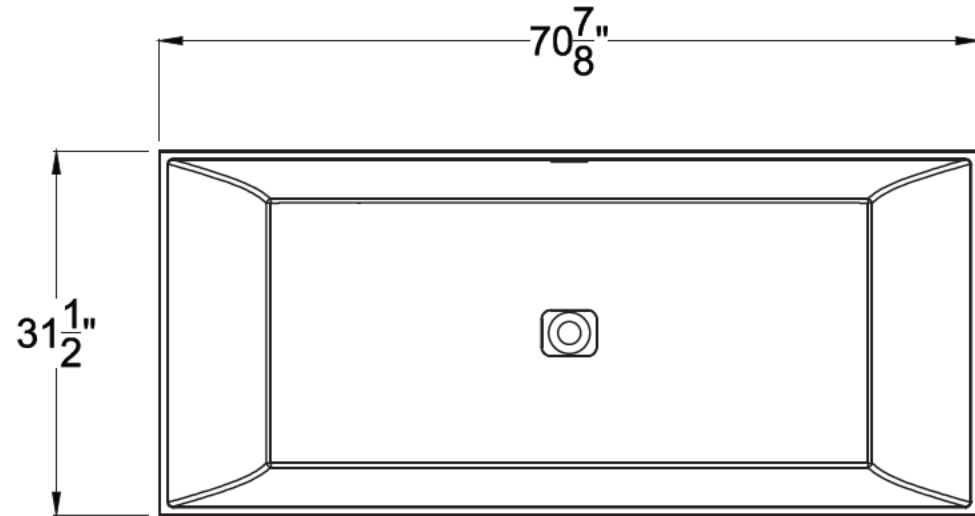

ANZZI™

CREMA & KAYENGE

Freestanding Bathtub
FT-AZ509 & FT-AZ8419

Dimensions:

31.5" L x 70.8" W x 22.8" H

Weight: 370 lb.

Material: ANZZI Stone™ Resin

Capacity: 90 gal

For more information visit

www.ANZZI.com or call

1-844-44-ANZZI

Perfection is our Tradition™